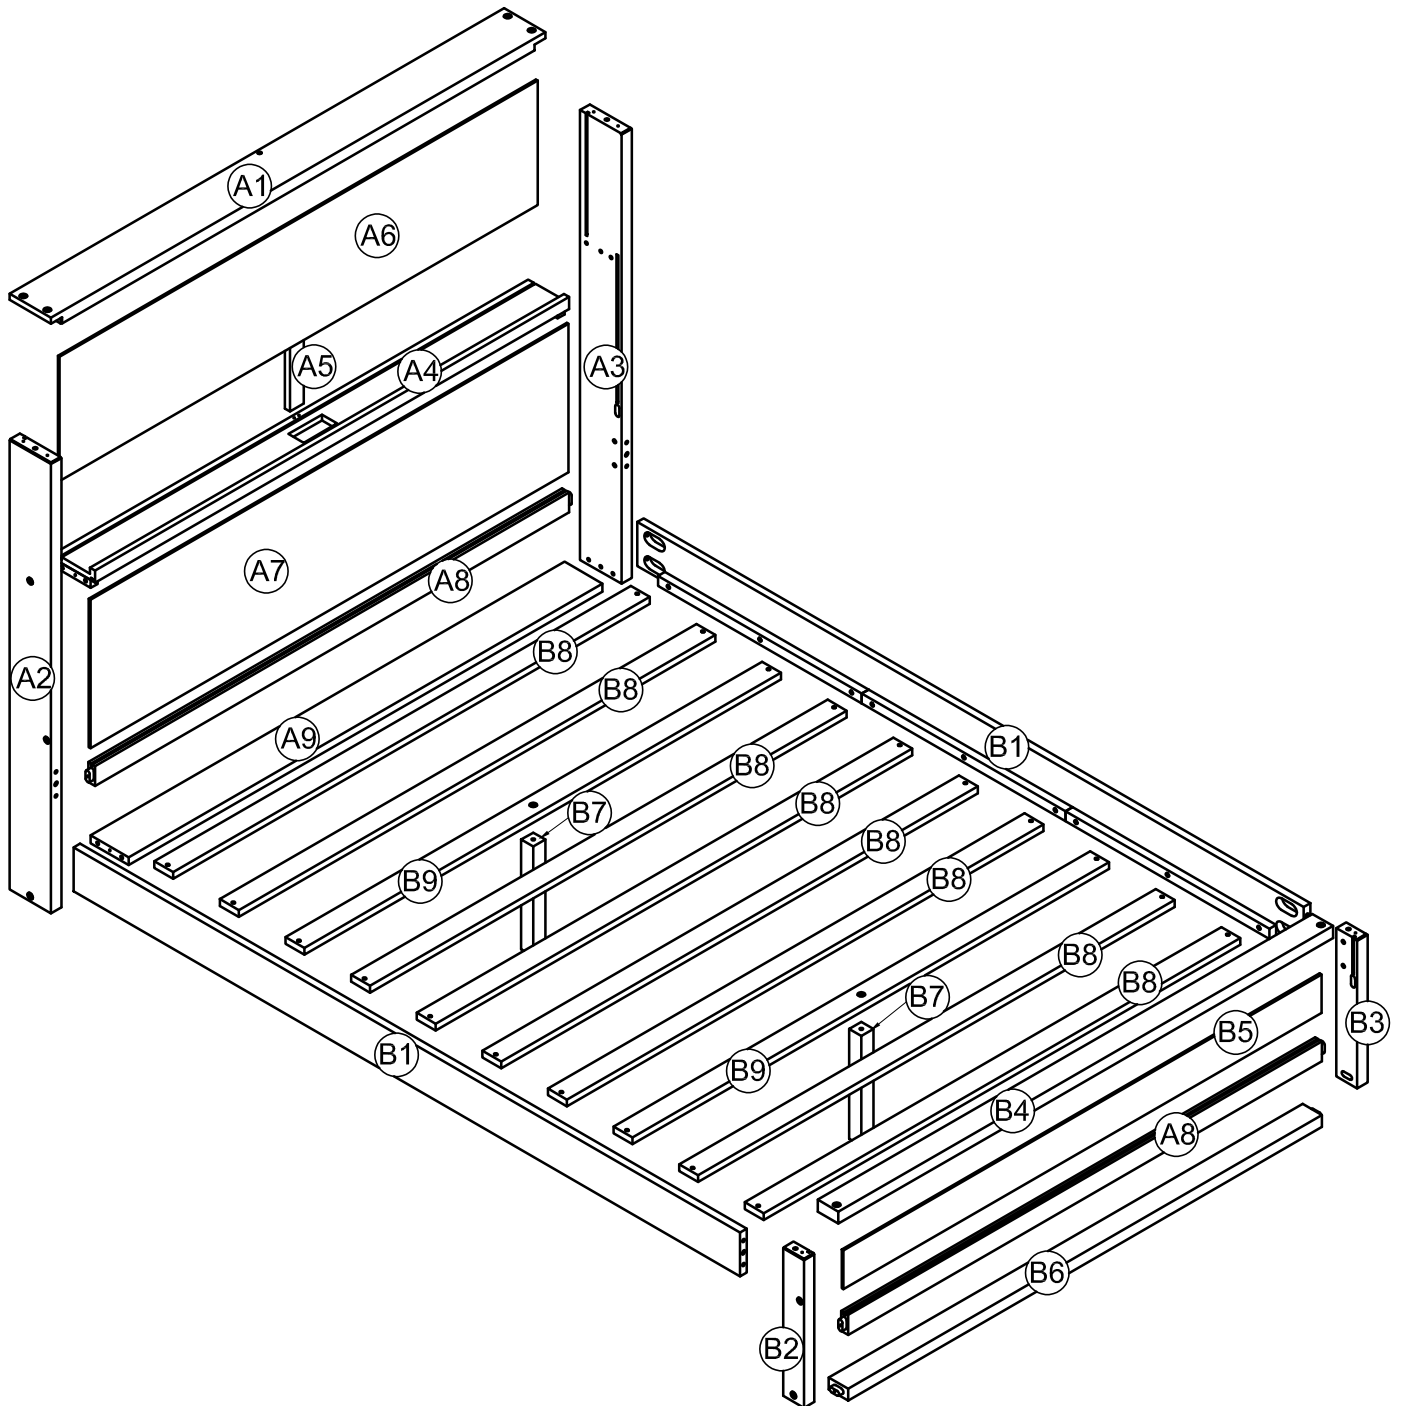

ASSEMBLY INSTRUCTION