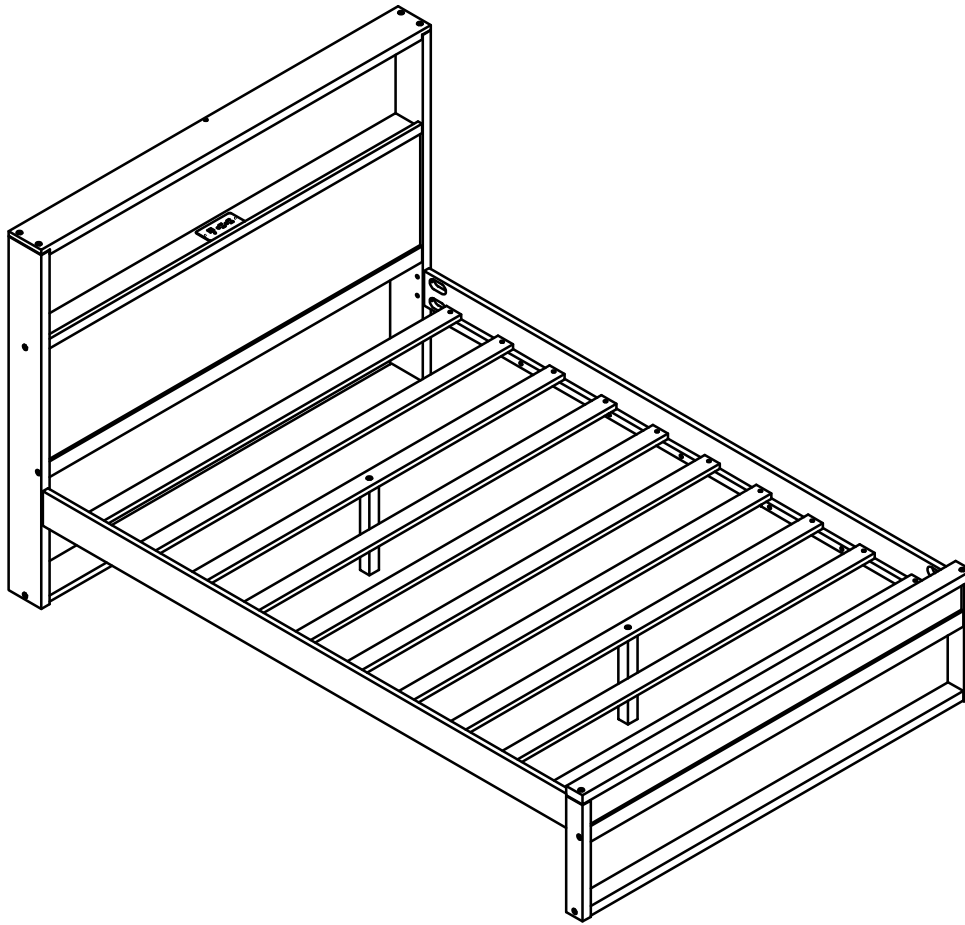

ASSEMBLY INSTRUCTION

SKU CODE: (WF295302)

1. Follow the information on the warning label appearing on the upper bunk end structure and on the carton... Do not remove warning label from bed.
2. Always use the recommended size mattress or mattress support, or both, to help prevent the likelihood of entrapment or falls.
3. Surface of mattress must be at least 5 inches below the upper edge of guard rails.
4. Do not allow children under 6 years to use the upper bunk.
5. Prohibit more than one person on upper bunk.
6. Periodically check and ensure that the guardrail, ladder, and other components are in their proper position, free from damage, and that all connectors are tight.
7. Do not allow horseplay on or under the bed and prohibit jumping on the bed.
8. Always use the ladder for entering and leaving upper bunk.
9. Do not use substitute part. Contact the manufacturer or dealer for replacement part.
10. Use of night light may provide added safety precaution for a child using the upper bunk.
11. If the bunk bed will be placed next to a wall, the guardrail that runs the full length of the bed should be placed against the wall to prevent entrapment between the bed and the wall.
12. Always use guardrail on both long sides of the upper bunk.
13. The use of water or sleep flotation mattresses is prohibited.
14. Keep these instruction for future reference.
15. Strangulation Hazard - Never attach or hang items to any part of the bunk bed that are not designed for use with the bed, for example, but not limited to hooks, belts and jump rores.
16. Trundle : Only use for mattress 6 inch.