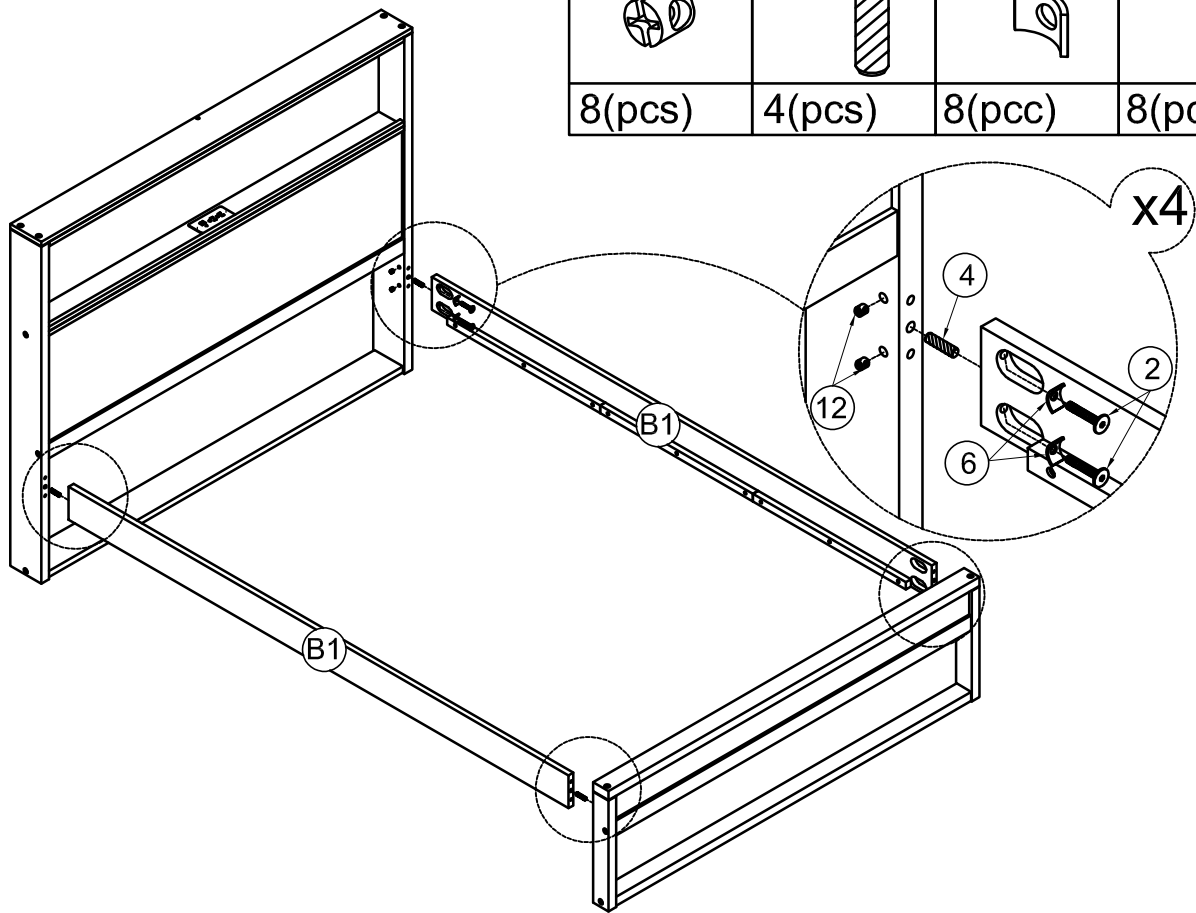

ASSEMBLY INSTRUCTION

SKU CODE: (WF295302)

1. Follow the information on the warning label appearing on the upper bunk end structure and on the carton... Do not remove warning label from bed.
2. Always use the recommended size mattress or mattress support, or both, to help prevent the likelihood of entrapment or falls.
3. Surface of mattress must be at least 5 inches below the upper edge of guard rails.
4. Do not allow children under 6 years to use the upper bunk.
5. Prohibit more than one person on upper bunk.
6. Periodically check and ensure that the guardrail, ladder, and other components are in their proper position, free from damage, and that all connectors are tight.
7. Do not allow horseplay on or under the bed and prohibit jumping on the bed.
8. Always use the ladder for entering and leaving upper bunk.
9. Do not use substitute part. Contact the manufacturer or dealer for replacement part.
10. Use of night light may provide added safety precaution for a child using the upper bunk.
11. If the bunk bed will be placed next to a wall, the guardrail that runs the full length of the bed should be placed against the wall to prevent entrapment between the bed and the wall.
12. Always use guardrail on both long sides of the upper bunk.
13. The use of water or sleep flotation mattresses is prohibited.
14. Keep these instruction for future reference.
15. Strangulation Hazard - Never attach or hang items to any part of the bunk bed that are not designed for use with the bed, for example, but not limited to hooks, belts and jump rores.
16. Trundle : Only use for mattress 6 inch.

9

4(pcs)

STEP4: Following below illustration.

4		13	
2(pcs)		2(pcs)	

STEP5: Following below illustration.

12	4	6	2
			
8(pcs)	4(pcs)	8(pcc)	8(pcs)

STEP6: Following below illustration.

1	5
	
2(pcs)	20(pcs)