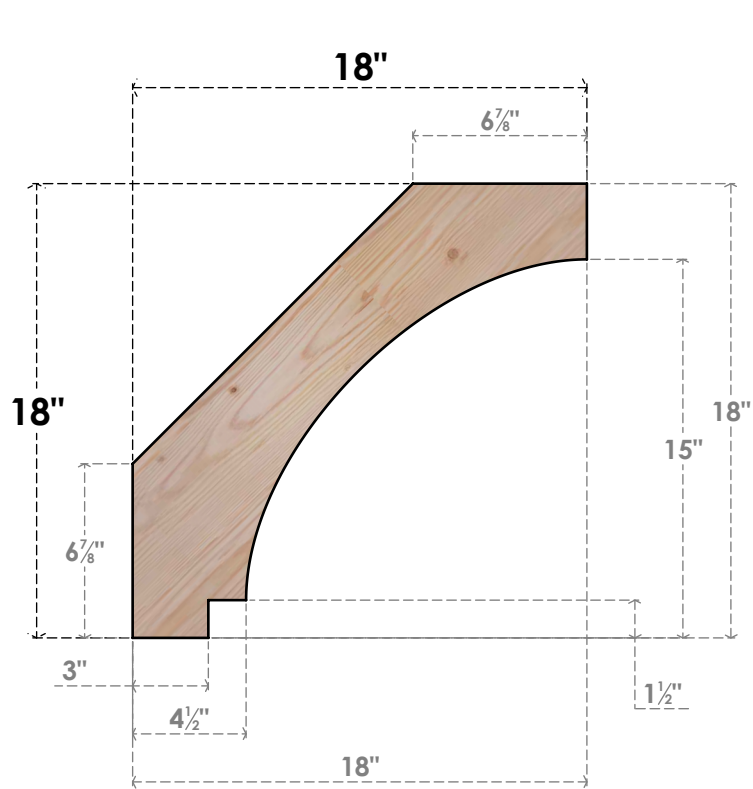

BRC04X18X18IMP00SDF

3 1/2"W X 18"D X 18"H IMPERIAL SMOOTH BRACE, DOUGLAS FIR

SIDE

FRONT

EKENA MILLWORK
 2300 WEST MAIN ST.
 CLARKSVILLE, TX 75426
 TOLL FREE: 866-607-0453
 WWW.EKENAMILLWORK.COM

NOTES

1. INSTALLATION TO BE COMPLETED IN ACCORDANCE WITH MANUFACTURER'S SPECIFICATIONS.
2. DRAWING MAY NOT BE TO SCALE
3. THIS DRAWING IS INTENDED FOR DESIGN AND PLANNING PURPOSES ONLY.
4. ALL INFORMATION CONTAINED HEREIN WAS CURRENT AT THE TIME OF DEVELOPMENT BUT MUST BE REVIEWED AND APPROVED BY THE PRODUCT MANUFACTURER TO BE CONSIDERED ACCURATE.
5. PRODUCTS ARE NOT KILN DRIED. THIS ITEM IS UNIQUE AND WILL CONTAIN THE NATURAL VARIATIONS THAT THE WOOD SPECIES OFFERS. THIS MAY RESULT IN VARIATIONS UP TO 1/4"