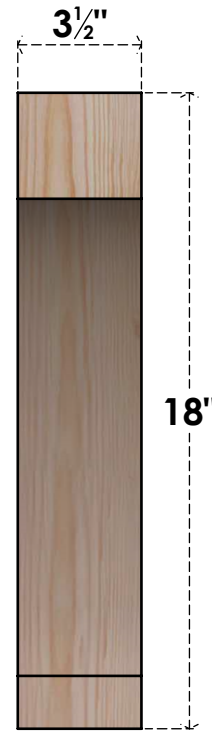

BRC04X18X18IMP00SDF

3 1/2"W X 18"D X 18"H IMPERIAL SMOOTH BRACE, DOUGLAS FIR

SIDE

FRONT

EKENA MILLWORK
 2300 WEST MAIN ST.
 CLARKSVILLE, TX 75426
 TOLL FREE: 866-607-0453
 WWW.EKENAMILLWORK.COM

NOTES

1. INSTALLATION TO BE COMPLETED IN ACCORDANCE WITH MANUFACTURER'S SPECIFICATIONS.
2. DRAWING MAY NOT BE TO SCALE
3. THIS DRAWING IS INTENDED FOR DESIGN AND PLANNING PURPOSES ONLY.
4. ALL INFORMATION CONTAINED HEREIN WAS CURRENT AT THE TIME OF DEVELOPMENT BUT MUST BE REVIEWED AND APPROVED BY THE PRODUCT MANUFACTURER TO BE CONSIDERED ACCURATE.
5. PRODUCTS ARE NOT KILN DRIED. THIS ITEM IS UNIQUE AND WILL CONTAIN THE NATURAL VARIATIONS THAT THE WOOD SPECIES OFFERS. THIS MAY RESULT IN VARIATIONS UP TO 1/4"