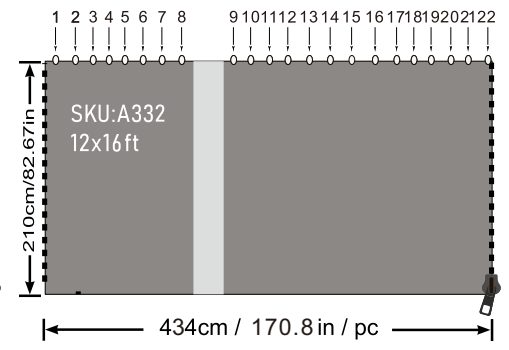

Parts Identification

Please don't hesitate to contact us for any further questions,
your satisfaction is guaranteed.

Support@aodorshop.com

<https://aodorshop.com/>