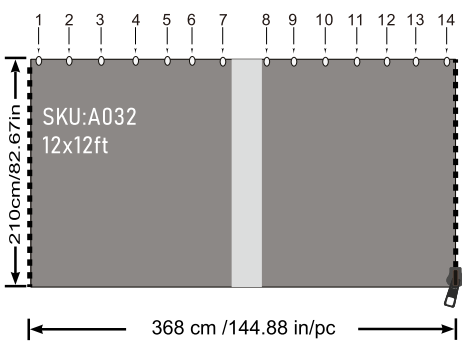

Parts Identification

Please don't hesitate to contact us for any further questions,
your satisfaction is guaranteed.

Support@aodorshop.com

<https://aodorshop.com/>