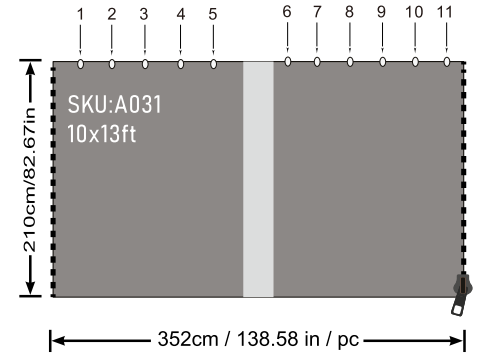

Parts Identification

Please don't hesitate to contact us for any further questions,
your satisfaction is guaranteed.

Support@aodorshop.com

<https://aodorshop.com/>