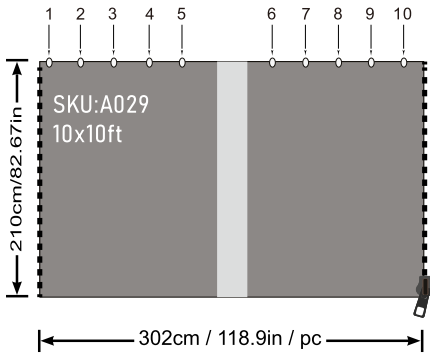

Parts Identification

Please don't hesitate to contact us for any further questions,
your satisfaction is guaranteed.

Support@aodorshop.com

<https://aodorshop.com/>