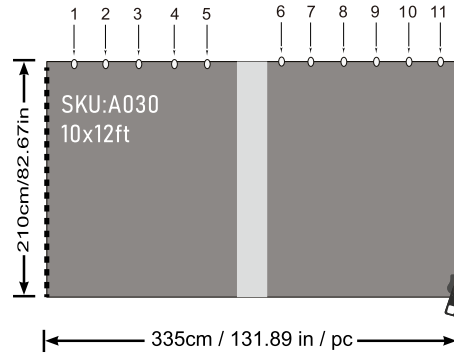

Parts Identification

Please don't hesitate to contact us for any further questions,
your satisfaction is guaranteed.

Support@aodorshop.com

<https://aodorshop.com/>