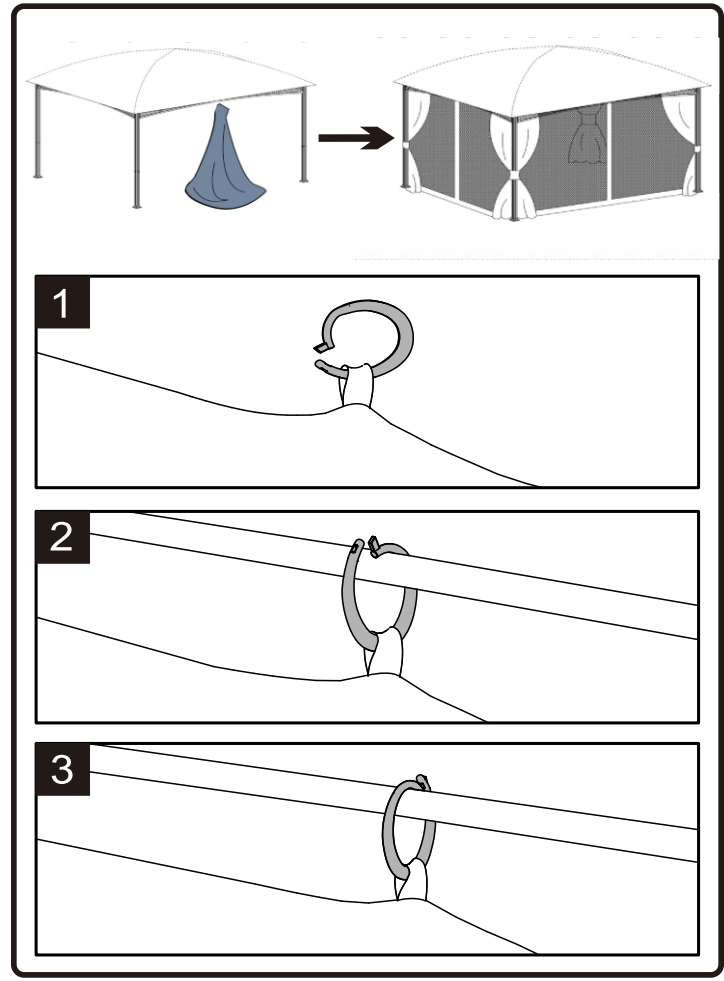

Parts Identification

Please don't hesitate to contact us for any further questions,
your satisfaction is guaranteed.

Support@aodorshop.com

<https://aodorshop.com/>