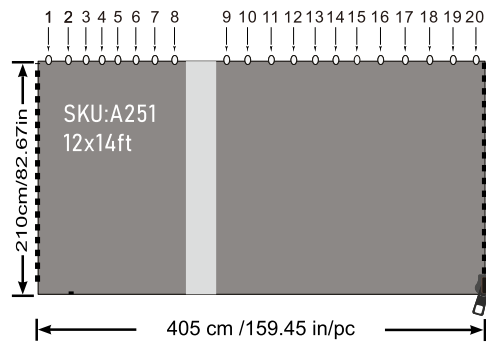

Parts Identification

Please don't hesitate to contact us for any further questions,
your satisfaction is guaranteed.

Support@aodorshop.com

<https://aodorshop.com/>