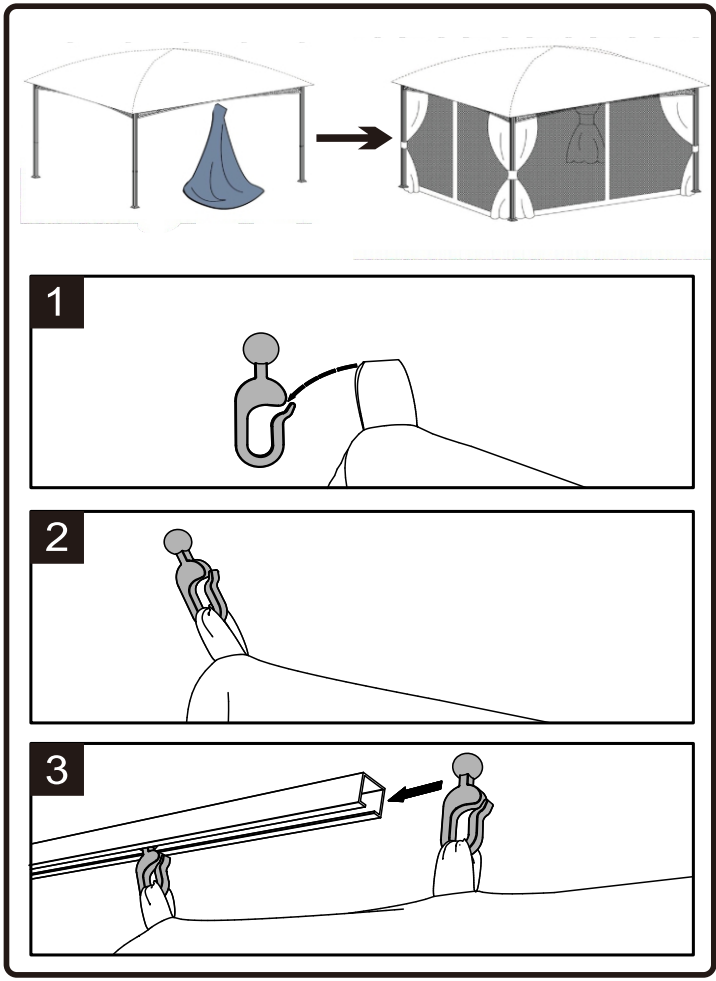

Parts Identification

Please don't hesitate to contact us for any further questions,
your satisfaction is guaranteed.

Support@aodorshop.com

<https://aodorshop.com/>