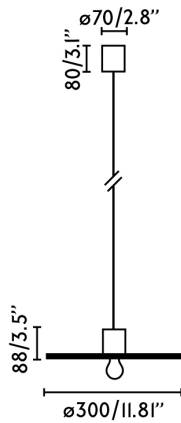

Mounting	Ceiling
Voltage (V)	120V
Hertz	60Hz
LOCATION	Dry locations only
Power (W)	15
Light source	E26 LED
Light source included	No
Socket included	Yes
Number of lamp holders	1
Cable length	0.02 ft
Structure material	Aluminium
Shade material	Recycled PET
Structure finish	Matt Black
Shade finish	White & Black