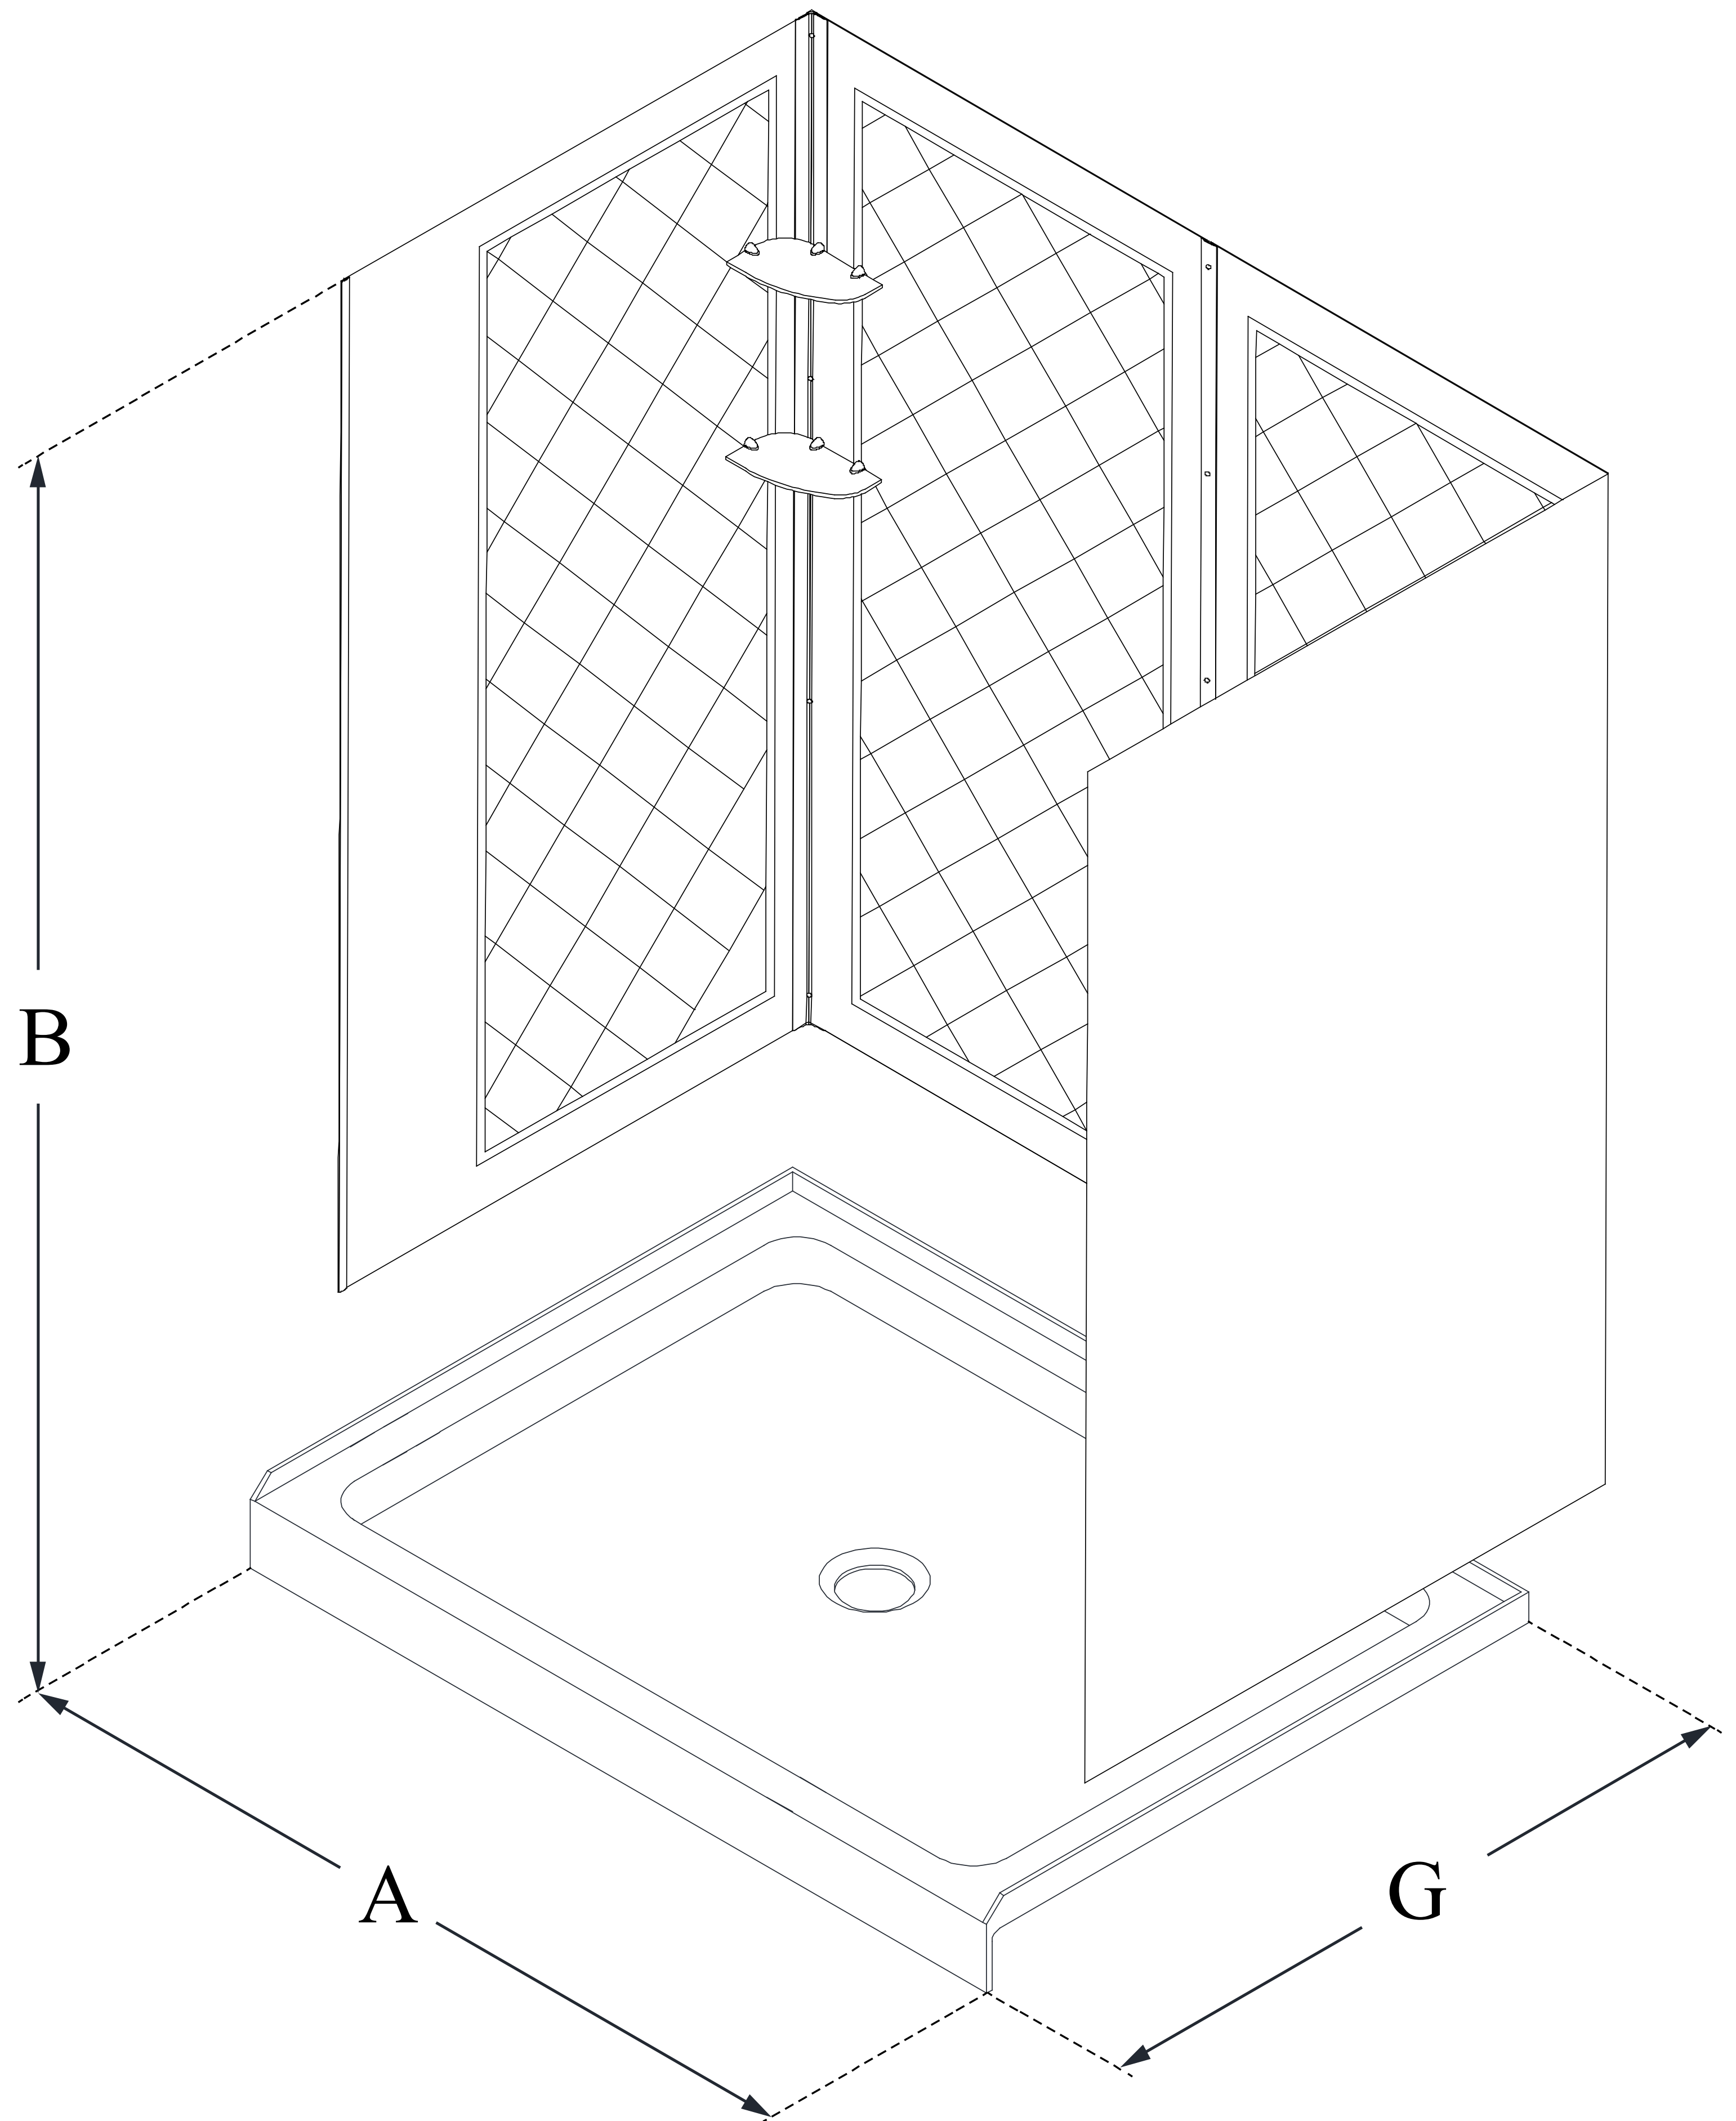

DL-6193

QWALL-5

DreamLine 36 in. D x 48 in. W x 76 3/4 in. H SlimLine Single Threshold Shower Base and QWALL-5 Acrylic Backwall Kit

KIT CONTENTS:

- SHOWER BASE
- QWALL BACKWALLS

CONFIGURATION DIMENSIONS:

A: 48"
KIT WIDTH

B: 76 3/4"
KIT HEIGHT

G: 36"
KIT DEPTH

AVAILABLE DRAIN LOCATIONS:

- CENTER

For precise drain location, please refer to the included base technical drawing

DreamLine reserves the right to update or modify the hardware or materials pictured without prior notice for the purpose of product improvement and customer satisfaction.