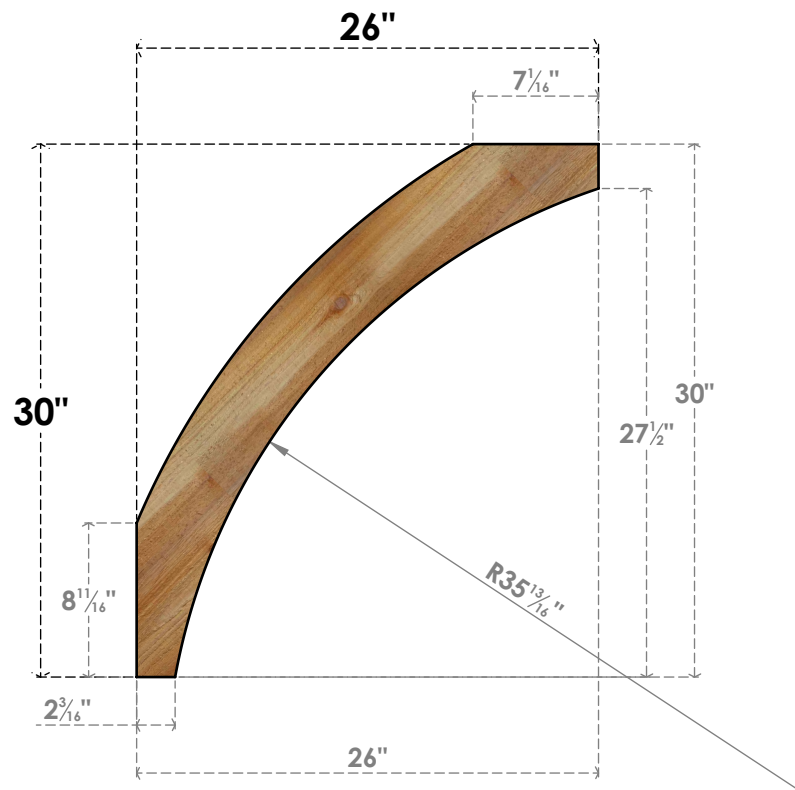

BRC04X26X30THR00RWR

4"W X 26"D X 30"H THORTON ROUGH SAWN BRACE, WESTERN RED CEDAR

SIDE

FRONT

EKENA MILLWORK
 2300 WEST MAIN ST.
 CLARKSVILLE, TX 75426
 TOLL FREE: 866-607-0453
 WWW.EKENAMILLWORK.COM

NOTES

1. INSTALLATION TO BE COMPLETED IN ACCORDANCE WITH MANUFACTURER'S SPECIFICATIONS.
2. DRAWING MAY NOT BE TO SCALE
3. THIS DRAWING IS INTENDED FOR DESIGN AND PLANNING PURPOSES ONLY.
4. ALL INFORMATION CONTAINED HEREIN WAS CURRENT AT THE TIME OF DEVELOPMENT BUT MUST BE REVIEWED AND APPROVED BY THE PRODUCT MANUFACTURER TO BE CONSIDERED ACCURATE.
5. PRODUCTS ARE NOT KILN DRIED. THIS ITEM IS UNIQUE AND WILL CONTAIN THE NATURAL VARIATIONS THAT THE WOOD SPECIES OFFERS. THIS MAY RESULT IN VARIATIONS UP TO 1/4"