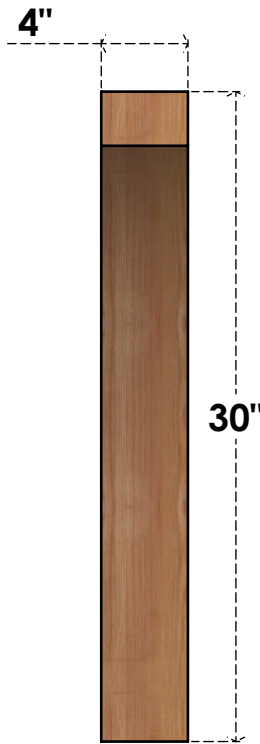

BRC04X26X30THR00RWR

4"W X 26"D X 30"H THORTON ROUGH SAWN BRACE, WESTERN RED CEDAR

SIDE

FRONT

EKENA MILLWORK
 2300 WEST MAIN ST.
 CLARKSVILLE, TX 75426
 TOLL FREE: 866-607-0453
 WWW.EKENAMILLWORK.COM

NOTES

1. INSTALLATION TO BE COMPLETED IN ACCORDANCE WITH MANUFACTURER'S SPECIFICATIONS.
2. DRAWING MAY NOT BE TO SCALE
3. THIS DRAWING IS INTENDED FOR DESIGN AND PLANNING PURPOSES ONLY.
4. ALL INFORMATION CONTAINED HEREIN WAS CURRENT AT THE TIME OF DEVELOPMENT BUT MUST BE REVIEWED AND APPROVED BY THE PRODUCT MANUFACTURER TO BE CONSIDERED ACCURATE.
5. PRODUCTS ARE NOT KILN DRIED. THIS ITEM IS UNIQUE AND WILL CONTAIN THE NATURAL VARIATIONS THAT THE WOOD SPECIES OFFERS. THIS MAY RESULT IN VARIATIONS UP TO 1/4"