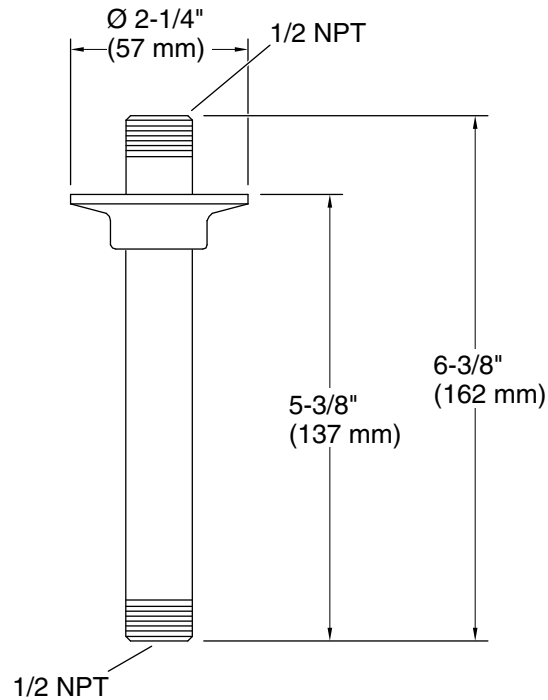

KOHLER® Faucets 6" ceiling-mount single-function rainhead arm & flange **K-7394**

Features

- 1/2" NPT connection
- For use with overhead rainheads
- 6" (152 mm) shower arm

Material

- Brass
- KOHLER finishes resist corrosion and tarnishing

3-25-2025 00:04 - US/CA

THE BOLD LOOK
OF **KOHLER**®

KOHLER Faucets 6" ceiling-mount single-function rainhead arm & flange K-7394

Technical Information

All product dimensions are nominal.

Spout:

Notes

Install this product according to the installation instructions.