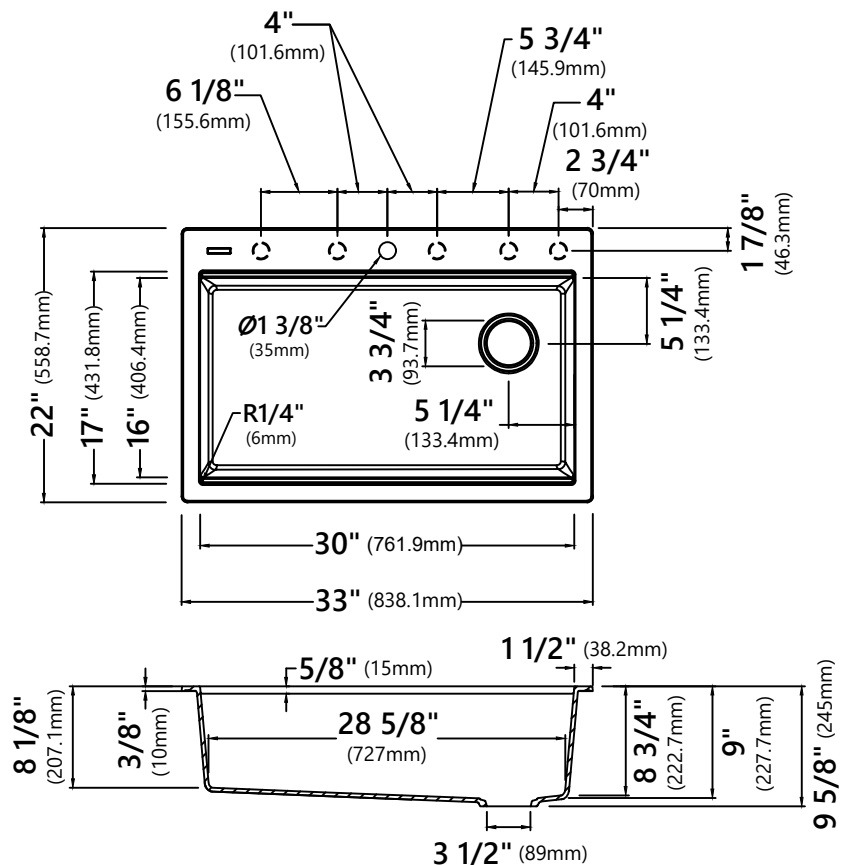

KGTW2-33

33 Inch Workstation Single Bowl Granite Top Mount Kitchen Sink

Kräus®

SPECIFICATION SHEET

Sink Dimensions

Overall Dimensions: 33" x 22"

Bowl Dimensions: 30" x 16"

Sink Depth: 9 5/8"

Features

- Granite Composite Construction
- Top Mount Single Bowl Sink
- Required Minimum Cabinet Size: 36" Left to Right, 24" Front to Back
- Rear Off-Set Drain
- 3 1/2" Drain Opening

Accessories Included

- Cutting Board KCB-WS303SA
- Sink Strainer ST-4
- Rolling Mat KRM-11BL

Available Colors

- Metallic Black
- Metallic Brown
- Metallic Grey

CODES/STANDARDS:

Product Certification

cUPC CSA B45.5/IAPMO Z124

NOTE: 1 3/8" (35mm) diameter faucet holes are pre-scored. The installer can knock out up to 6 faucet holes.

NOTE: Although Kraus granite and quartz composite sinks are highly heat resistant, placing hot items right from the stove or oven directly into the sink may cause surface discoloration. Consider using a trivet or rolling mat for extremely hot items to avoid potential heat damage.

NOTE: It is not recommended to install this sink with a negative reveal. Doing so will prohibit the use of any workstation accessories as they will not fit.

Warranty

Kraus Limited Lifetime Warranty

see website for details www.kraususa.com

Kraus USA Customer Service

1.800.775.0703 | customerservice@kraususa.com

REV. September 6, 2024