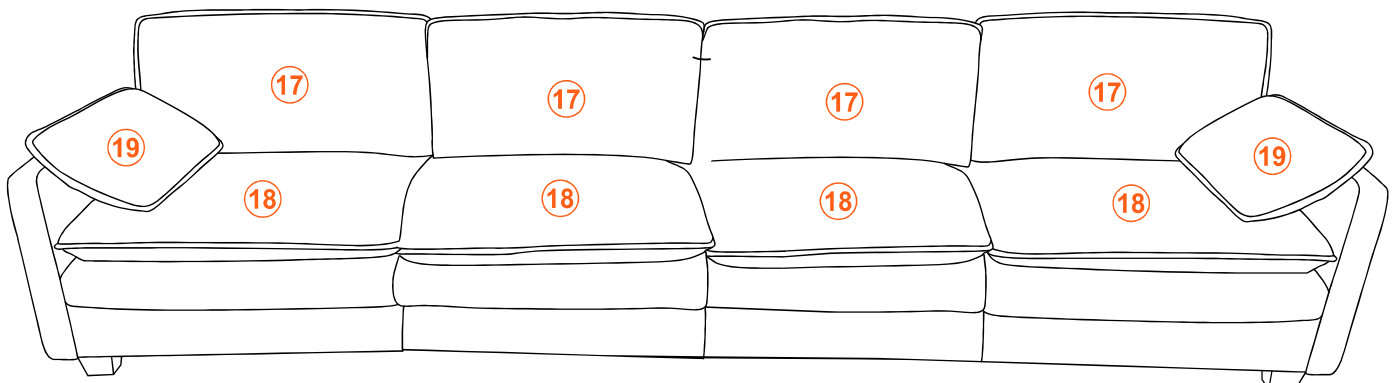

11

17 x 4

18 x 4

19 x 2

The foam of cushions will take 24-72 hours to be fully expanded.

12

(12) x 2

(15) x 4