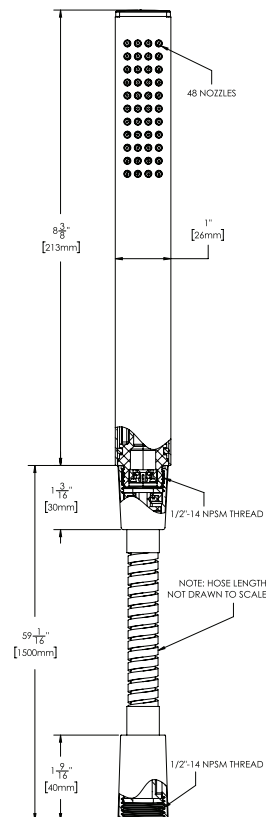

SPEAKMAN® VS-3023

Kubos™ Hand Shower Wand

FEATURES:

- Single function spray
- Metal Wand Housing
- Includes 5' metal hose with metal couplings and dual checks
- 2.5 gpm (9.5 L/min) flow rate

FINISH:

PC BN

OPTIONS:

- 2.0 gpm (7.6 L/min) flow rate - E2
- 1.75 gpm (6.6 L/min) flow rate - E175

COMPLIANCE:

- ASME A112.18.1/CSA B125.1 compliant

WARRANTY:

- Limited Lifetime Warranty (consumer use)
- 1 Year Limited (commercial use)

DIMENSIONS:

NOTE: 1. All dimensions are in inches (millimeters) unless otherwise specified and are subject to change without notice.

Architect/Engineer Approval Space:

SPEAKMAN
400 ANCHOR MILL ROAD
NEW CASTLE, DE 19720