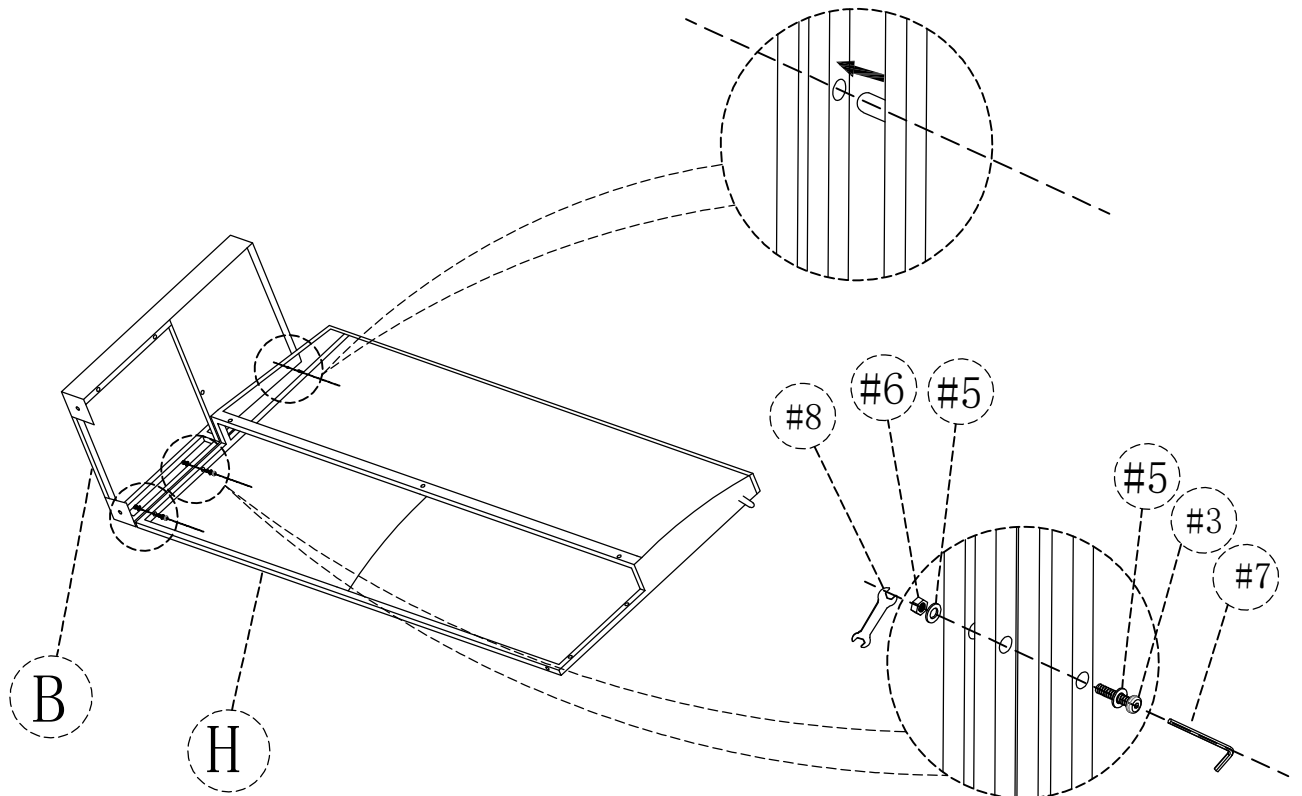

1 double sofa

Assembly Instruction

Parts List Box B

<p>A</p>  <p>Left armrest</p> <p>1PC</p>	<p>B</p>  <p>Right armrest</p> <p>1PC</p>	<p>G</p>  <p>Two person seat frame</p> <p>1PC</p>	<p>H</p>  <p>Two person Back</p> <p>1PC</p>
<p>E</p>  <p>Cushion</p> <p>2PCS</p>	<p>F</p>  <p>Backing</p> <p>2PCS</p>		

Assembly Instruction

Parts List

#1		#3		#4		#5	
		M6*45mm		M6*55mm		Washer(M6mm)	
	4PCS	4PCS		9PCS		26PCS	
#6		#7		#8			
	M6mm	Allen Key(M6mm)		Wrench (M6/M8)			
	13PCS	1PC		1PC			

DANGER

1. Please assemble according to the installation steps in the manual.
2. During the assembly process, please tighten the screws by 80%. After all the screws are assembled, they can be tightened by 100%.
3. During assembly, please install it on the carpet or soft grass to avoid product damage. Thank you.

Assembly Instruction double sofa

STEP1

B*1

H*1

#5*4

#6*2

#3*2

#7*1

#8*1

STEP2

G*1

#4*6

#6*6

#5*12

#8*1

#7*1