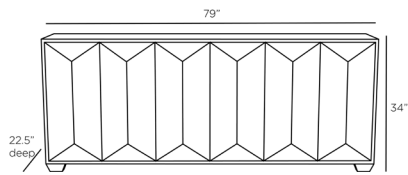

## SAPPHIRE CREDENZA

5755

H: 34 IN, W: 79 IN, D: 22.5 IN

Ebony

Contract Suitable As Is

The façade of the Sapphire credenza takes its inspiration from the texture of modernist cast-concrete buildings. Constructed in a combination of chamois gray eucalyptus veneer and ebony oak veneer, the three-section sideboard is fitted with adjustable interior shelves and push-latch hardware. Finishes will vary.

### DIMENSIONS

Foot Print	W: 79 IN, D: 22.5 IN
Shelf	H: 1 IN, W: 25.5 IN, D: 19 IN
Clearance	3"
Diagonal Dimension	41 IN
Shelf Clearance	11"-17"