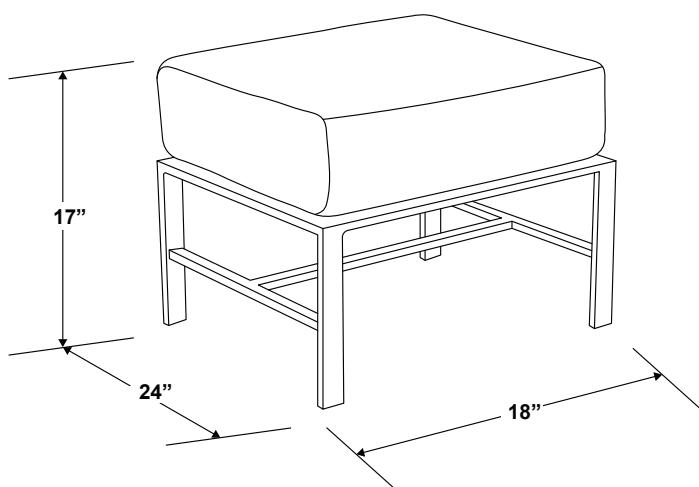

BRISTOL OTTOMAN

SKU 501-OTT

SPECS

Width: 18"

Depth: 24"

Height: 17"

Weight: 17 lbs

- Fully welded, scratch-resistant powder-coated aluminum frame in Satin White finish
- Weather resistant, high-resilience foam cushions
- Stocked in Premium Sunbrella fabric in Canvas Flax
- Commercial Quality Construction
- Custom Cushions available in approx. 10-12 weeks
- Standard 54" fabrics COM yardage required: 2 yards