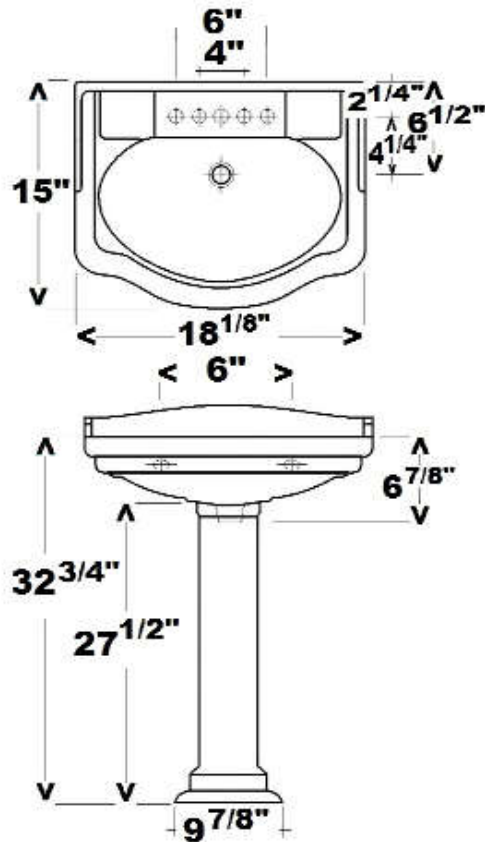

PEDESTAL LAVATORY

Faucet not included

W: 18-1/8"
 D: 15"
 Total Height: 34-1/4"
 Height to top of sink: 32-3/4"

Interior Dimensions:

Basin Interior: 14-7/8"W x 8-7/8"D
 Basin Depth: 4-1/2"
 Water depth to overflow: 3-3/8"
 Back of basin to center of faucet: 2-1/4"
 Back of basin to center of drain: 6-1/2"
 Mount bolts height: 30-1/2"
 Mount holes cc: 6"
 Spout hole: 1-3/8"
 Flange: 1-5/8"

Features:

- ▶ Available for 1-hole, 4" CC or 6" Mini Widespread
- ▶ Mounting Hardware Included
- ▶ Pre-drilled overflow slot
- ▶ IAPMO approved
- ▶ For ease installation order **Hangers** (pair) or **Bracket** (one)

Colors
 WH White
 BQ Bisque

Compliance Certification
 Meets or exceeds the following specifications: ASME A112.19.2:2018 and CSA B45.1-18 for ceramic plumbing fixtures.

Dimensions of fixture are nominal and may vary within the range of tolerances established by ASME Standard A112.19.2-2018. Dimensions and specifications subject to change without notice.