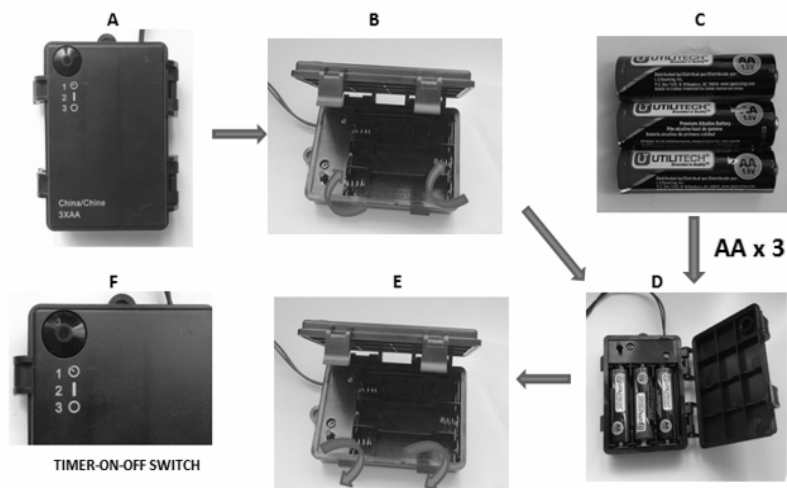

MADISON PRE-LIT CHAIR SWAG 20 INCH
Item # DCSW2002

Instructions:

- 1) Place the chair swag on a flat surface. Straighten and separate all branch tips. To achieve maximum fullness, tips should not touch one another. To shape the bow, slip fingers into the loop molding the loop into a rounded shape, straighten tails so they are hanging down.
- 2) From back of the chair swag, find the battery box and open it. Insert 3 AA batteries into the battery box, then close it (see Figure A, B, C, D & E).
- 3) Each battery box is featured with a 3-position switch: On – Off – Timer (see Figure F) . The timer enables the LED lights to remain on for 6 hours, then off for the next 18 hours. This will repeat daily. Suitable for indoor or outdoor use.

- 4) Attach the swag to the highest part of the chair back using the included red fabric hook. Squeeze gently to prevent sliding. The Swag can also be displayed on a staircase railing.

Battery Warning: