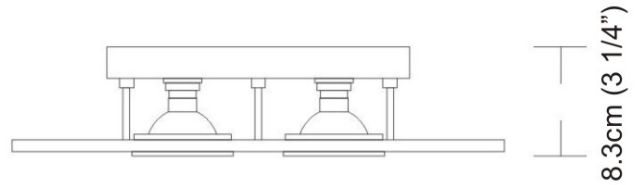

PROJECT	
TYPE	
SPECIFIER	
QUANTITY	
DATE	

POLIFEMO DOUBLE LIGHT SURFACE

D92021-

base number   Finish
Options

1. To build a product code in our configurator select the specify button on the base model # product page
2. To build a manual product code on this datasheet choose from the options listed below in blue font and add the suffix to the base model #

GENERAL

Division: Design
Series: Polifemo
Subseries: Polifemo Double Light
Mounting Type: Surface
Mounting Location: Ceiling
Subcategory: Downlight
Brand: Milan

PHYSICAL

Shape: Rectangle
Length (mm): 390
Length (in): 15 3/8
Width (mm): 270
Width (in): 10 5/8
Height (mm): 76
Height (in): 3
Light Distribution: Direct
Weight (kg): 2.45
Weight (lbs): 5.4
Fixture Finish: GRY / WHI
Fixture Material: Metal

ELECTRICAL

Number of Lamps: 2
Lamp Type: LED Retrofit
Lamp Shape: MR16
Bulb Included: Bulb Not Included
Max. Wattage Per Lamp (W): 4
Lamp Base: GU10
Input Voltage (V): 120

RATINGS AND CERTIFICATIONS

Certified By: Certified for North American Standards
IP rating: IP20