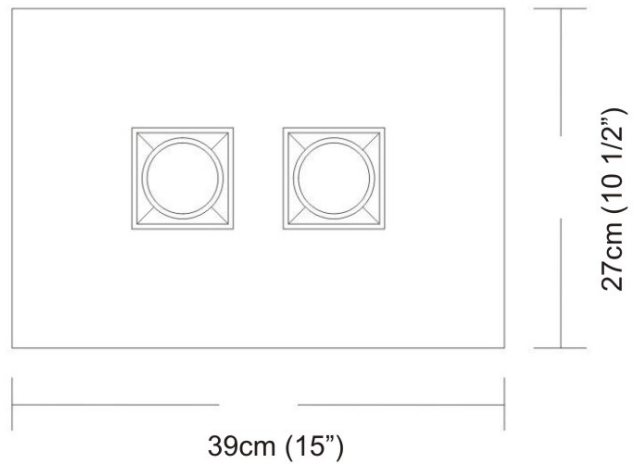

PROJECT	
TYPE	
SPECIFIER	
QUANTITY	
DATE	

POLIFEMO DOUBLE LIGHT SURFACE

D92021-

base number   Finish
Options

1. To build a product code in our configurator select the specify button on the base model # product page
2. To build a manual product code on this datasheet choose from the options listed below in blue font and add the suffix to the base model #

GENERAL

Division: Design
Series: Polifemo
Subseries: Polifemo Double Light
Mounting Type: Surface
Mounting Location: Ceiling
Subcategory: Downlight
Brand: Milan

PHYSICAL

Shape: Rectangle
Length (mm): 390
Length (in): 15 3/8
Width (mm): 270
Width (in): 10 5/8
Height (mm): 76
Height (in): 3
Light Distribution: Direct
Weight (kg): 2.45
Weight (lbs): 5.4
Fixture Finish: GRY / WHI
Fixture Material: Metal

ELECTRICAL

Number of Lamps: 2
Lamp Type: LED Retrofit
Lamp Shape: MR16
Bulb Included: Bulb Not Included
Max. Wattage Per Lamp (W): 4
Lamp Base: GU10
Input Voltage (V): 120

RATINGS AND CERTIFICATIONS

Certified By: Certified for North American Standards
IP rating: IP20