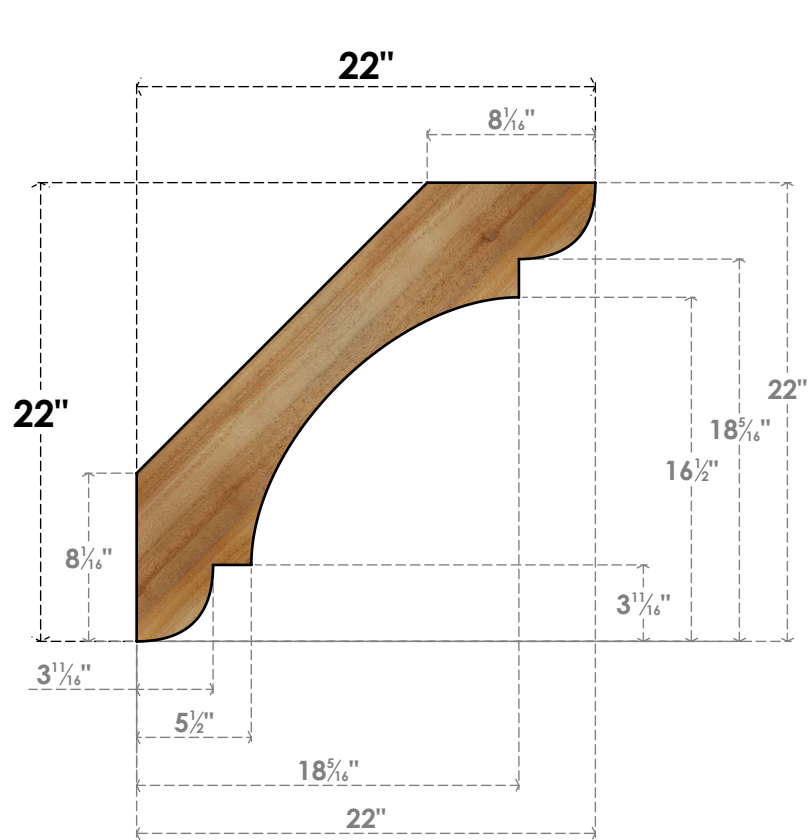

BRC04X22X22OLY00RWR

4"W X 22"D X 22"H OLYMPIC ROUGH SAWN BRACE, WESTERN RED CEDAR

SIDE

FRONT

EKENA MILLWORK
 2300 WEST MAIN ST.
 CLARKSVILLE, TX 75426
 TOLL FREE: 866-607-0453
 WWW.EKENAMILLWORK.COM

NOTES

1. INSTALLATION TO BE COMPLETED IN ACCORDANCE WITH MANUFACTURER'S SPECIFICATIONS.
2. DRAWING MAY NOT BE TO SCALE
3. THIS DRAWING IS INTENDED FOR DESIGN AND PLANNING PURPOSES ONLY.
4. ALL INFORMATION CONTAINED HEREIN WAS CURRENT AT THE TIME OF DEVELOPMENT BUT MUST BE REVIEWED AND APPROVED BY THE PRODUCT MANUFACTURER TO BE CONSIDERED ACCURATE.
5. PRODUCTS ARE NOT KILN DRIED. THIS ITEM IS UNIQUE AND WILL CONTAIN THE NATURAL VARIATIONS THAT THE WOOD SPECIES OFFERS. THIS MAY RESULT IN VARIATIONS UP TO 1/4"