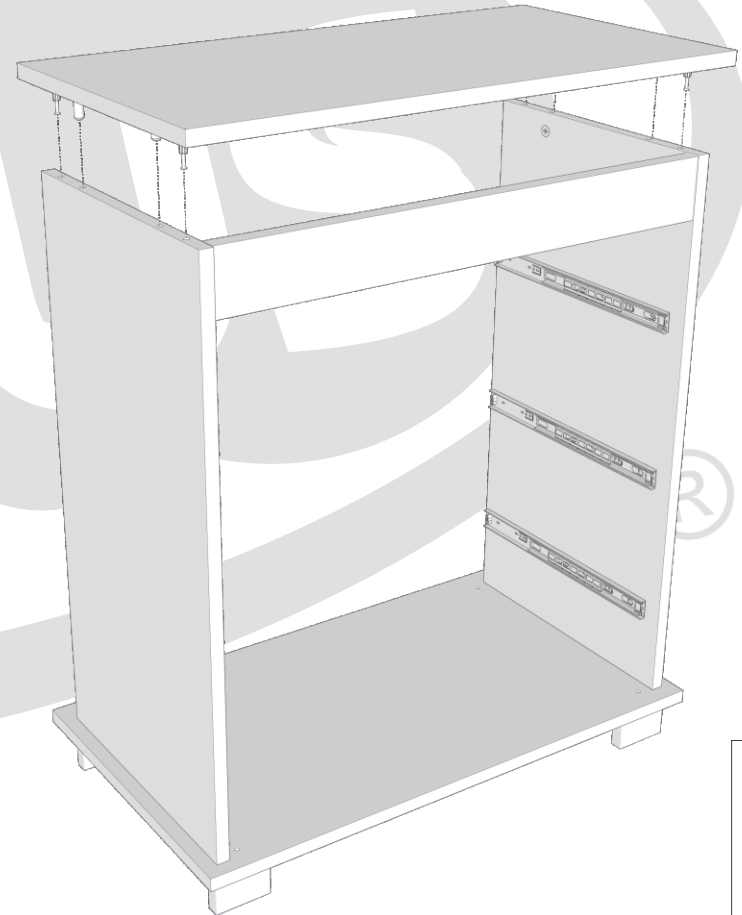

LIST OF ELEMENTS - DRAWER

8. DRAWER'S BACK - 3 pcs
9. DRAWER'S FRONT - 3 pcs
10. DRAWER'S SIDE - 6 pcs
11. HARDBOARD FOR BOTTOM - 3 pcs

LIST OF ELEMENTS - CHANGING TOPPER

11. UPPER SIDE - 2 pcs
12. HORIZONTAL PLATE - 2 pcs
13. VERTICAL PLATE - 1 pc

3.

4.

- | | |
|--------------------------|-------------------------|
| Cams
4 pcs | Wooden pins
8 pcs |
| Confirmat screw
8 pcs | Bolts
3x16
18 pcs |

Topper assembly

Countertop assembly

Confirmat bolts 6 pcs	Wooden pins 6 pcs
	