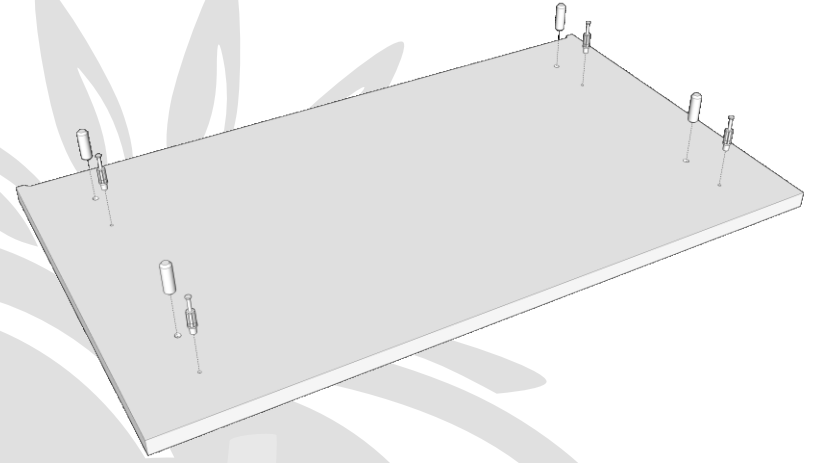

Countertop assembly

Confirmat bolts 6 pcs	Wooden pins 6 pcs

Wooden pins 4 pcs	Pins 4 pcs