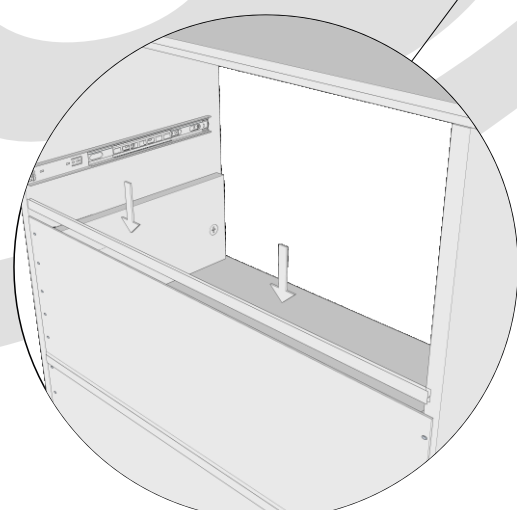

Hardboards assembly