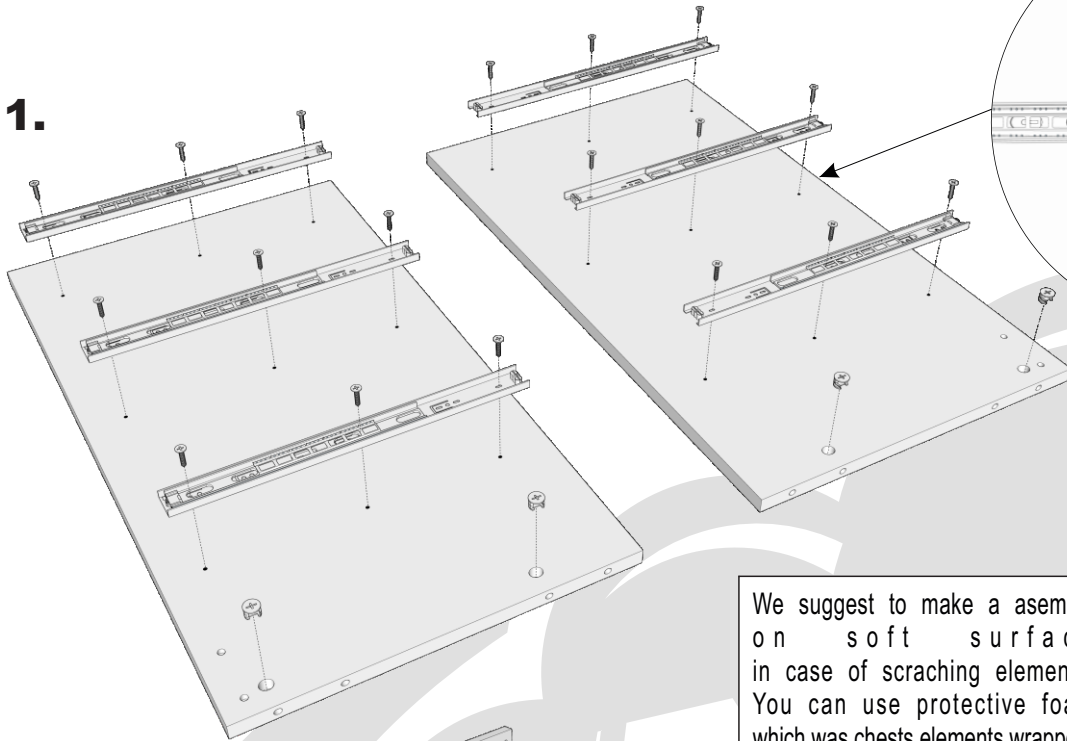

Bolts
2,5x16
6 pcs

Hardboards assembly

Nails/bolts

Sides assembly

1.

2.

We suggest to make a assembly on soft surface in case of scratching elements. You can use protective foam which was chests elements wrapped.