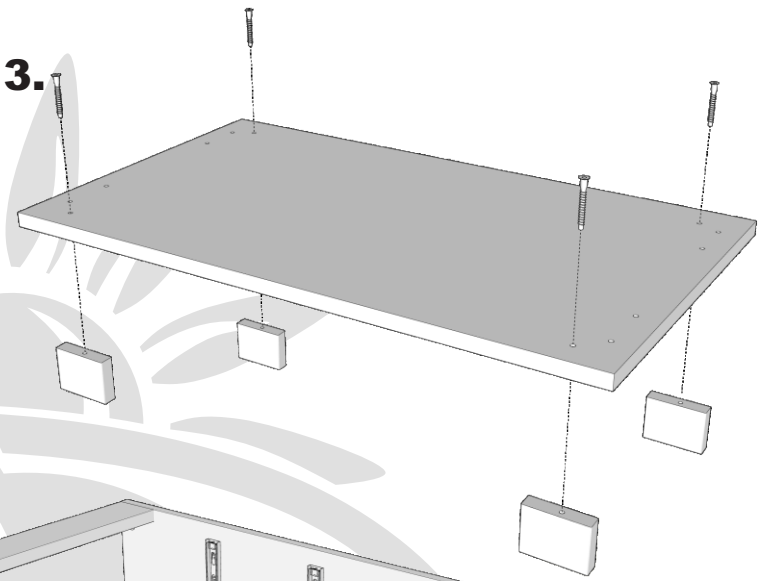

We suggest to make a assembly on soft surface in case of scratching elements. You can use protective foam which was chests elements wrapped.

3.