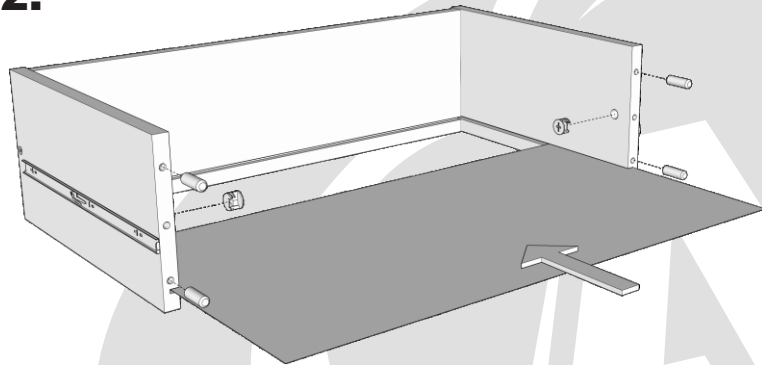

Drawer's assembly

ATTENTION!

All mounting connectors must be fastened, but using too much force cause damages of chest materials. We suggest using the included allen key than screwdrivers. Pay attention to hammering the wooden pins with the appropriate force so as not to damage the elements!

1.

2.

3.

Cams
2 pcs

Wooden pins
8 pcs

Confirmat
screw
4 pcs

Pins
2 pcs

Bolts
3,5x40
2 pcs

Bolts
2,5x16
6 pcs

Hardboards assembly

Nails/bolts