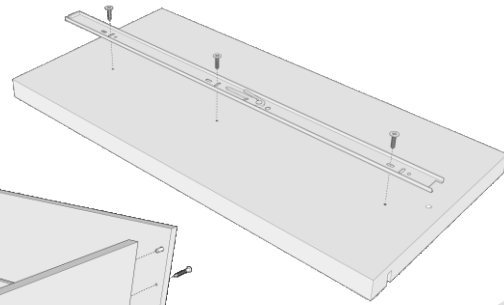

Drawer's assembly

ATTENTION!

All mounting connectors must be fastened, but using too much force cause damages of chest materials. We suggest using the included allen key than screwdrivers. Pay attention to hammering the wooden pins with the appropriate force so as not to damage the elements!

1.

2.

3.

Cams
2 pcs

Wooden pins
8 pcs

Confirmat
screw
4 pcs

Pins
2 pcs

Bolts
3,5x40
2 pcs

Bolts
2,5x16
6 pcs

Hardboards assembly

Nails/bolts