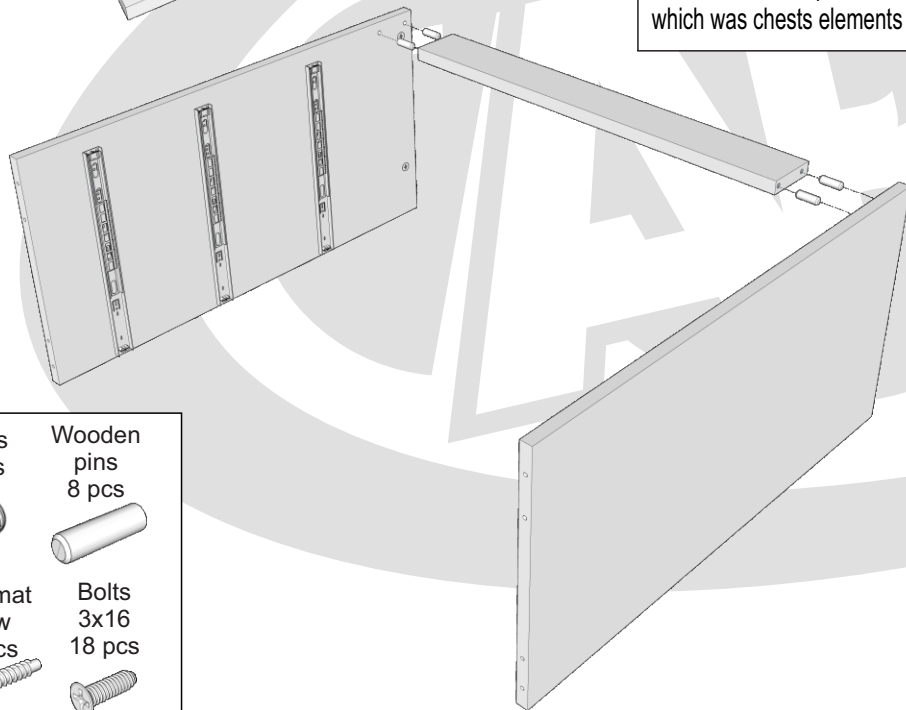

LIST OF ELEMENTS - DRAWER

8. DRAWER'S BACK - 3 pcs
9. DRAWER'S FRONT - 3 pcs
10. DRAWER'S SIDE - 6 pcs
11. HARDBOARD FOR BOTTOM - 3 pcs

LIST OF ELEMENTS - CHANGING TOPPER

11. UPPER SIDE - 2 pcs
12. HORIZONTAL PLATE - 2 pcs
13. VERTICAL PLATE - 1 pc

Bolts
2,5x16
6 pcs

Hardboards assembly

Nails/bolts

Sides assembly

1.

2.

We suggest to make a assembly on soft surface in case of scratching elements. You can use protective foam which was chests elements wrapped.