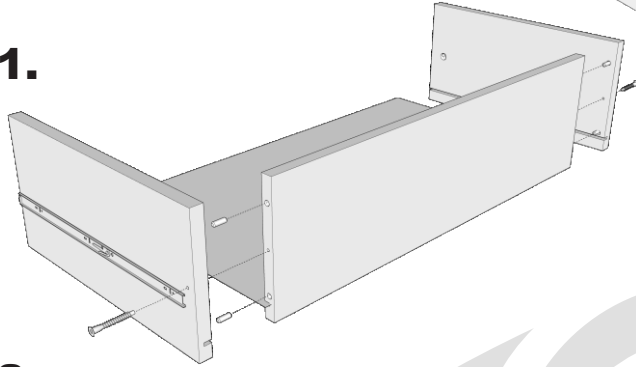

Drawer's assembly

ATTENTION!

All mounting connectors must be fastened, but using too much force cause damages of chest materials. We suggest using the included allen key than screwdrivers. Pay attention to hammering the wooden pins with the appropriate force so as not to damage the elements!

1.