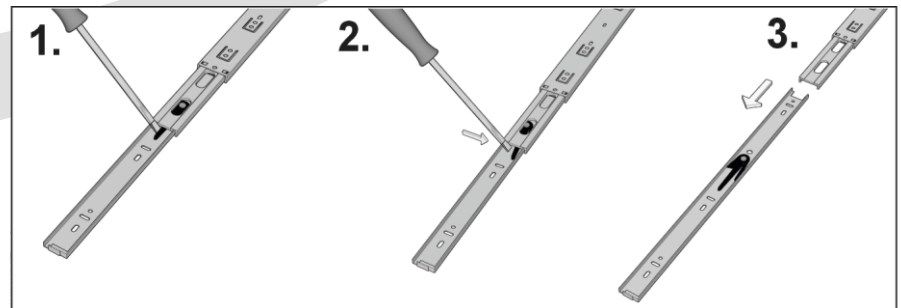

Cams 4 pcs	Wooden pins 8 pcs
Confirmat screw 8 pcs	Bolts 3x16 18 pcs