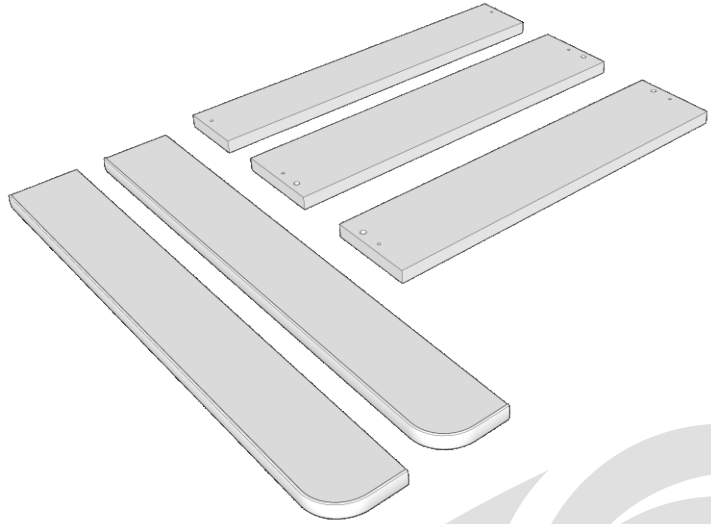

Topper assembly