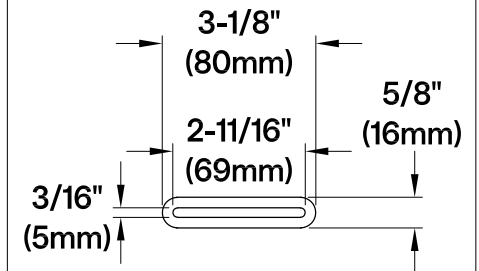

VTRS683128

68" Acrylic Freestanding Tub with Drain

M14 x 118 (2 pcs)
M14 x 98 (3 pcs)

Drain Hole Size

Scale (3:1)

View B

Scale (5:1)

Section A-A