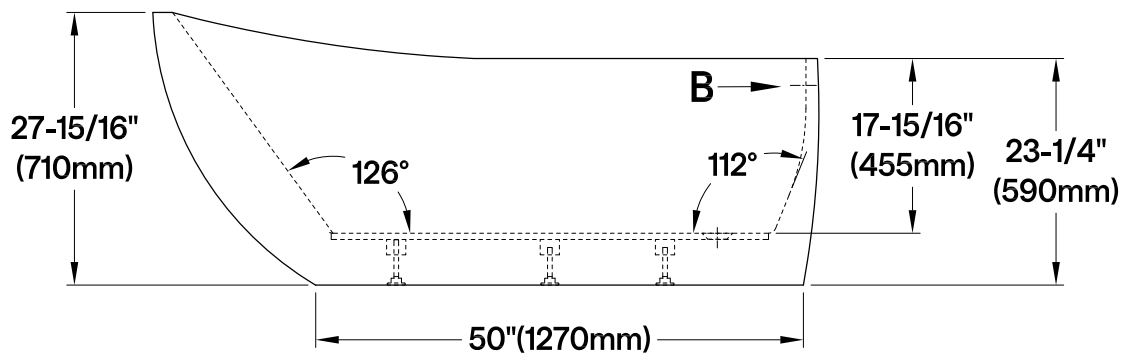

VTRS683128

68" Acrylic Freestanding Tub with Drain

M14 x 118 (2 pcs)
M14 x 98 (3 pcs)

Drain Hole Size

Scale (3:1)

View B

Scale (5:1)

Section A-A