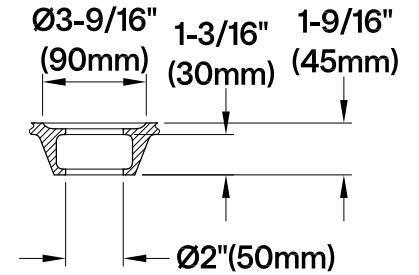

VTRS683128

68" Acrylic Freestanding Tub with Drain

M14 x 118 (2 pcs)
M14 x 98 (3 pcs)

Drain Hole Size

Scale (3:1)

View B

Scale (5:1)

Section A-A