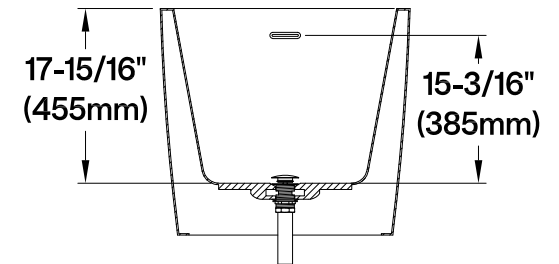

VTRS683128

68" Acrylic Freestanding Tub with Drain

M14 x 118 (2 pcs)
M14 x 98 (3 pcs)

Drain Hole Size

Scale (3:1)

View B

Scale (5:1)

Section A-A