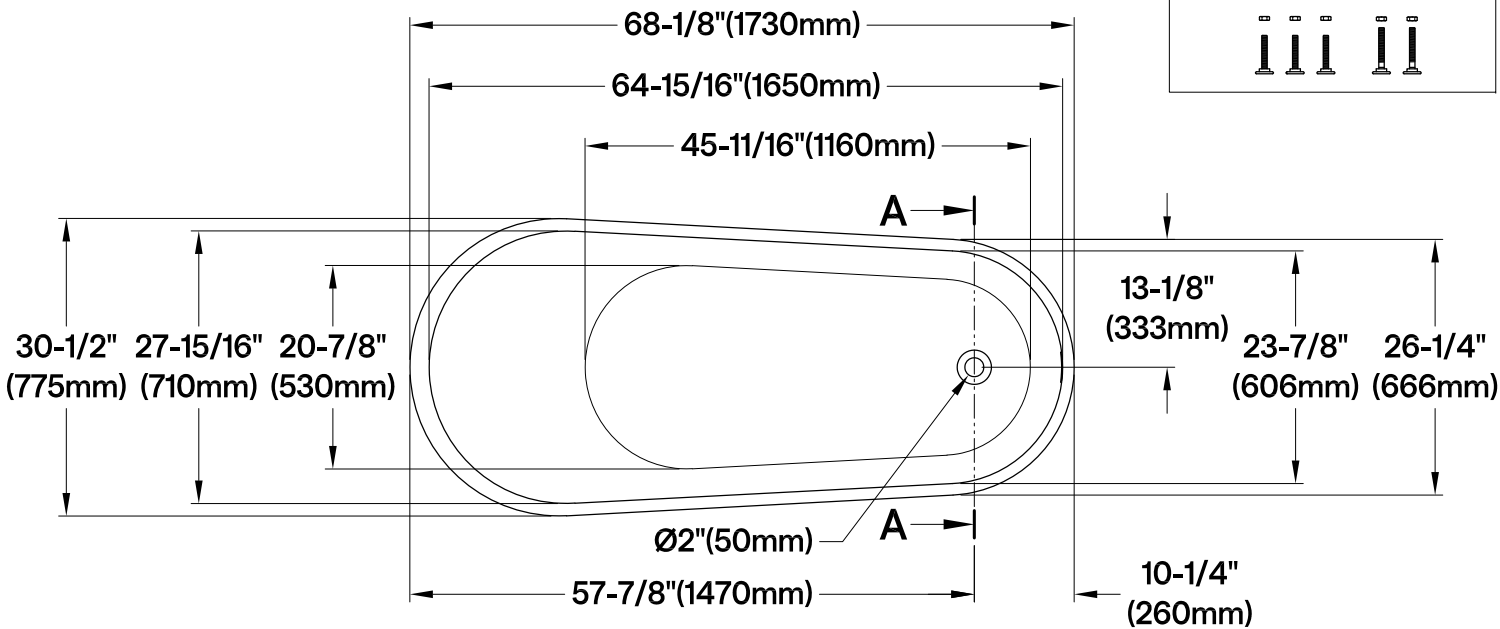

VTRS683128

68" Acrylic Freestanding Tub with Drain

M14 x 118 (2 pcs)
M14 x 98 (3 pcs)

Drain Hole Size

Scale (3:1)

View B

Scale (5:1)

Section A-A