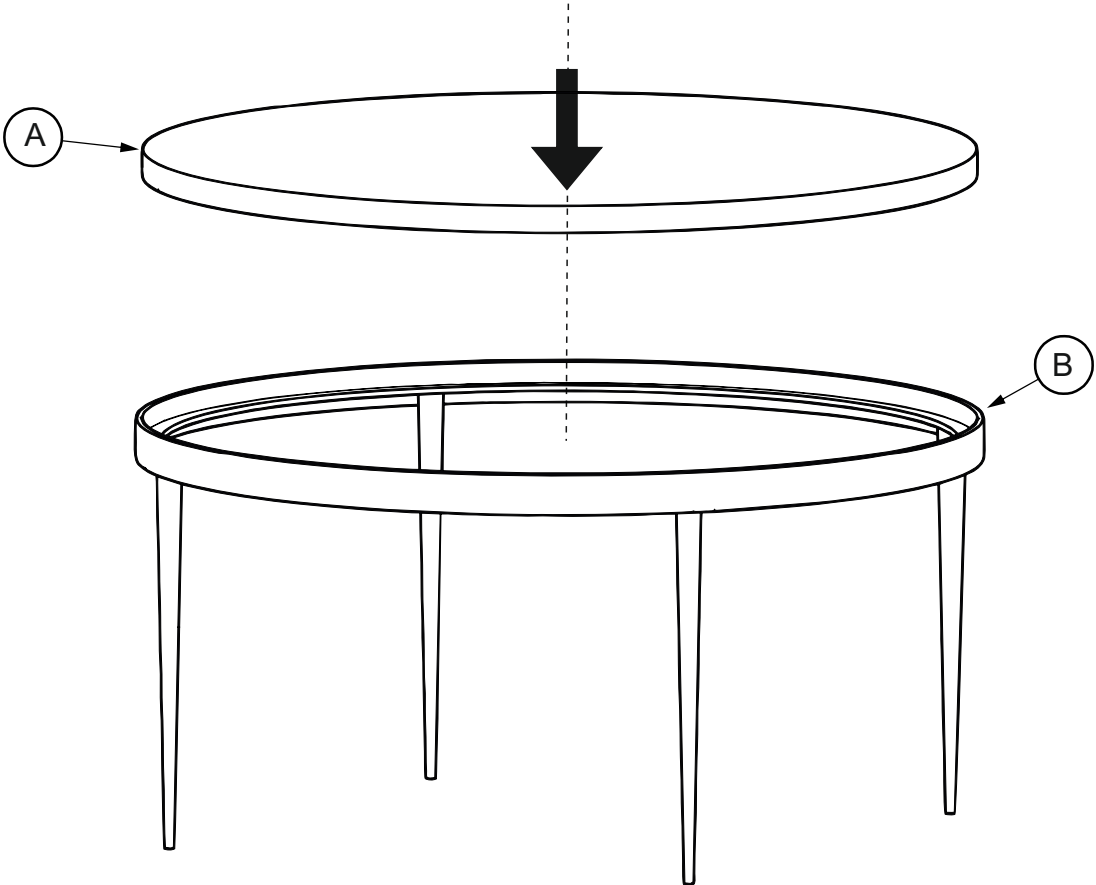

ASSEMBLY INSTRUCTION FOR

TABLE

HARDWARE LIST				
A		TOP	Ø800 X 25 mm.	1
B		BASE	Ø820 X 419 mm.	1

Step 1