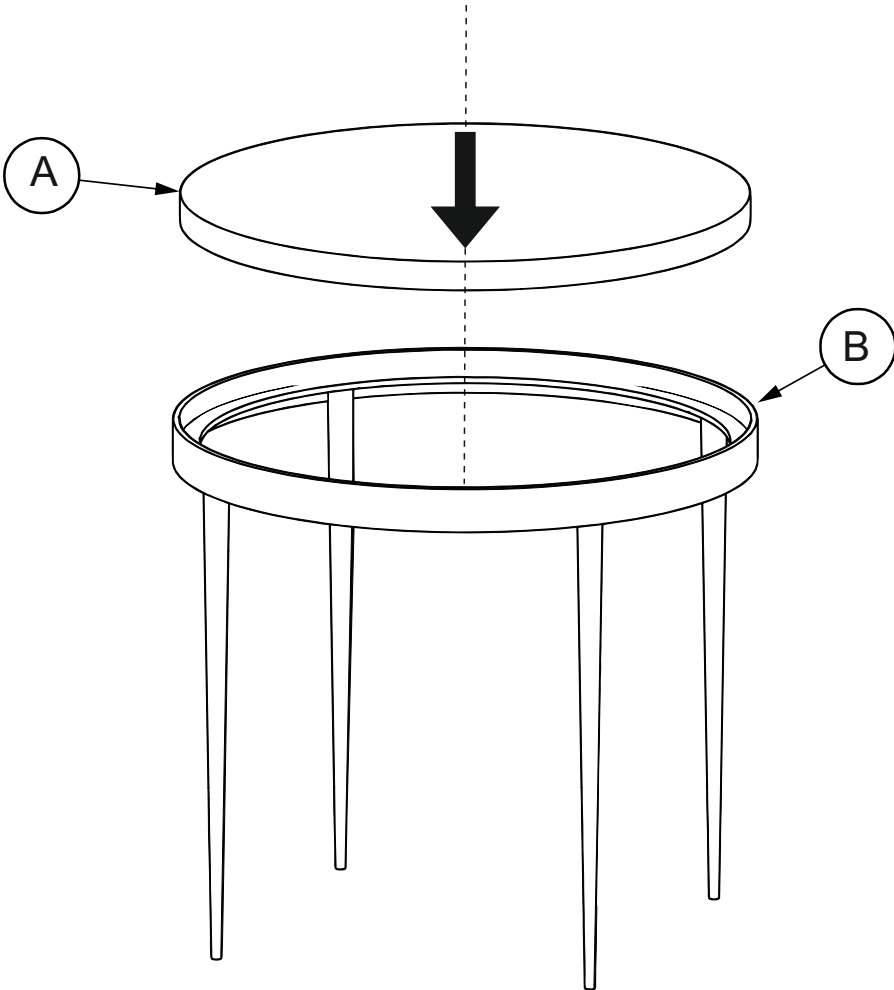

ASSEMBLY INSTRUCTION FOR

TABLE

HARDWARE LIST				
A		TOP	Ø495 X 19 mm.	1
B		BASE	Ø514 X 457 mm.	1

Step 1