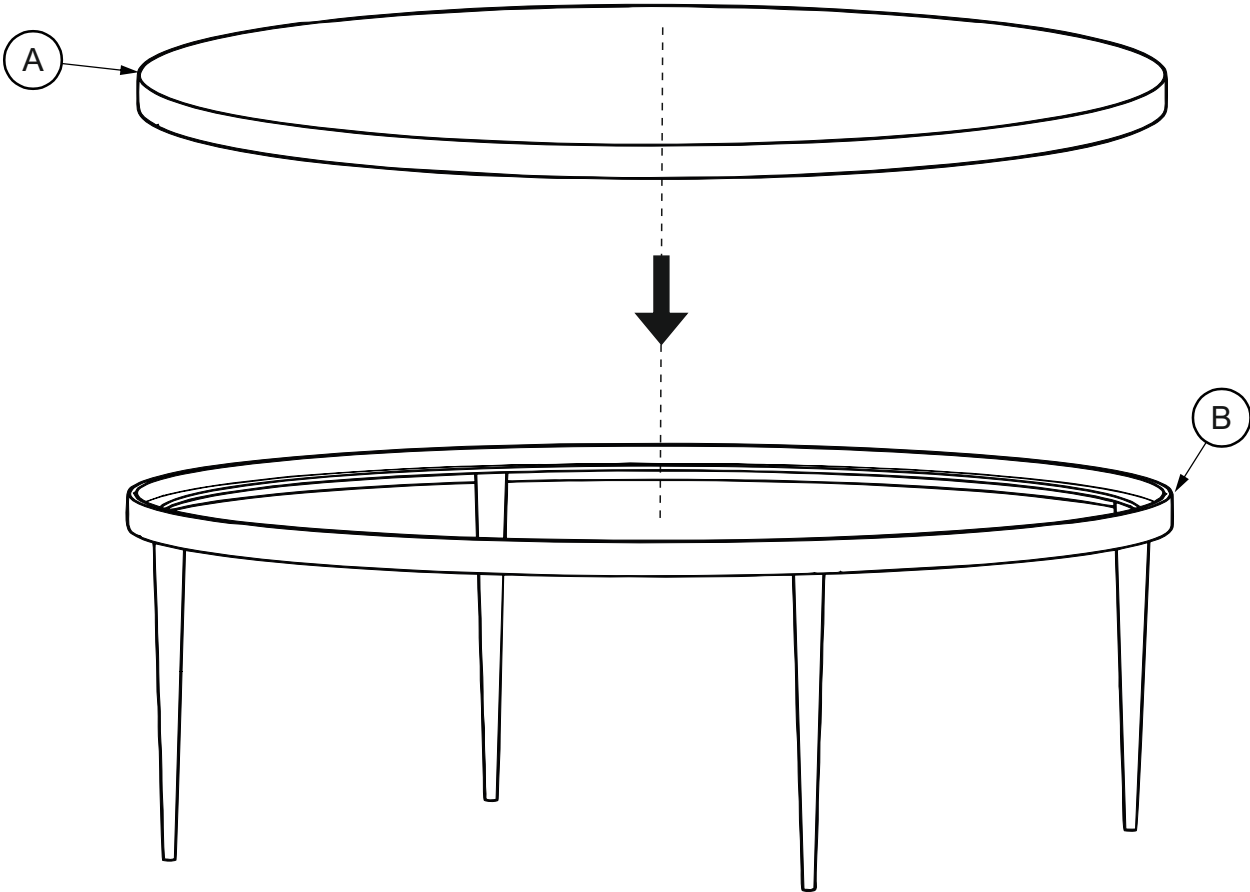

ASSEMBLY INSTRUCTION FOR

COFFEE TABLE 40"

HARDWARE LIST				
A		TOP	Ø1010 X 32mm	1
B		BASE	Ø1025 X 345mm	1

Step 1