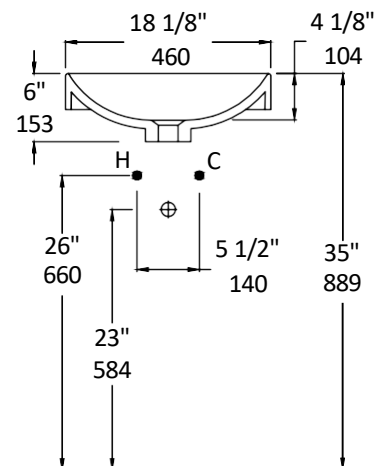

Specifications:

Installation:	Drop-in
Exterior Dimensions:	Ø 18 1/8" x 6"h
Material:	Porcelain
Weight:	25 lbs
Overflow:	Yes
Finishes:	001 - White
Faucet Holes:	N/A
Cut-out Size:	Ø 16" (template available upon request)
Drain Hole Size:	Ø 1 3/4"

Recommended Items:

- Drain with overflow
 - 7100-17
 - 7100-130F
 - 7100-160F

LACAVA reserves the right to revise any dimension or information on this sheet without notice. Dimensions are nominal and may vary within an industry accepted tolerance of 1/4\"/>