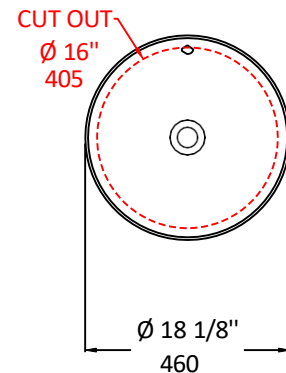

Specifications:

Installation:	Drop-in
Exterior Dimensions:	Ø 18 1/8" x 6"h
Material:	Porcelain
Weight:	25 lbs
Overflow:	Yes
Finishes:	001 - White
Faucet Holes:	N/A
Cut-out Size:	Ø 16" (template available upon request)
Drain Hole Size:	Ø 1 3/4"

Recommended Items:

- Drain with overflow
 - 7100-17
 - 7100-130F
 - 7100-160F

LACAVA reserves the right to revise any dimension or information on this sheet without notice. Dimensions are nominal and may vary within an industry accepted tolerance of 1/4\"/>