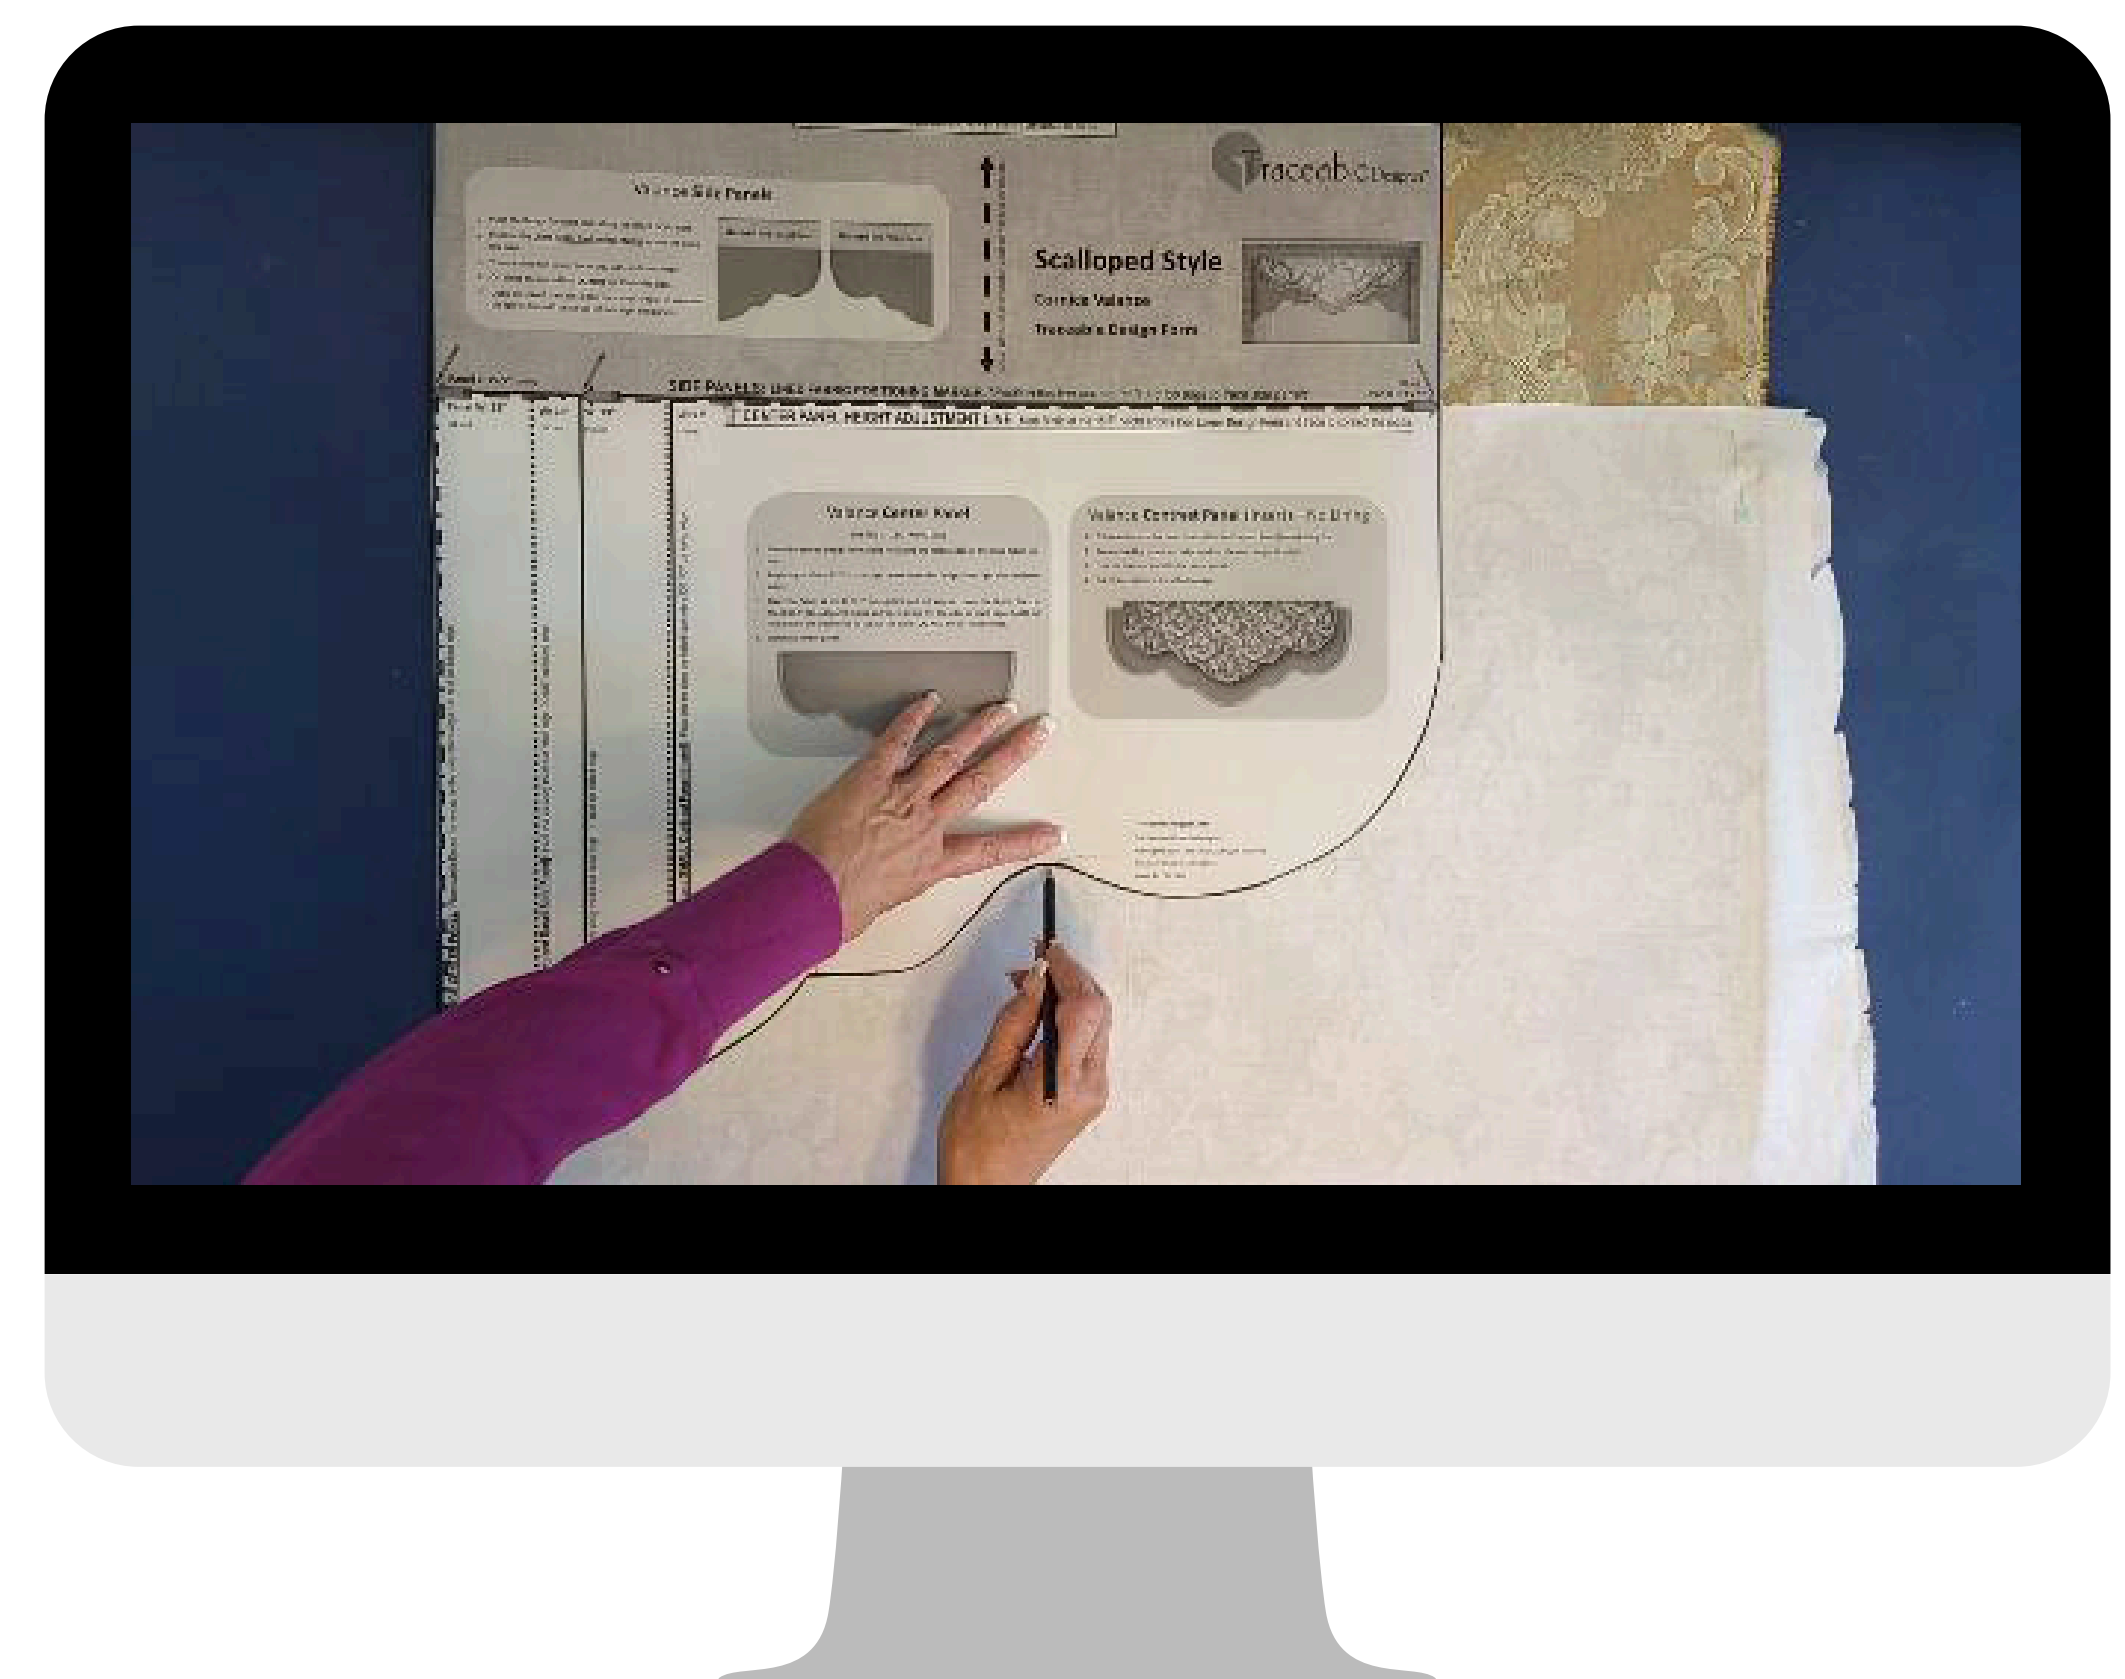

SCALLOPED STYLE VALANCE KIT

SCALLOPED STYLE NO-SEW VALANCE & TABLE DECORATING KIT

PACKAGE INCLUDES:

- ONE SCALLOPED STYLE NO-SEW VALANCE DESIGN FORM
- STEP-BY-STEP NO-SEW VALANCE INSTRUCTIONS
- FABRIC SIZING GUIDE AND NEEDED MATERIALS LIST
- 3 YARDS OF HEAT N BOND ULTRA-HOLD FUSIBLE FABRIC BACKING
- 1 DUAL-STYLE NO-SEW TABLE DECORATING DESIGN FORM
- NO-SEW TABLE DECORATING INSTRUCTIONS
- TRACING PENCIL, MEASURING TAPE, EXTRA-LONG FABRIC PINS
- 3/4 YARD EACH HOOK & LOOP TAPE FOR HANGING VALANCE PANELS
- LIBRARY OF STYLE-SPECIFIC VIDEO TUTORIALS ON [YOUTUBE.COM/TRACEABLEDESIGNER](https://www.youtube.com/TraceableDesigner)
- PERSONAL PROJECT CONSULTATION (OPTIONAL)

STYLE-SPECIFIC VIDEO TUTORIALS

[YouTube.com/TraceableDesigner](https://www.youtube.com/TraceableDesigner)

Click the Cornice Style Playlist to Locate Videos!