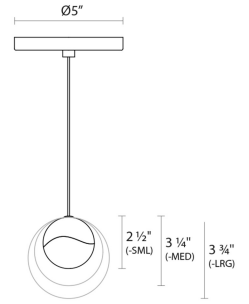

## Dimensions

Height:	3.25"
Diameter:	3.25"
Canopy/Backplate/Base:	5"
Hanging Details:	10' Adjustable Cord
Shape:	Round Canopy
Size:	Single Medium
Canopy/Backplate/Base Height:	0.5