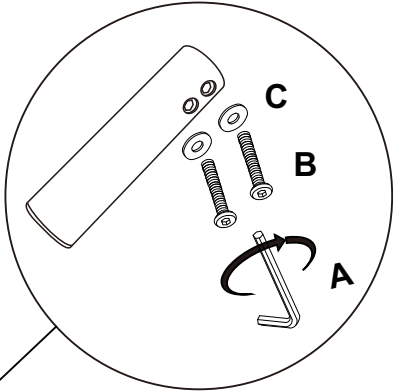

Do not assemble the product if any of the following parts arrived damaged:

- Part # - Sofa Base
- Part # - leg
- Part # - Middle leg

Do not assemble if any of the following

Hardware parts missing:

- Part # - Allen Wrench
- Part # - Bolt
- Part # - Washer

2 **IMPORTANT ASSEMBLY INFORMATION**

Assembly Step If loosening persists, please make sure to tighten all the bolts periodically, or use a thread locker adhesive.

- ② LEG
4PCS

- ③ MIDDLE LEG
1PCS

+ Hardware Included

- A ALLEN WRENCH** **B BOLT**
Ø5/16 * 70mm 1PC M8*60MM 8PCS

- C WASHER**
M6*16MM 8PCS

ASSEMBLY INSTRUCTION

1

2