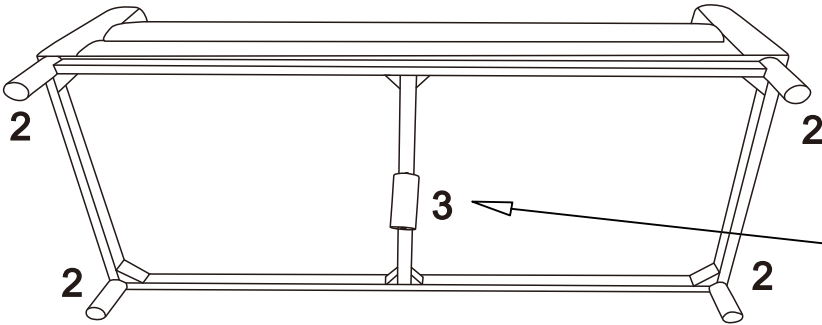

- A ALLEN WRENCH** **B BOLT**
Ø5/16 * 70mm 1PC M8*60MM 8PCS

- C WASHER**
M6*16MM 8PCS

ASSEMBLY INSTRUCTION

1

2