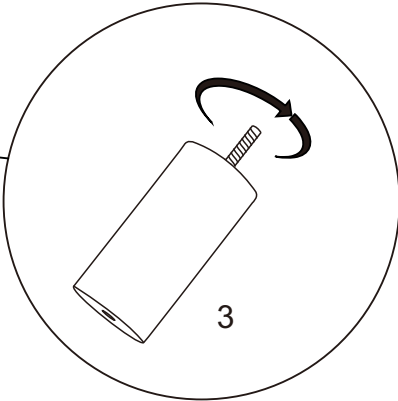

2 **IMPORTANT ASSEMBLY INFORMATION**

Assembly Step If loosening persists, please make sure to tighten all the bolts periodically, or use a thread locker adhesive.

- ② LEG
4PCS

- ③ MIDDLE LEG
1PCS

+ Hardware Included

- A ALLEN WRENCH** **B BOLT**
Ø5/16 * 70mm 1PC M8*60MM 8PCS

- C WASHER**
M6*16MM 8PCS

ASSEMBLY INSTRUCTION

1

2