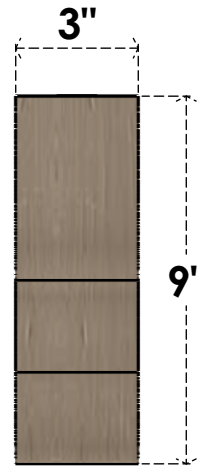

ITEM NUMBER: CORU03X06X09GRNRCPR

3"W X 6"D X 9"H SERIES 2 CLASSIC GREENSBORO ROUGH CEDAR
TIMBERTHANE FAUX WOOD CORBEL, PRIMED

SIDE PROFILE

FRONT PROFILE

ISOMETRIC

EKENA MILLWORK
2300 WEST MAIN ST.
CLARKSVILLE, TX 75426
TOLL FREE: 866-607-0453
WWW.EKENAMILLWORK.COM

NOTES

1. INSTALLATION TO BE COMPLETED IN ACCORDANCE WITH MANUFACTURER'S SPECIFICATIONS.
2. DRAWING MAY NOT BE TO SCALE
3. THIS DRAWING IS INTENDED FOR DESIGN AND PLANNING PURPOSES ONLY.
4. ALL INFORMATION CONTAINED HEREIN WAS CURRENT AT THE TIME OF DEVELOPMENT BUT MUST BE REVIEWED AND APPROVED BY THE PRODUCT MANUFACTURER TO BE CONSIDERED ACCURATE.
5. TIMBERTHANE ARCHITECTURAL PRODUCTS ARE MADE FROM HIGH DENSITY URETHANE AND COME FACTORY PRIMED