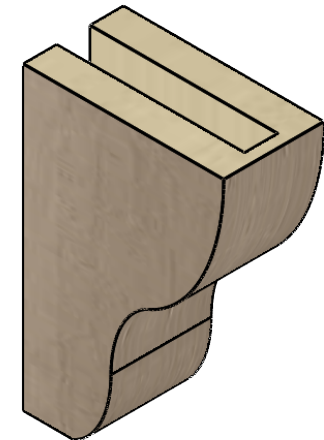

ITEM NUMBER: CORU03X06X09GRNRCPR

3"W X 6"D X 9"H SERIES 2 CLASSIC GREENSBORO ROUGH CEDAR
TIMBERTHANE FAUX WOOD CORBEL, PRIMED

SIDE PROFILE

FRONT PROFILE

ISOMETRIC

EKENA MILLWORK
2300 WEST MAIN ST.
CLARKSVILLE, TX 75426
TOLL FREE: 866-607-0453
WWW.EKENAMILLWORK.COM

NOTES

1. INSTALLATION TO BE COMPLETED IN ACCORDANCE WITH MANUFACTURER'S SPECIFICATIONS.
2. DRAWING MAY NOT BE TO SCALE
3. THIS DRAWING IS INTENDED FOR DESIGN AND PLANNING PURPOSES ONLY.
4. ALL INFORMATION CONTAINED HEREIN WAS CURRENT AT THE TIME OF DEVELOPMENT BUT MUST BE REVIEWED AND APPROVED BY THE PRODUCT MANUFACTURER TO BE CONSIDERED ACCURATE.
5. TIMBERTHANE ARCHITECTURAL PRODUCTS ARE MADE FROM HIGH DENSITY URETHANE AND COME FACTORY PRIMED