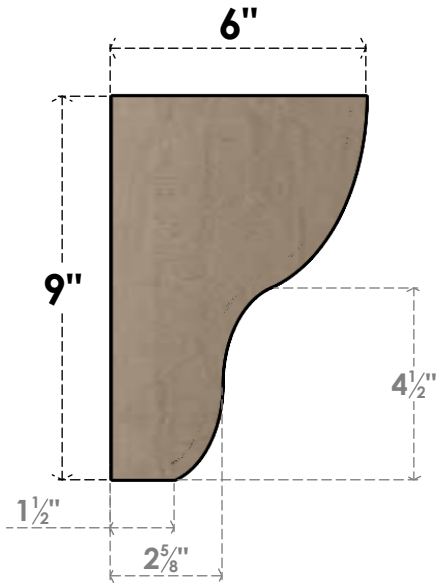

ITEM NUMBER: CORU03X06X09GRNRCPR

3"W X 6"D X 9"H SERIES 2 CLASSIC GREENSBORO ROUGH CEDAR
TIMBERTHANE FAUX WOOD CORBEL, PRIMED

SIDE PROFILE

FRONT PROFILE

ISOMETRIC

EKENA MILLWORK
2300 WEST MAIN ST.
CLARKSVILLE, TX 75426
TOLL FREE: 866-607-0453
WWW.EKENAMILLWORK.COM

NOTES

1. INSTALLATION TO BE COMPLETED IN ACCORDANCE WITH MANUFACTURER'S SPECIFICATIONS.
2. DRAWING MAY NOT BE TO SCALE
3. THIS DRAWING IS INTENDED FOR DESIGN AND PLANNING PURPOSES ONLY.
4. ALL INFORMATION CONTAINED HEREIN WAS CURRENT AT THE TIME OF DEVELOPMENT BUT MUST BE REVIEWED AND APPROVED BY THE PRODUCT MANUFACTURER TO BE CONSIDERED ACCURATE.
5. TIMBERTHANE ARCHITECTURAL PRODUCTS ARE MADE FROM HIGH DENSITY URETHANE AND COME FACTORY PRIMED