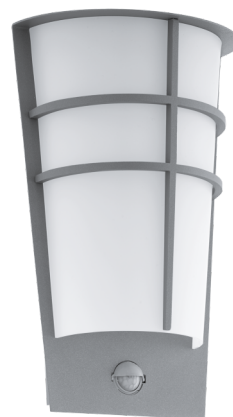

General Information

Type	wall luminaire
Product segment	Outdoor
Theme	sonstige / nicht zuordenbar

Dimensions

Article Height (in mm)	300
Article Length (in mm)	190
Net Weight	1.4 Kilogram
Article Overhang (in mm)	125

Material & Colour

Enclosure Material	zinc-plated steel
Enclosure Colour	silver
Glass/Shade Material	plastic
Glass/Shade Colour	white

Functionality

Switch Type	sensor
Sensor Angle (in °)	90
Sensitivity max. (in lux)	2000
Burning Time min. (in sec.)	10
Burning Time max. (in sec.)	600
Distance (in Meter)	6
Function	corner mounting possible LED replaceable