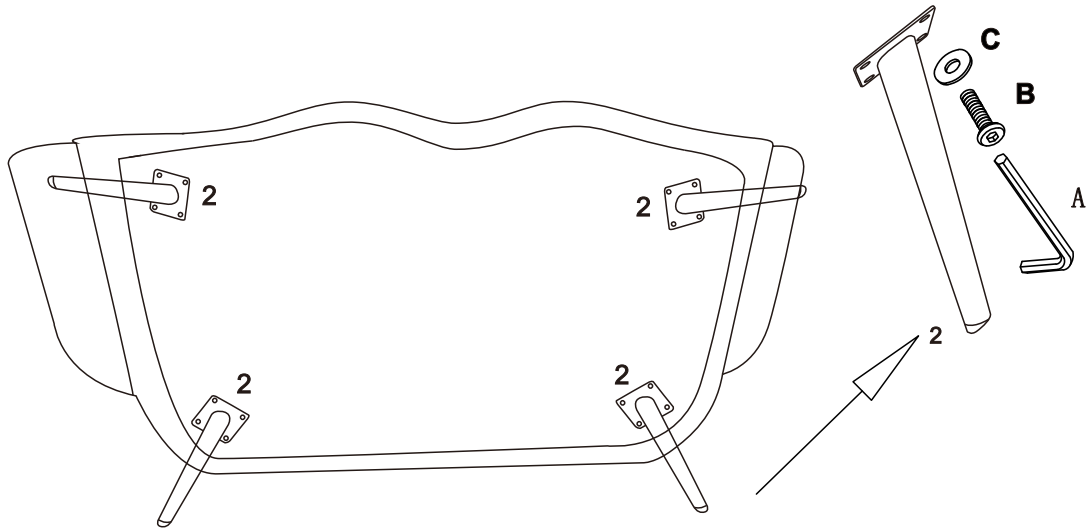

ASSEMBLY INSTRUCTION

1