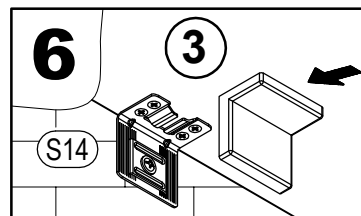

STEP 13

Pearl Corner Makeup Vanity

 E1 0,10*0,47 in x4	 H8 x4	 T11 x1
---	--	---

STEP 14

STEP
15

Pearl Corner Makeup Vanity

	
B Ø 0,47 in x10	D Ø 0,78 in x33

STEP 16