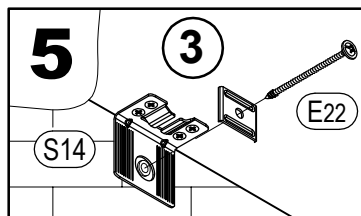

STEP 13

Pearl Corner Makeup Vanity

 E1 0,10*0,47 in x4	 H8 x4	 T11 x1
---	--	---

STEP 14

STEP
15

Pearl Corner Makeup Vanity

	
B Ø 0,47 in x10	D Ø 0,78 in x33

STEP 16