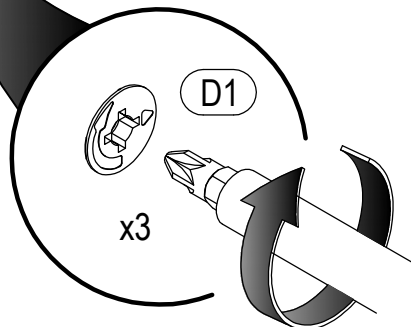

Pearl Corner Makeup Vanity

STEP
6