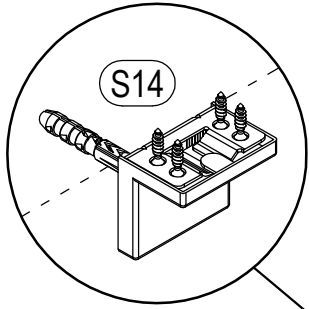

Pearl Corner Makeup Vanity

STEP 11

Pearl Corner Makeup Vanity

 S4 0,62x1,96 in x2	 E3 0,12*0,51 in x4	 S14 K-06 x1
 E5 0,13*0,62 in x4	STEP 12	

Pearl Corner Makeup Vanity

 E3 0,12*0,51 in x4	 H17 x4	 T5 L-15,74 in x2
---	---	---

STEP 13

Pearl Corner Makeup Vanity

 E1 0,10*0,47 in x4	 H8 x4	 T11 x1
---	--	---

STEP 14

STEP
15

Pearl Corner Makeup Vanity

	
B Ø 0,47 in x10	D Ø 0,78 in x33

STEP 16