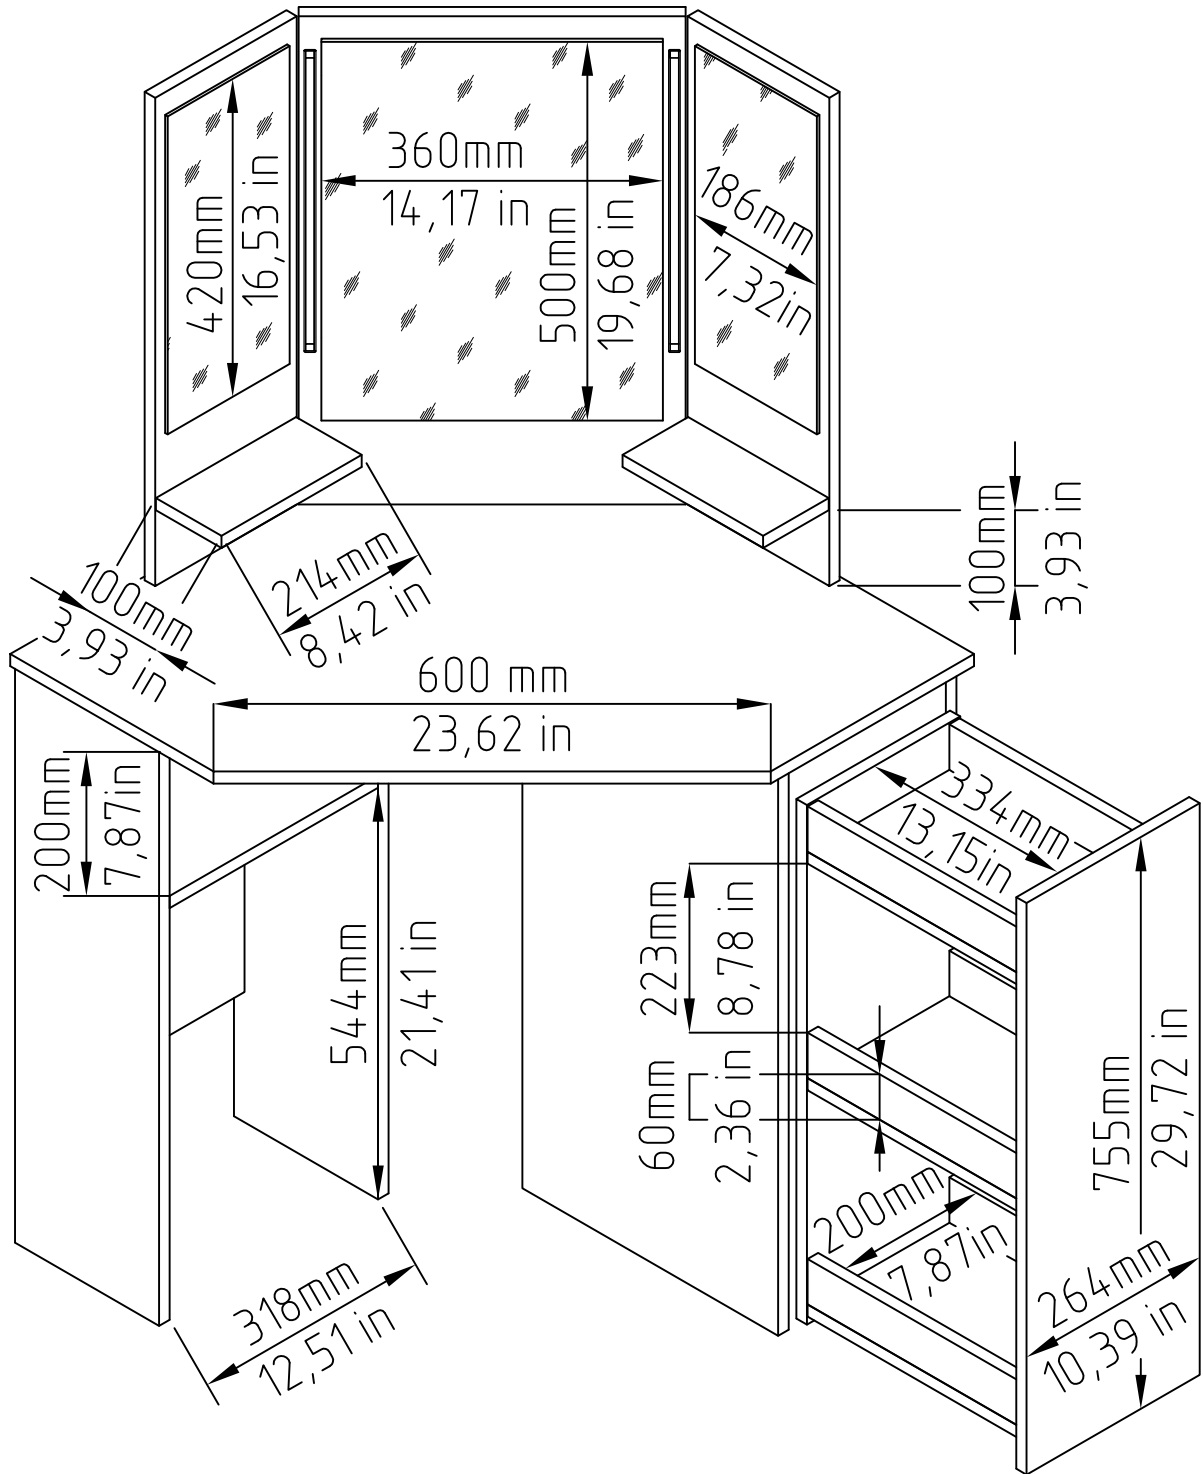

Pearl

Corner Makeup Vanity

Pearl Corner Makeup Vanity

Pearl Corner Makeup Vanity

Pearl Corner Makeup Vanity

 <p>(A1) 0,31*1,18 in x40</p>	 <p>(B1) x10</p>	 <p>(B) Ø 0,47 in x10</p>
 <p>(D) Ø 0,78 in x33</p>	 <p>(D1) 0,59 in x33</p>	 <p>(E1) 0,10*0,47 in x4</p>
 <p>(E3) 0,12*0,51 in x8</p>	 <p>(E5) 0,13*0,62 in x18</p>	 <p>(E22) 0,16*2,55 in x1</p>
 <p>(H6) 0,31*1,96 in x1</p>	 <p>(H8) x4</p>	 <p>(H17) x4</p>
 <p>(K1) x8</p>	 <p>(K6) x4</p>	 <p>(N14) x1</p>
 <p>(R1) x1</p>	 <p>(R4) №4 x1</p>	 <p>(C1) 0,23*1,69 in x33</p>
 <p>(T5) L-15,74 in x2</p>	 <p>(T9) x1</p>	 <p>(T11) x1</p>
 <p>(S4) 0,62x1,96 in x2</p>	 <p>(S14) K-06 x1</p>	

Pearl Corner Makeup Vanity

No	a*b	X	No	a*b	X
1/1	29,92x8,66 in	1	7	25,39x8,50 in	2
1/2	29,92x8,66 in	1	8	8,42x3,93 in	2
2/1	29,92x15,35 in	1	9	29,72x10,39 in	1
2/2	29,92x15,35 in	1	10	13,14x2,36 in	6
3	28,93x28,93 in	1	11	13,14x9,13 in	2
4	12,51x7,87 in	1	11/1	13,14x9,13 in	1
5	12,51x7,87 in	2	12	27,00x9,21 in	1
6	25,39x16,49 in	1	13	9,44x7,08 in	1

Pearl Corner Makeup Vanity

 C1 0,23*1,69 in x14	 D1 0,59 in x12	 N14 x1
--	---	---

 E5 0,13*0,62 in x2

STEP 1

Pearl Corner Makeup Vanity

 <p>(D1) 0,59 in x9</p>	 <p>(A1) 0,31*1,18 in x6</p>	 <p>(K6) x4</p>
 <p>(E5) 0,13*0,62 in x8</p>		

STEP 2

Pearl Corner Makeup Vanity

 C1 0,23*1,69 in x16	 D1 0,59 in x12	 A1 0,31*1,18 in x34
--	---	--

STEP 3

Pearl Corner Makeup Vanity

STEP 4

Pearl Corner Makeup Vanity

STEP 5