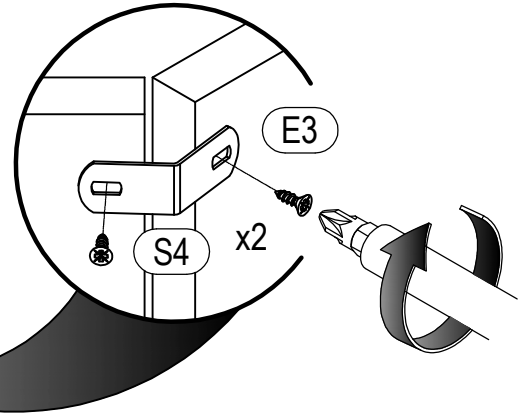

Pearl Corner Makeup Vanity

STEP 11

Pearl Corner Makeup Vanity

 S4 0,62x1,96 in x2	 E3 0,12*0,51 in x4	 S14 K-06 x1
 E5 0,13*0,62 in x4	STEP 12	

Pearl Corner Makeup Vanity

 E3 0,12*0,51 in x4	 H17 x4	 T5 L-15,74 in x2
---	---	---

STEP 13

Pearl Corner Makeup Vanity

 E1 0,10*0,47 in x4	 H8 x4	 T11 x1
---	--	---

STEP 14

STEP
15

Pearl Corner Makeup Vanity

	
B Ø 0,47 in x10	D Ø 0,78 in x33

STEP 16