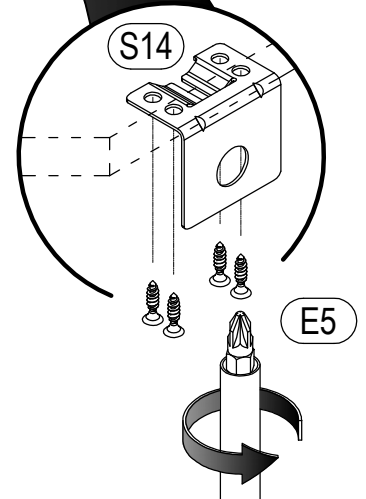

Pearl Corner Makeup Vanity

STEP 11

Pearl Corner Makeup Vanity

 S4 0,62x1,96 in x2	 E3 0,12*0,51 in x4	 S14 K-06 x1
 E5 0,13*0,62 in x4	STEP 12	

Pearl Corner Makeup Vanity

 E3 0,12*0,51 in x4	 H17 x4	 T5 L-15,74 in x2
---	---	---

STEP 13

Pearl Corner Makeup Vanity

 E1 0,10*0,47 in x4	 H8 x4	 T11 x1
---	--	---

STEP 14

STEP
15

Pearl Corner Makeup Vanity

	
B Ø 0,47 in x10	D Ø 0,78 in x33

STEP 16