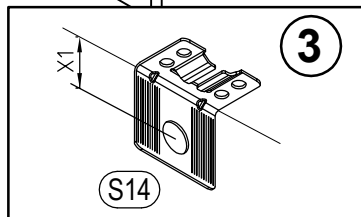

STEP 13

Pearl Corner Makeup Vanity

 E1 0,10*0,47 in x4	 H8 x4	 T11 x1
---	--	---

STEP 14

STEP
15

Pearl Corner Makeup Vanity

	
B Ø 0,47 in x10	D Ø 0,78 in x33

STEP 16