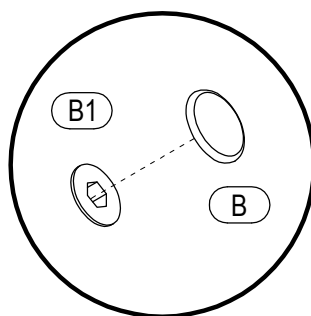

Pearl Corner Makeup Vanity

STEP 11

Pearl Corner Makeup Vanity

 S4 0,62x1,96 in x2	 E3 0,12*0,51 in x4	 S14 K-06 x1
 E5 0,13*0,62 in x4	STEP 12	

Pearl Corner Makeup Vanity

 E3 0,12*0,51 in x4	 H17 x4	 T5 L-15,74 in x2
---	---	---

STEP 13

Pearl Corner Makeup Vanity

 E1 0,10*0,47 in x4	 H8 x4	 T11 x1
---	--	---

STEP 14

STEP
15

Pearl Corner Makeup Vanity

	
B Ø 0,47 in x10	D Ø 0,78 in x33

STEP 16