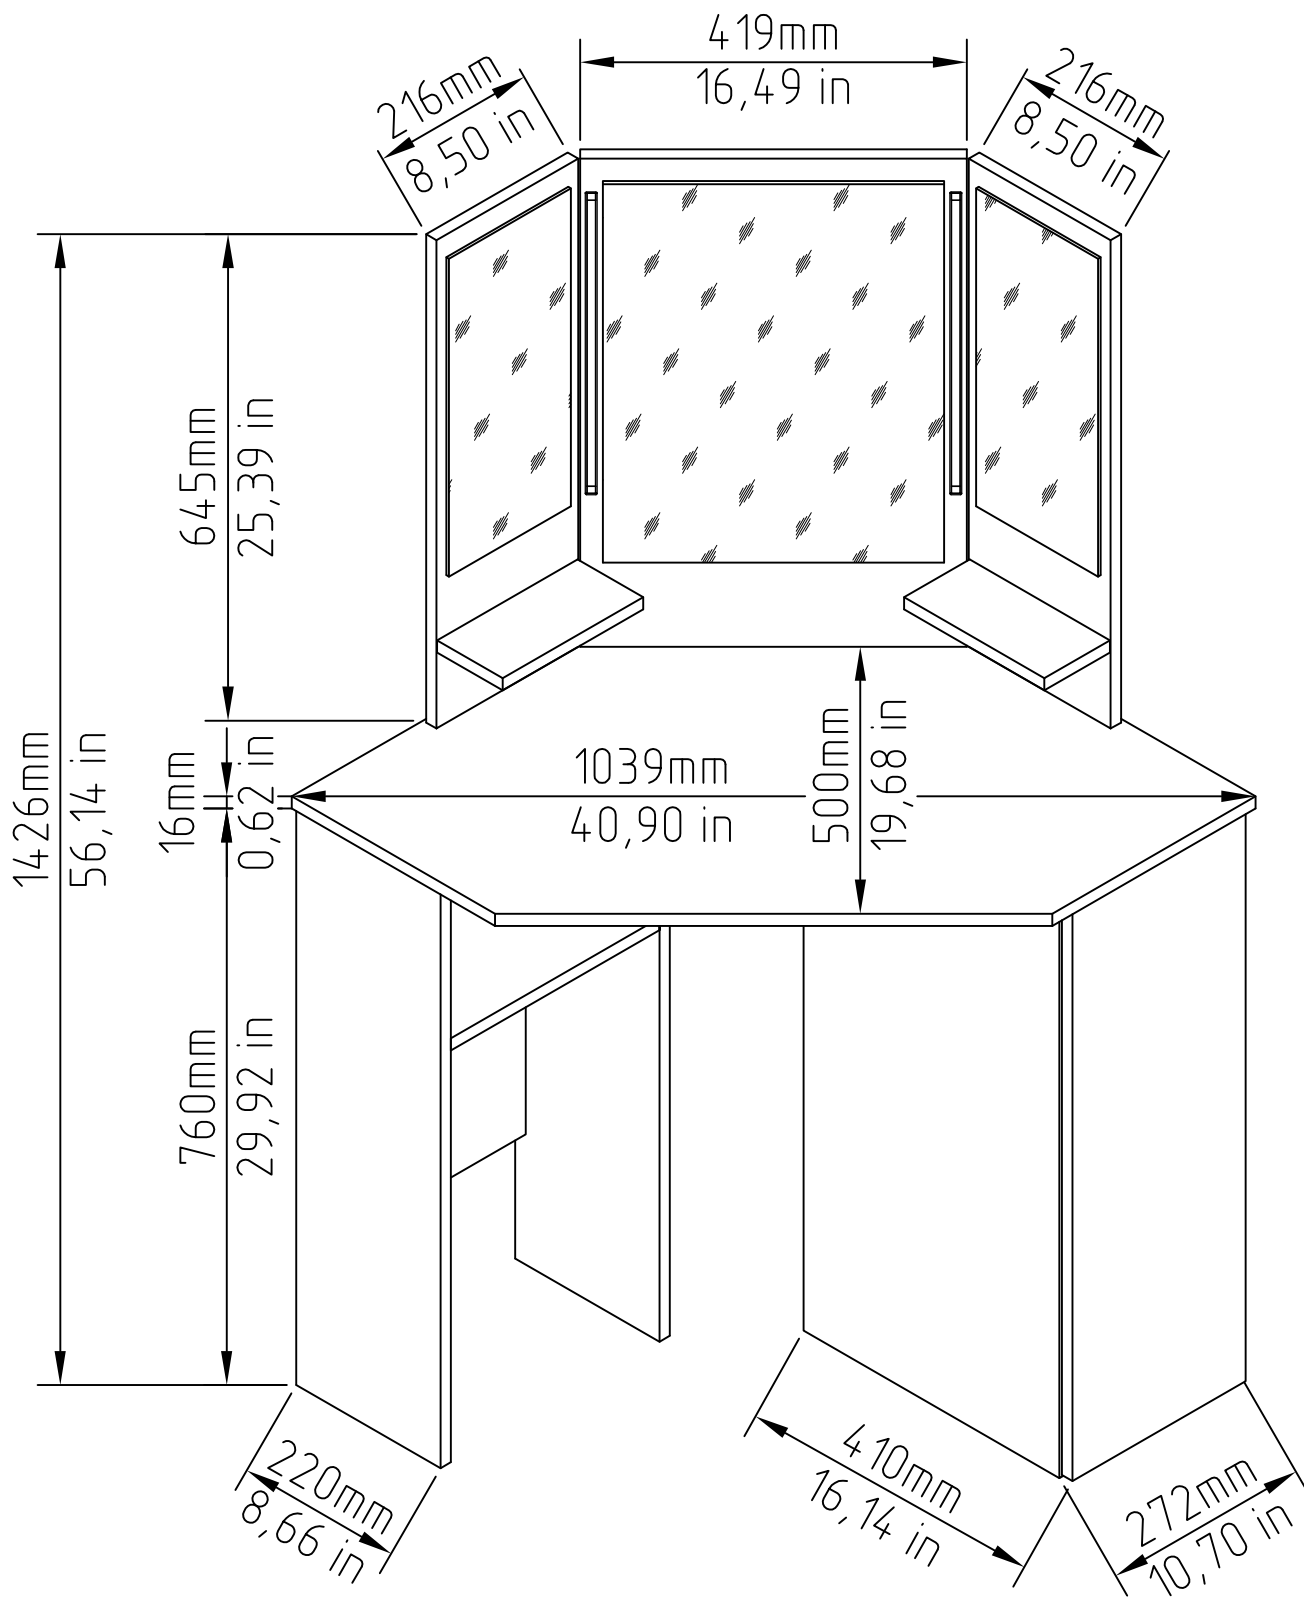

Pearl

Corner Makeup Vanity

Pearl Corner Makeup Vanity

Pearl Corner Makeup Vanity

Pearl Corner Makeup Vanity

 <p>(A1) 0,31*1,18 in x40</p>	 <p>(B1) x10</p>	 <p>(B) Ø 0,47 in x10</p>
 <p>(D) Ø 0,78 in x33</p>	 <p>(D1) 0,59 in x33</p>	 <p>(E1) 0,10*0,47 in x4</p>
 <p>(E3) 0,12*0,51 in x8</p>	 <p>(E5) 0,13*0,62 in x18</p>	 <p>(E22) 0,16*2,55 in x1</p>
 <p>(H6) 0,31*1,96 in x1</p>	 <p>(H8) x4</p>	 <p>(H17) x4</p>
 <p>(K1) x8</p>	 <p>(K6) x4</p>	 <p>(N14) x1</p>
 <p>(R1) x1</p>	 <p>(R4) №4 x1</p>	 <p>(C1) 0,23*1,69 in x33</p>
 <p>(T5) L-15,74 in x2</p>	 <p>(T9) x1</p>	 <p>(T11) x1</p>
 <p>(S4) 0,62x1,96 in x2</p>	 <p>(S14) K-06 x1</p>	

Pearl Corner Makeup Vanity

No	a*b	X	No	a*b	X
1/1	29,92x8,66 in	1	7	25,39x8,50 in	2
1/2	29,92x8,66 in	1	8	8,42x3,93 in	2
2/1	29,92x15,35 in	1	9	29,72x10,39 in	1
2/2	29,92x15,35 in	1	10	13,14x2,36 in	6
3	28,93x28,93 in	1	11	13,14x9,13 in	2
4	12,51x7,87 in	1	11/1	13,14x9,13 in	1
5	12,51x7,87 in	2	12	27,00x9,21 in	1
6	25,39x16,49 in	1	13	9,44x7,08 in	1

Pearl Corner Makeup Vanity

 C1 0,23*1,69 in x14	 D1 0,59 in x12	 N14 x1
--	---	---

 E5 0,13*0,62 in x2

STEP 1

Pearl Corner Makeup Vanity

 <p>(D1) 0,59 in x9</p>	 <p>(A1) 0,31*1,18 in x6</p>	 <p>(K6) x4</p>
 <p>(E5) 0,13*0,62 in x8</p>		

STEP 2

Pearl Corner Makeup Vanity

 C1 0,23*1,69 in x16	 D1 0,59 in x12	 A1 0,31*1,18 in x34
--	---	--

STEP 3

Pearl Corner Makeup Vanity

STEP 4

Pearl Corner Makeup Vanity

STEP 5