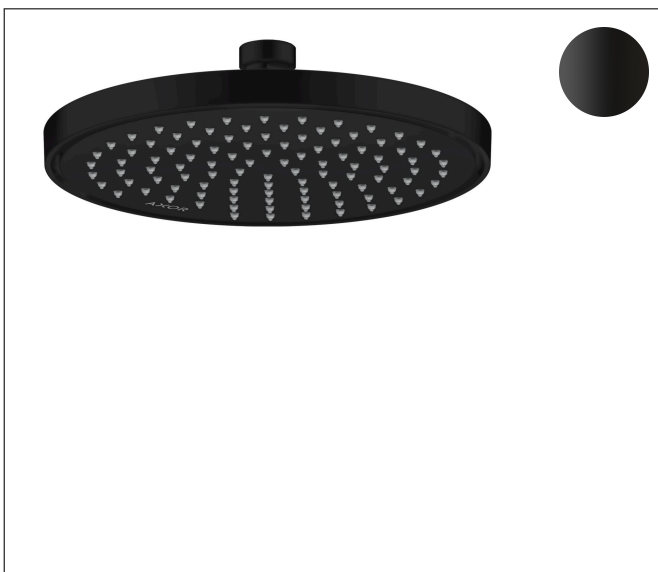

| | |
|-----------|---|
| Brand | AXOR |
| Art. Name | AXOR ShowerSolutions Showerhead 220 1-Jet, 2.5 GPM |
| Art. Nr. | 35367671 |
| Surface | matte black |
| Pos. | 1 |

Product Picture

Features

- Shower head size: 220 mm
- Spray modes: Rain
- Spray face finish: Fully-finished matching spray face
- Flow: 2.5 GPM (9.5 L/Min)
- Showerhead removable for cleaning

Drawing

Technology

Spray Types