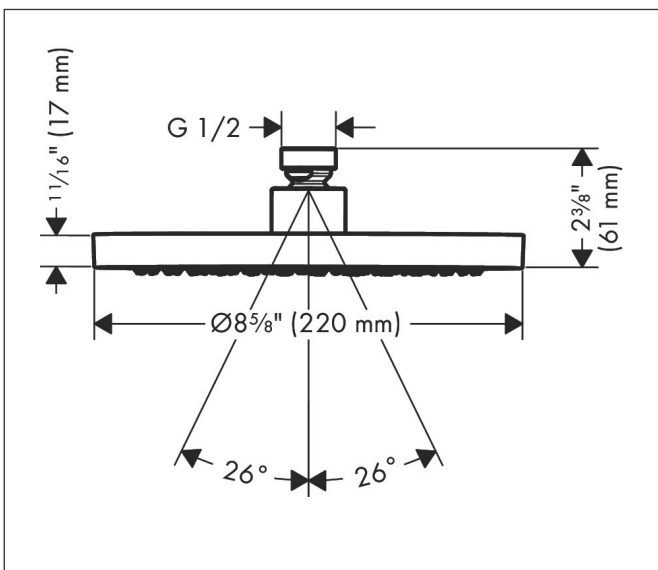

| | |
|-----------|---|
| Brand | AXOR |
| Art. Name | AXOR ShowerSolutions Showerhead 220 1-Jet, 2.5 GPM |
| Art. Nr. | 35367671 |
| Surface | matte black |
| Pos. | 1 |

Product Picture

Features

- Shower head size: 220 mm
- Spray modes: Rain
- Spray face finish: Fully-finished matching spray face
- Flow: 2.5 GPM (9.5 L/Min)
- Showerhead removable for cleaning

Drawing

Technology

Spray Types