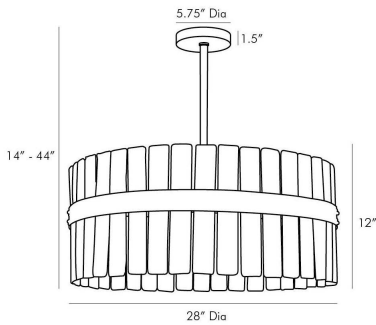

ARTERIOS

SINCLAIR CHANDELIER

89312

H: 14 IN, Dia: 28.00 IN

Antique Brass, Clear Seedy Glass

This timeless chandelier has a beauty all its own. Constructed of over twenty panels of organic seeded glass, each is formed by hand, so they will feature their own individual forms and natural edges. The outer steel band shines in an antique brass finish, with rivet details that offer an unexpected edge to the refined aesthetic. Additional pipe available (PIPE-205). Damp-rated, although limited covered outdoor conditions may affect finish.

APPEARANCE

Material	Steel, Glass
Material Type	Seedy
Finish	Antique Brass, Clear
Finish Will Vary	Yes
Top Coat/Sealant	Yes

DIMENSIONS

Canopy	H: 1.5 IN, Dia: 5.75 IN
Chandelier	H: 12 IN, Dia: 28.00 IN
Minimum Hanging	H: 14 IN
Max Hanging Height	44 in

WIRING

Rating	Damp
Cord	10 FT, Black, SVT
Socket	4, Type A - E26
Maximum Watt	60
Voltage	110-120 V

CERTIFICATIONS

Certifications	Mexico, United Arab Emirates, European Union, United States, Canada
----------------	---

REPLACEMENT PARTS

Replacement Part 1	PIPE-205
Replacement Part 1 Dim	(1) 6", (1) 12"
Replacement Part 2	CANOPY-280
Replacement Part 2 Dim	1.5" x 5.75" Dia

CONTRACT

Contract Suitable	Yes
-------------------	-----