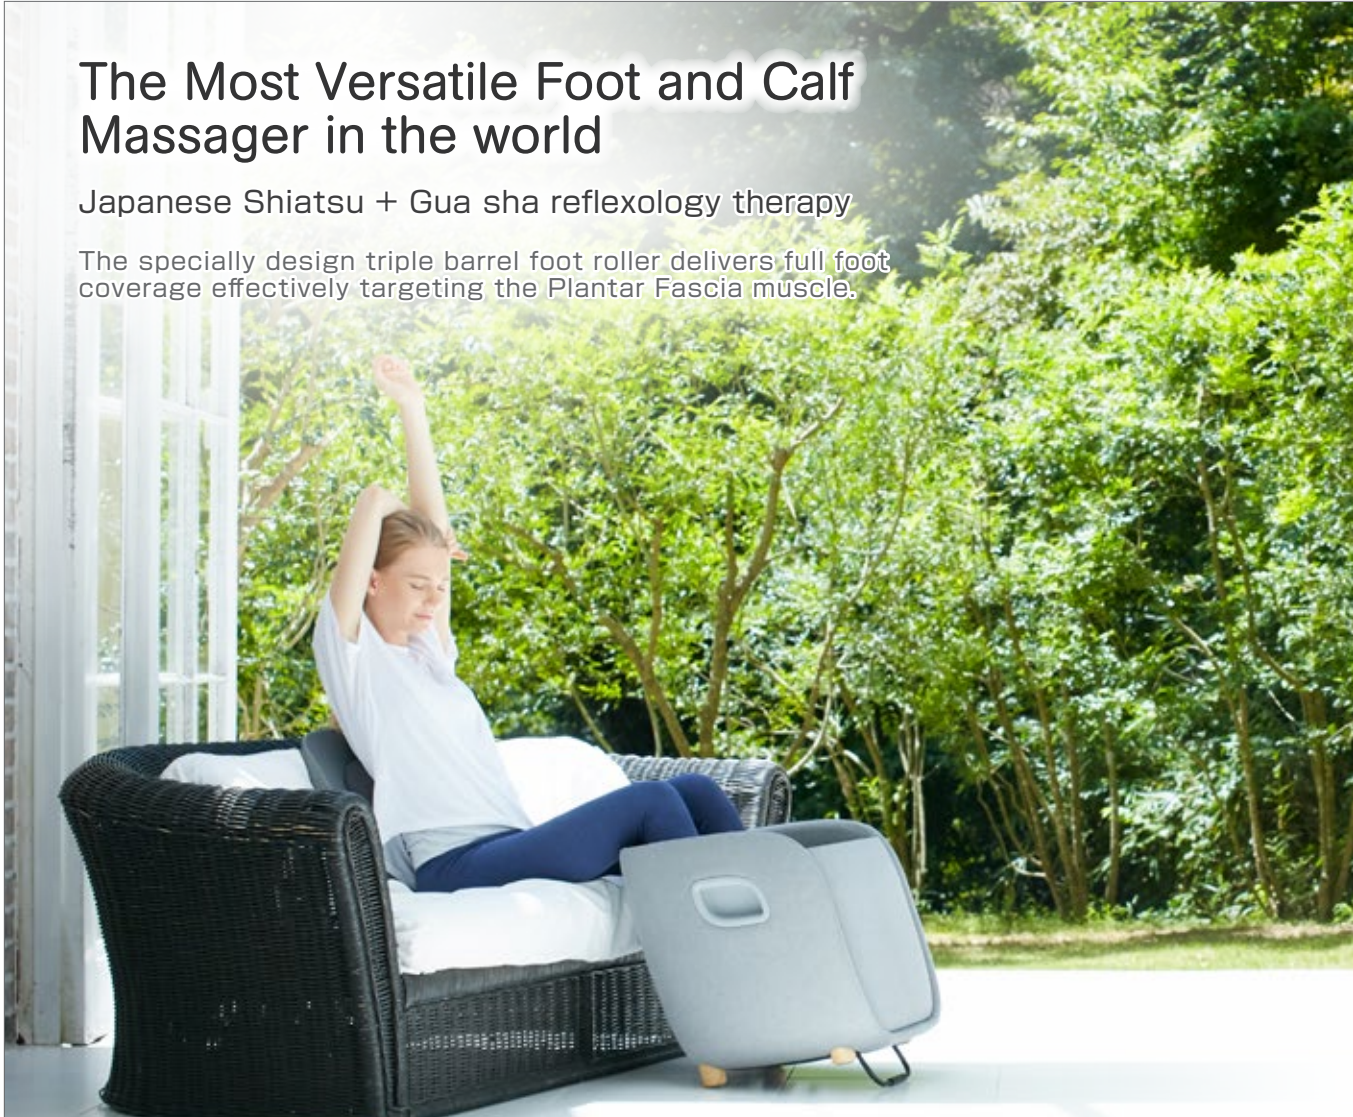

Wireless Lumbar Massage

Just lift off the lid and slide it behind you to deliver heated relaxing lumbar massage to reduce muscle stiffness in the lower back.

- Wireless
- 2600mA Long lasting
- Lithium batteries
- Heater

A massager hidden as an ottoman

With its tasteful modern design no one will even know it's a massager, it seamlessly blends into your living room decor.

The Most Versatile Foot and Calf Massager in the world

Japanese Shiatsu + Gua sha reflexology therapy

The specially design triple barrel foot roller delivers full foot coverage effectively targeting the Plantar Fascia muscle.

Relieving stiffness from your toes through your calves

The mechanical shiatsu roller physically massages the back of the calf to deliver muscle tension reducing massage therapy.

Shiatsu Calf roller

Effective Sole Gua sha Shiatsu

The roller gently works the full arch of the foot providing kneaded relief after a long day.