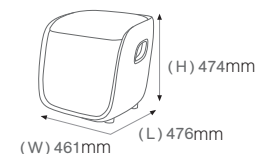

Product Dimension L476 x W461 x H474 mm
(L18.74 x W18.15 x H18.66 in)

Materials: Fabric PVC, ABS

Country of Origin China

Color Grey, Red, Blue

red

gray

blue