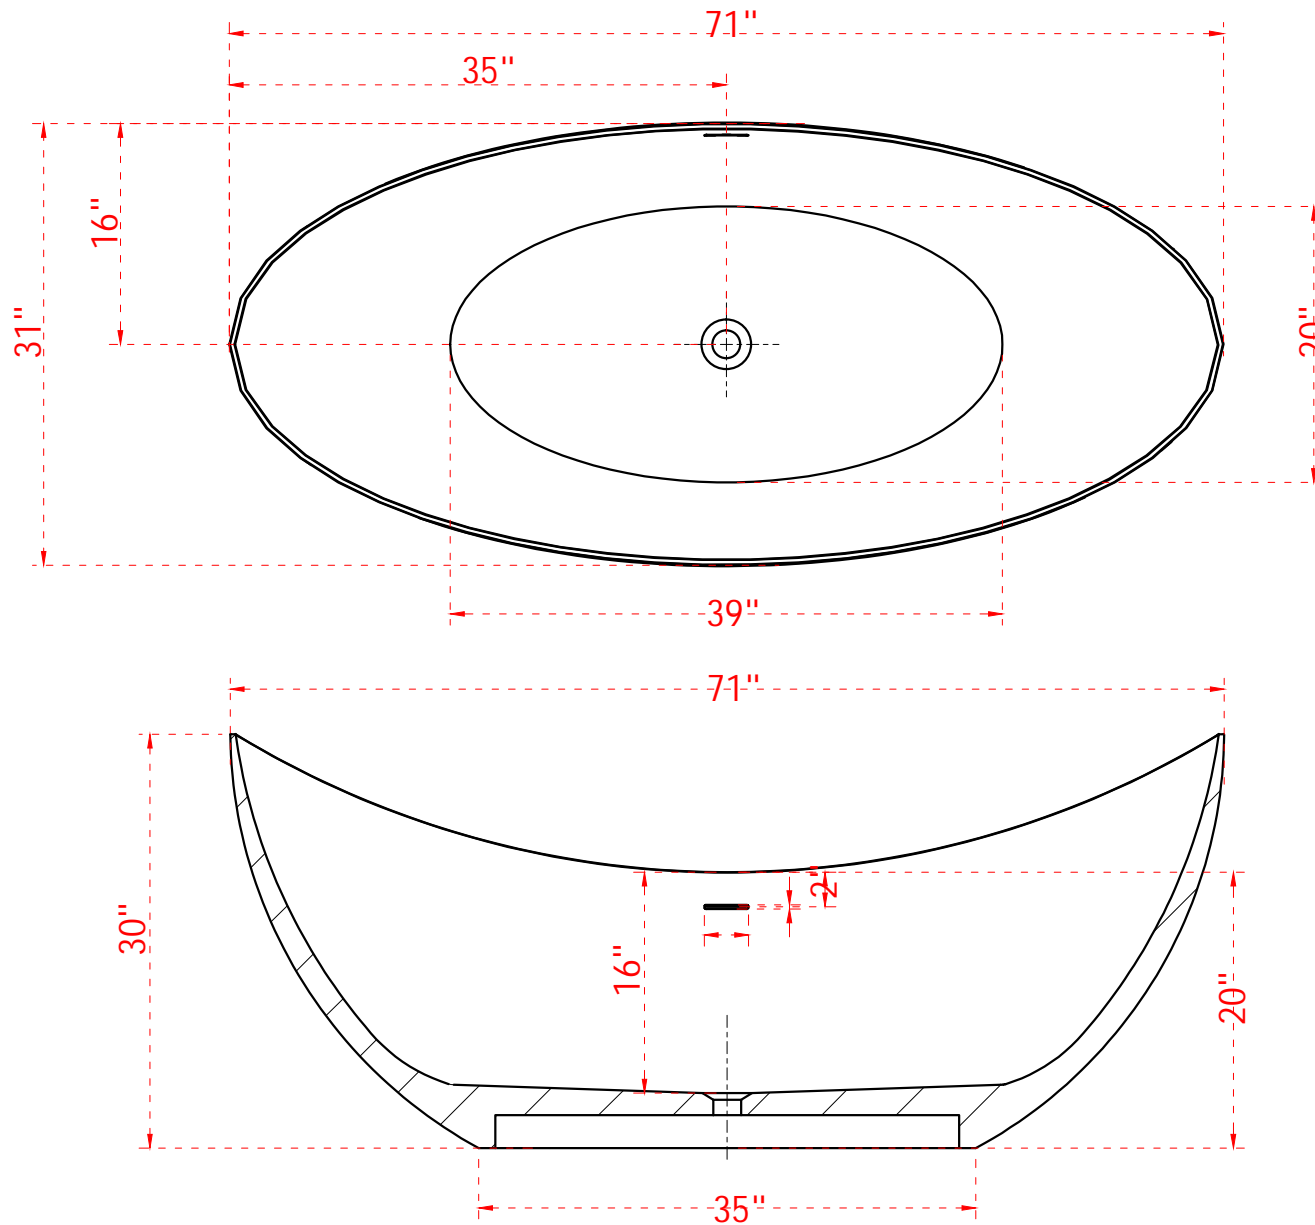

SOLID SURFACE FREESTANDING TUB
Model:Mezza Luna

FEATURES

- Product Finish:White
- Overflow Hole:Yes
- Material:Solid Surface
- Length:71"
- Width:31"
- Height:30"
- Tub Interior Length:39"
- Tub Interior Width:20"
- Water Depth to Rim:16"
- Water Depth to Overflow:13"
- Tap Deck:No
- Drain included:Yes
- Drain Placement:Center
- Faucet Included:No
- Faucet Drillings:No Drillings
- Water Capacity Without/With Overflow:
(Gallons):106/79
- Built-In Adjusters:Yes
- Tub Weight Uncrated (LBS):379
- Tub Weight Crated (LBS):478