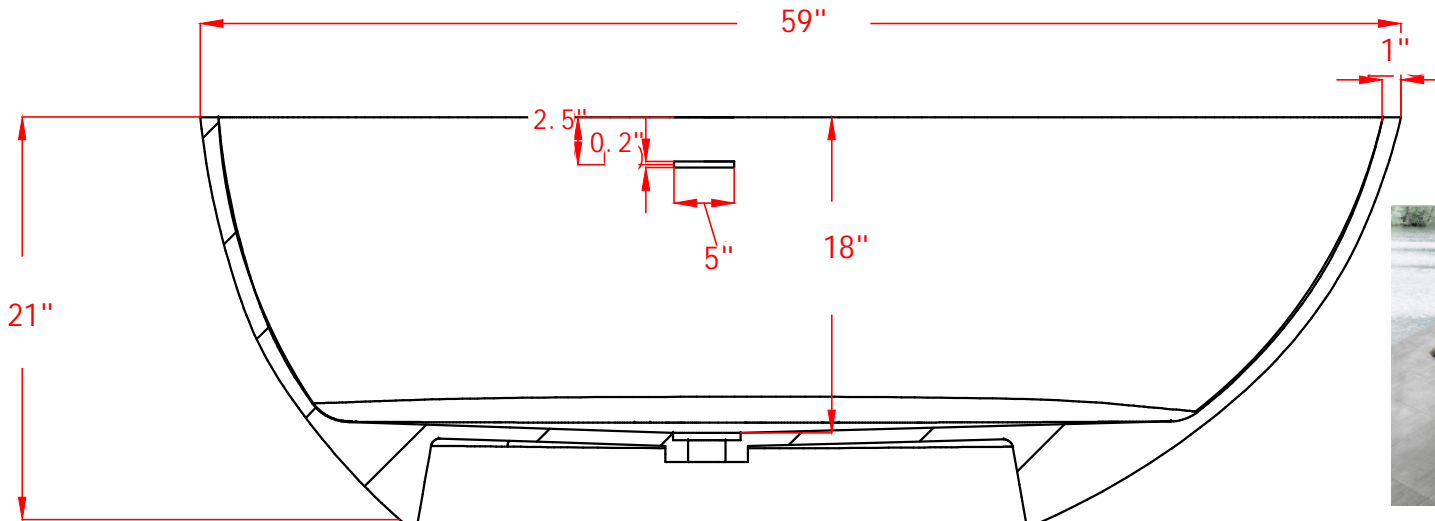

# SOLID SURFACE FREESTANDING TUB

Model: Gloria

## FEATURES

Product Finish:Red Wine  
Overflow Hole:Yes  
Material:Solid Surface  
Length:59"  
Width:30"  
Height:21"  
Tub Interior Length:41"  
Tub Interior Width:19"  
Water Depth to Rim:18"  
Water Depth to Overflow:15"  
Tap Deck:No  
Drain included:Yes  
Drain Placement:Center  
Faucet Included:No  
Faucet Drillings:No Drillings  
Water Capacity Without/With Overflow:  
(Gallons):92/79  
Built-In Adjusters:Yes  
Tub Weight Uncrated (LBS):309  
Tub Weight Crated (LBS):408