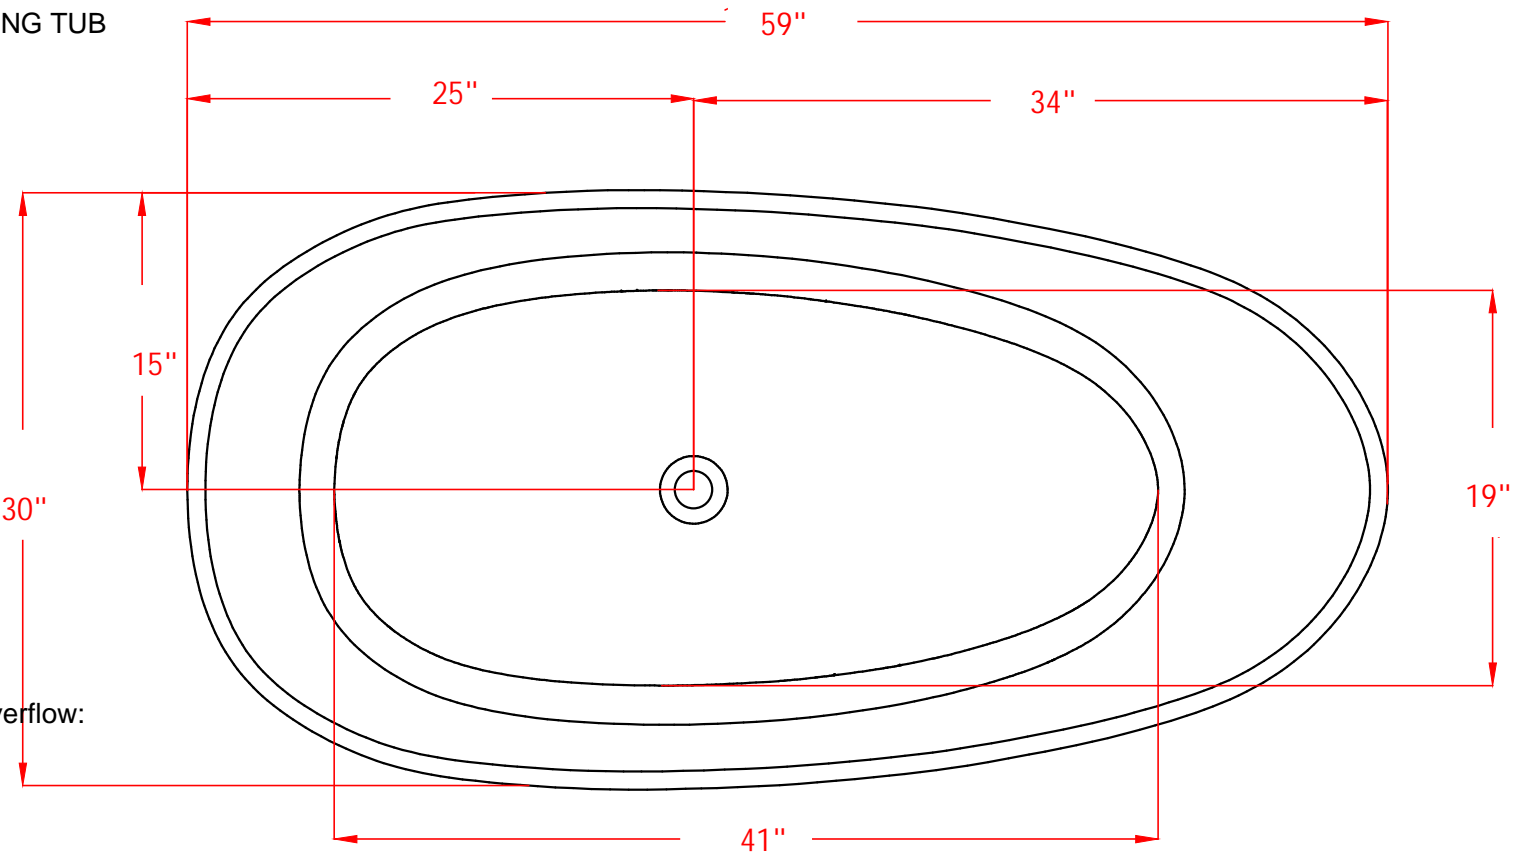

# SOLID SURFACE FREESTANDING TUB

Model: Gloria

## FEATURES

Product Finish:Red Wine  
Overflow Hole:Yes  
Material:Solid Surface  
Length:59"  
Width:30"  
Height:21"  
Tub Interior Length:41"  
Tub Interior Width:19"  
Water Depth to Rim:18"  
Water Depth to Overflow:15"  
Tap Deck:No  
Drain included:Yes  
Drain Placement:Center  
Faucet Included:No  
Faucet Drillings:No Drillings  
Water Capacity Without/With Overflow:  
(Gallons):92/79  
Built-In Adjusters:Yes  
Tub Weight Uncrated (LBS):309  
Tub Weight Crated (LBS):408