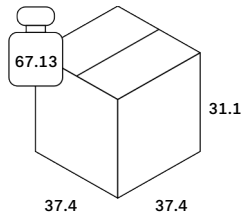

Care Instruction - Upholstered Fabric

Line Drawing

Finishing

Upholstery covering

Type	Bouclé
Color	Dark Grey
Swatch	MAR-100299

Dimensions

General Dimensions

Width (in)	118.5
Depth (in)	67.5
Height (in)	30
Net weight (lbs)	173.4

N701 modular sofa set - Dark Grey fabric - combo left - 1 seater + 3 seater + 90° square corner 301/171/76

22089

Packaging

Packaging General	Packaging Material Details				
	Material	Weight (gram)	Percentage	Recycled	Recyclable
Packaging with outer crate					
Packaging with inner pallet					
Carton box density (burst strength)					

Packaging Details

Pack number	1		
Pack length (in)	33.07	Vol (ft3)	16.37
Pack width (in)	37.4	GW (lbs)	57.1
Pack thickness (in)	31.1	EAN	5404023624413

Pack number	2		
Pack length (in)	83.27	Vol (ft3)	41.23
Pack width (in)	37.4	GW (lbs)	120.48
Pack thickness (in)	31.1	EAN	

Pack number	3		
Pack length (in)	37.4	Vol (ft3)	25.18
Pack width (in)	37.4	GW (lbs)	67.13
Pack thickness (in)	31.1	EAN	

N701 modular sofa set - Dark Grey fabric - combo left - 1 seater + 3 seater + 90° square corner 301/171/76