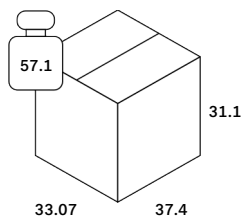

Care Instruction - Upholstered Fabric

Line Drawing

Finishing

Upholstery covering

Type	Bouclé
Color	Dark Grey
Swatch	MAR-100299

Dimensions

General Dimensions

Width (in)	118.5
Depth (in)	67.5
Height (in)	30
Net weight (lbs)	173.4

N701 modular sofa set - Dark Grey fabric - combo left - 1 seater + 3 seater + 90° square corner 301/171/76

22089

Packaging

Packaging General	Packaging Material Details				
	Material	Weight (gram)	Percentage	Recycled	Recyclable
Packaging with outer crate					
Packaging with inner pallet					
Carton box density (burst strength)					

Packaging Details

Pack number	1		
Pack length (in)	33.07	Vol (ft3)	16.37
Pack width (in)	37.4	GW (lbs)	57.1
Pack thickness (in)	31.1	EAN	5404023624413

Pack number	2		
Pack length (in)	83.27	Vol (ft3)	41.23
Pack width (in)	37.4	GW (lbs)	120.48
Pack thickness (in)	31.1	EAN	

Pack number	3		
Pack length (in)	37.4	Vol (ft3)	25.18
Pack width (in)	37.4	GW (lbs)	67.13
Pack thickness (in)	31.1	EAN	

N701 modular sofa set - Dark Grey fabric - combo left - 1 seater + 3 seater + 90° square corner 301/171/76