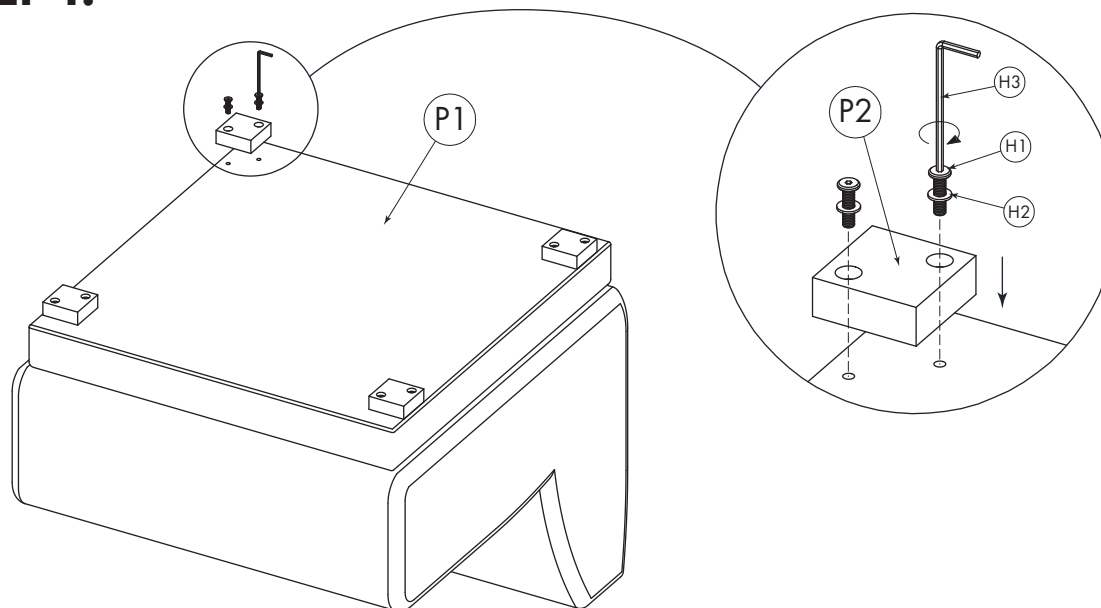

PARTS AND HARDWARE.

PARTS LIST

No.	DESCRIPTION	IMAGE	Q'TY
P1	SEAT		1
P2	LEGS		4

HARDWARE LIST

No.	DESCRIPTION	IMAGE	Q'TY
H1	BOLTS (M6-25MM)		8
H2	FLAT WASHERS (Ø11-Ø6.5-1.5MM)		8
H3	ALLEN WRENCH (K4)		1
H4	FELT PAD (70-70MM)		4
H5	MALE BRACKETS (55-43-18MM)		2
H6	FEMALE BRACKETS (140-54-13MM)		2
H7	SCREWS (M3-25MM)		18

NOTES.

Thank you for purchasing this quality product! Be sure to check all packing material carefully for small part that may have come loose inside the carton during shipping.

CAUTION: The item is heavy, assembly should be performed by two people.

STEP 1.