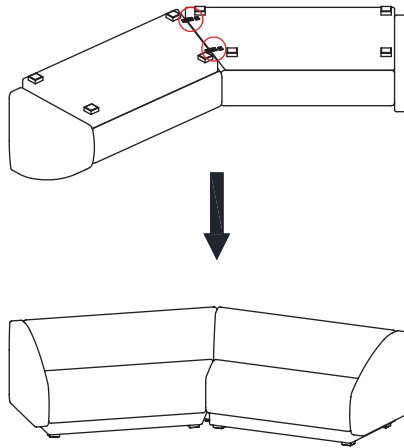

ASSEMBLY INSTRUCTIONS.

CHAIR OFF WHITE

THANK YOU FOR YOUR PURCHASE!

PARTS AND HARDWARE.

PARTS LIST

No.	DESCRIPTION	IMAGE	Q'TY
P1	SEAT		1
P2	LEGS		4

HARDWARE LIST

No.	DESCRIPTION	IMAGE	Q'TY
H1	BOLTS (M6-25MM)		8
H2	FLAT WASHERS (Ø11-Ø6.5-1.5MM)		8
H3	ALLEN WRENCH (K4)		1
H4	FELT PAD (70-70MM)		4
H5	MALE BRACKETS (55-43-18MM)		2
H6	FEMALE BRACKETS (140-54-13MM)		2
H7	SCREWS (M3-25MM)		18

STEP 1.

STEP 2.

STEP 3.

OPTION 1

OPTION 2

OPTION 3

OPTION 4

OPTION 5