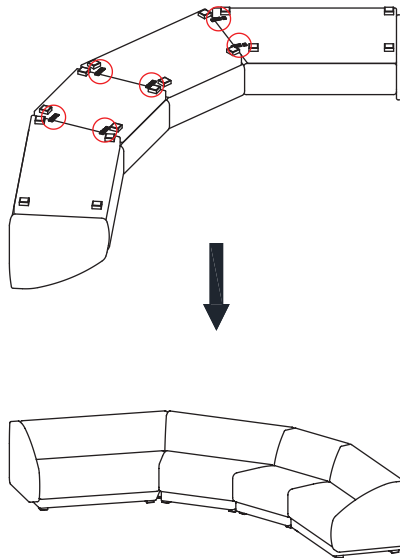

ASSEMBLY INSTRUCTIONS.

CHAIR OFF WHITE

THANK YOU FOR YOUR PURCHASE!

PARTS AND HARDWARE.

PARTS LIST

No.	DESCRIPTION	IMAGE	Q'TY
P1	SEAT		1
P2	LEGS		4

HARDWARE LIST

No.	DESCRIPTION	IMAGE	Q'TY
H1	BOLTS (M6-25MM)		8
H2	FLAT WASHERS (Ø11-Ø6.5-1.5MM)		8
H3	ALLEN WRENCH (K4)		1
H4	FELT PAD (70-70MM)		4
H5	MALE BRACKETS (55-43-18MM)		2
H6	FEMALE BRACKETS (140-54-13MM)		2
H7	SCREWS (M3-25MM)		18

STEP 1.

STEP 2.

STEP 3.

OPTION 1

OPTION 2

OPTION 3

OPTION 4

OPTION 5