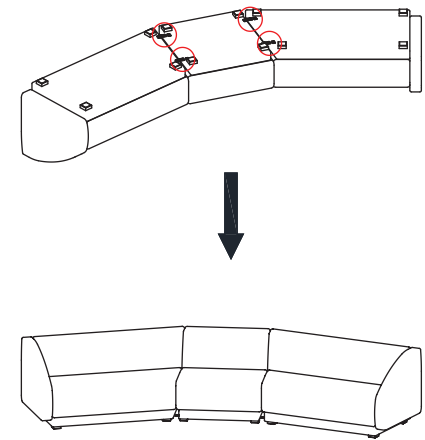

ASSEMBLY INSTRUCTIONS.

CHAIR OFF WHITE

THANK YOU FOR YOUR PURCHASE!

PARTS AND HARDWARE.

PARTS LIST

No.	DESCRIPTION	IMAGE	Q'TY
P1	SEAT		1
P2	LEGS		4

HARDWARE LIST

No.	DESCRIPTION	IMAGE	Q'TY
H1	BOLTS (M6-25MM)		8
H2	FLAT WASHERS (Ø11-Ø6.5-1.5MM)		8
H3	ALLEN WRENCH (K4)		1
H4	FELT PAD (70-70MM)		4
H5	MALE BRACKETS (55-43-18MM)		2
H6	FEMALE BRACKETS (140-54-13MM)		2
H7	SCREWS (M3-25MM)		18

STEP 1.

STEP 2.

STEP 3.

OPTION 1

OPTION 2

OPTION 3

OPTION 4

OPTION 5