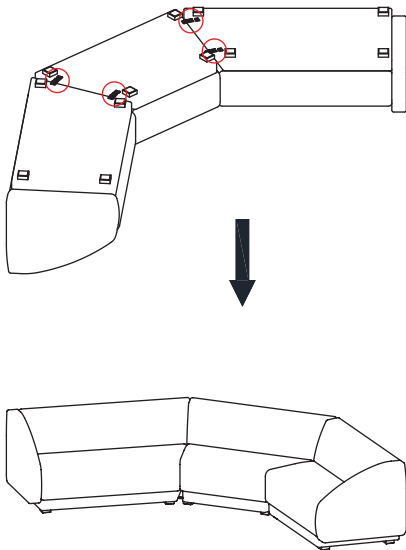

ASSEMBLY INSTRUCTIONS.

CHAIR OFF WHITE

THANK YOU FOR YOUR PURCHASE!

PARTS AND HARDWARE.

PARTS LIST

No.	DESCRIPTION	IMAGE	Q'TY
P1	SEAT		1
P2	LEGS		4

HARDWARE LIST

No.	DESCRIPTION	IMAGE	Q'TY
H1	BOLTS (M6-25MM)		8
H2	FLAT WASHERS (Ø11-Ø6.5-1.5MM)		8
H3	ALLEN WRENCH (K4)		1
H4	FELT PAD (70-70MM)		4
H5	MALE BRACKETS (55-43-18MM)		2
H6	FEMALE BRACKETS (140-54-13MM)		2
H7	SCREWS (M3-25MM)		18

STEP 1.

STEP 2.

STEP 3.

OPTION 1

OPTION 2

OPTION 3

OPTION 4

OPTION 5