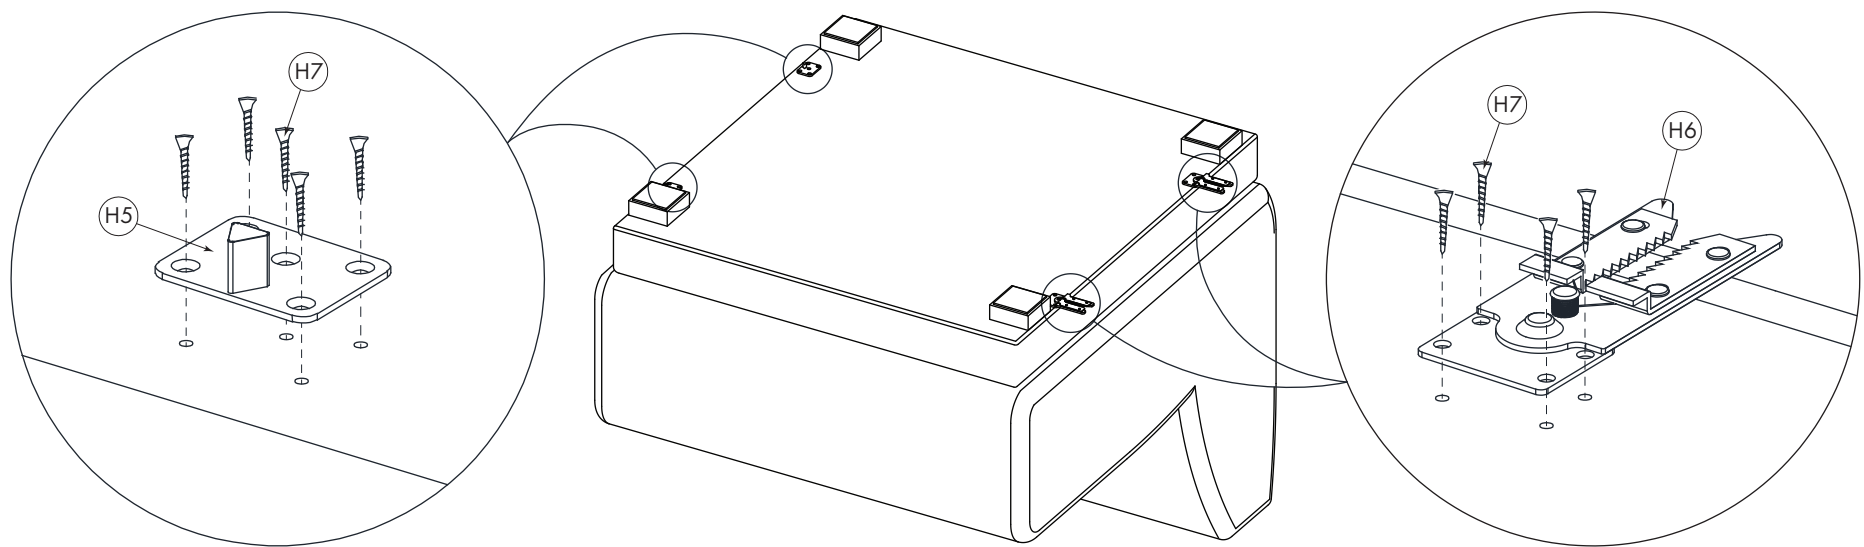

ASSEMBLY INSTRUCTIONS.

CHAIR OFF WHITE

THANK YOU FOR YOUR PURCHASE!

PARTS AND HARDWARE.

PARTS LIST

No.	DESCRIPTION	IMAGE	Q'TY
P1	SEAT		1
P2	LEGS		4

HARDWARE LIST

No.	DESCRIPTION	IMAGE	Q'TY
H1	BOLTS (M6-25MM)		8
H2	FLAT WASHERS (Ø11-Ø6.5-1.5MM)		8
H3	ALLEN WRENCH (K4)		1
H4	FELT PAD (70-70MM)		4
H5	MALE BRACKETS (55-43-18MM)		2
H6	FEMALE BRACKETS (140-54-13MM)		2
H7	SCREWS (M3-25MM)		18

NOTES.

Thank you for purchasing this quality product! Be sure to check all packing material carefully for small part that may have come loose inside the carton during shipping.

CAUTION: The item is heavy, assembly should be performed by two people.

STEP 1.

STEP 2.

STEP 3.

OPTION 1

OPTION 2

OPTION 3

OPTION 4

OPTION 5