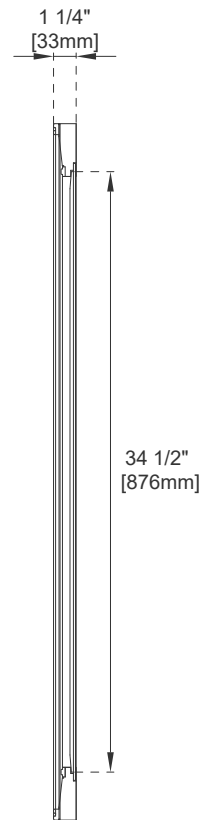

29" MIRROR

Features and Materials

Solids: BNM/BW/GW/SGR/SL/VV-Poplar;
SBR/WWW-Para Wood
Panels: Plywood
Installation Type: Wall Mounted
Bevel on Mirror: 1"
Options to hang-Vertical or Horizontal

Dimension

Width: 40"
Depth: 1-1/4"
Height: 40"

29" MIRROR

Top View

Front View

Side View

All dimensions are nominal