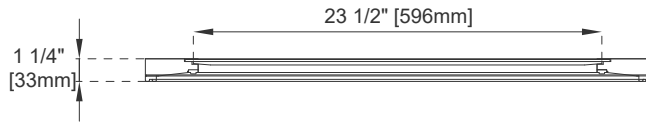

29" MIRROR

Features and Materials

Solids: BNM/BW/GW/SGR/SL/VV-Poplar;
SBR/WWW-Para Wood
Panels: Plywood
Installation Type: Wall Mounted
Bevel on Mirror: 1"
Options to hang-Vertical or Horizontal

Dimension

Width: 40"
Depth: 1-1/4"
Height: 40"

29" MIRROR

Top View

Front View

Side View

All dimensions are nominal