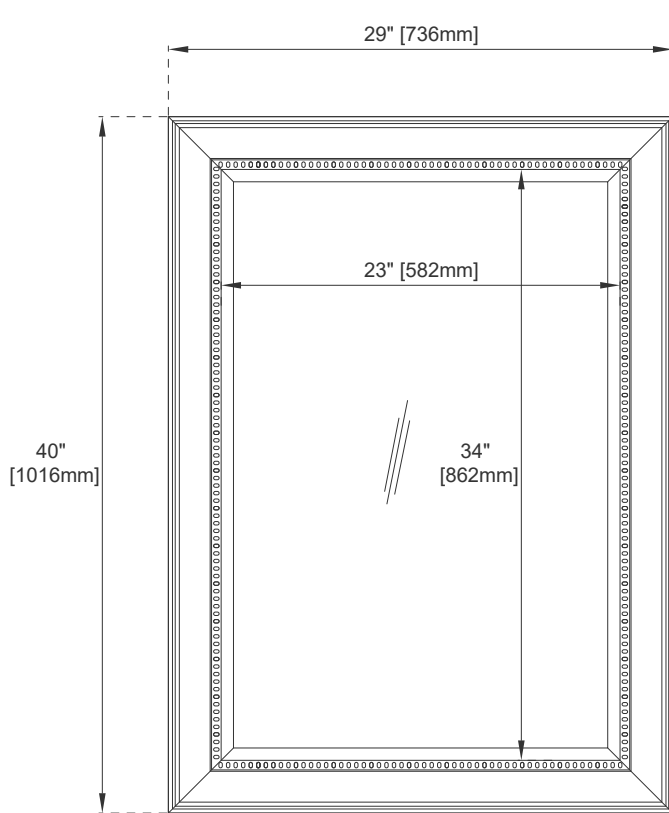

29" MIRROR

Features and Materials

Solids: BNM/BW/GW/SGR/SL/VV-Poplar;
SBR/WWW-Para Wood
Panels: Plywood
Installation Type: Wall Mounted
Bevel on Mirror: 1"
Options to hang-Vertical or Horizontal

Dimension

Width: 40"
Depth: 1-1/4"
Height: 40"

29" MIRROR

Top View

Front View

Side View

All dimensions are nominal