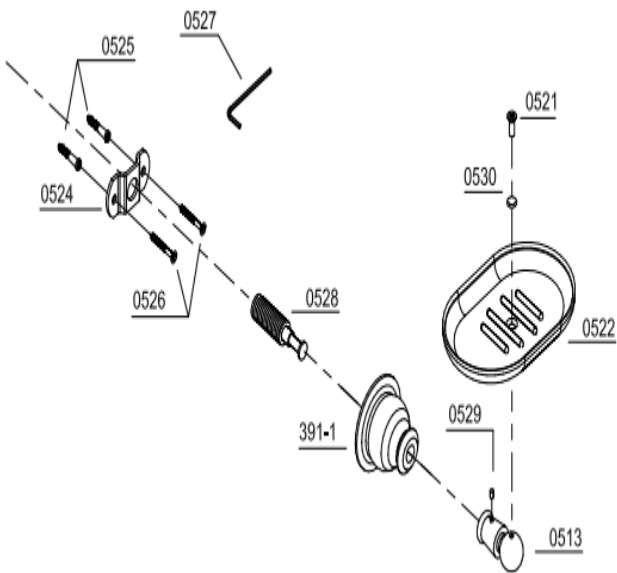

The Rio Grande Traditional Style Wall Mounted Soap Dish with High Quality Solid Brass and Escutcheon

GUARANTEE & AFTERCARE

When installing or using tools, take care to avoid damaging the finish or fitting. Clean regularly with a soft damp cloth only to maintain appearance; avoid abrasive cleaners or detergents as they may cause surface damage. The company guarantees against faulty materials or manufacturing, excluding serviceable parts, if installed, cared for, and used according to our instructions.

COMPONENTS LIST

BILL OF MATERIAL				
ITEM	PT/ASSY	DESCRIPTION	TYPE	QTY
1	0525	Tile Anchor	ASSEMBLY	2
2	0524	Mounting Bracket	ASSEMBLY	2
3	0526	Screw	ASSEMBLY	1
4	0528	ASM	ASSEMBLY	1
5	391-1	Handle Escutcheon	ASSEMBLY	1
6	0529	Final Robe Hook	ASSEMBLY	2
7	0513	Post	ASSEMBLY	2