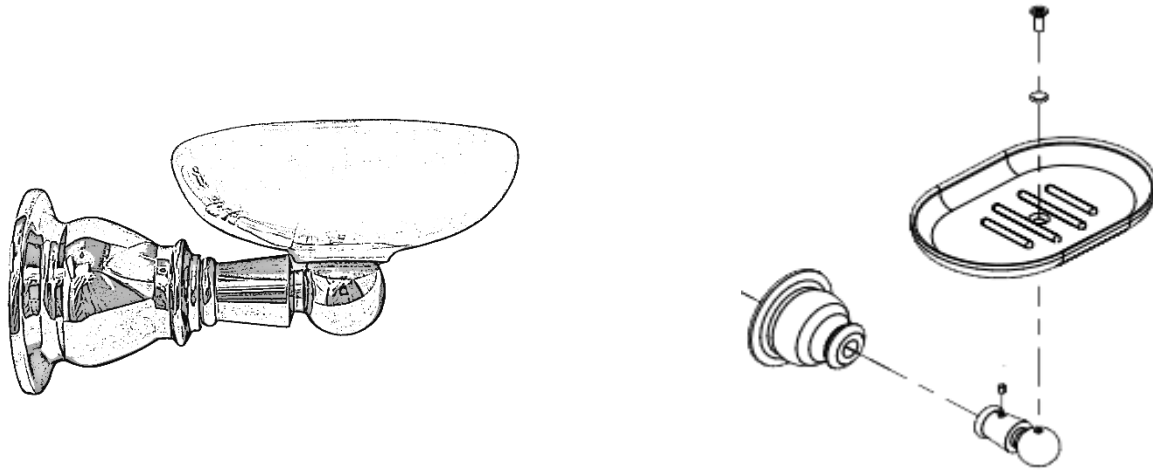

The Rio Grande Traditional Style Wall Mounted Soap Dish with High Quality Solid Brass and Escutcheon

GUARANTEE & AFTERCARE

When installing or using tools, take care to avoid damaging the finish or fitting. Clean regularly with a soft damp cloth only to maintain appearance; avoid abrasive cleaners or detergents as they may cause surface damage. The company guarantees against faulty materials or manufacturing, excluding serviceable parts, if installed, cared for, and used according to our instructions.

COMPONENTS LIST

BILL OF MATERIAL				
ITEM	PT/ASSY	DESCRIPTION	TYPE	QTY
1	0525	Tile Anchor	ASSEMBLY	2
2	0524	Mounting Bracket	ASSEMBLY	2
3	0526	Screw	ASSEMBLY	1
4	0528	ASM	ASSEMBLY	1
5	391-1	Handle Escutcheon	ASSEMBLY	1
6	0529	Final Robe Hook	ASSEMBLY	2
7	0513	Post	ASSEMBLY	2