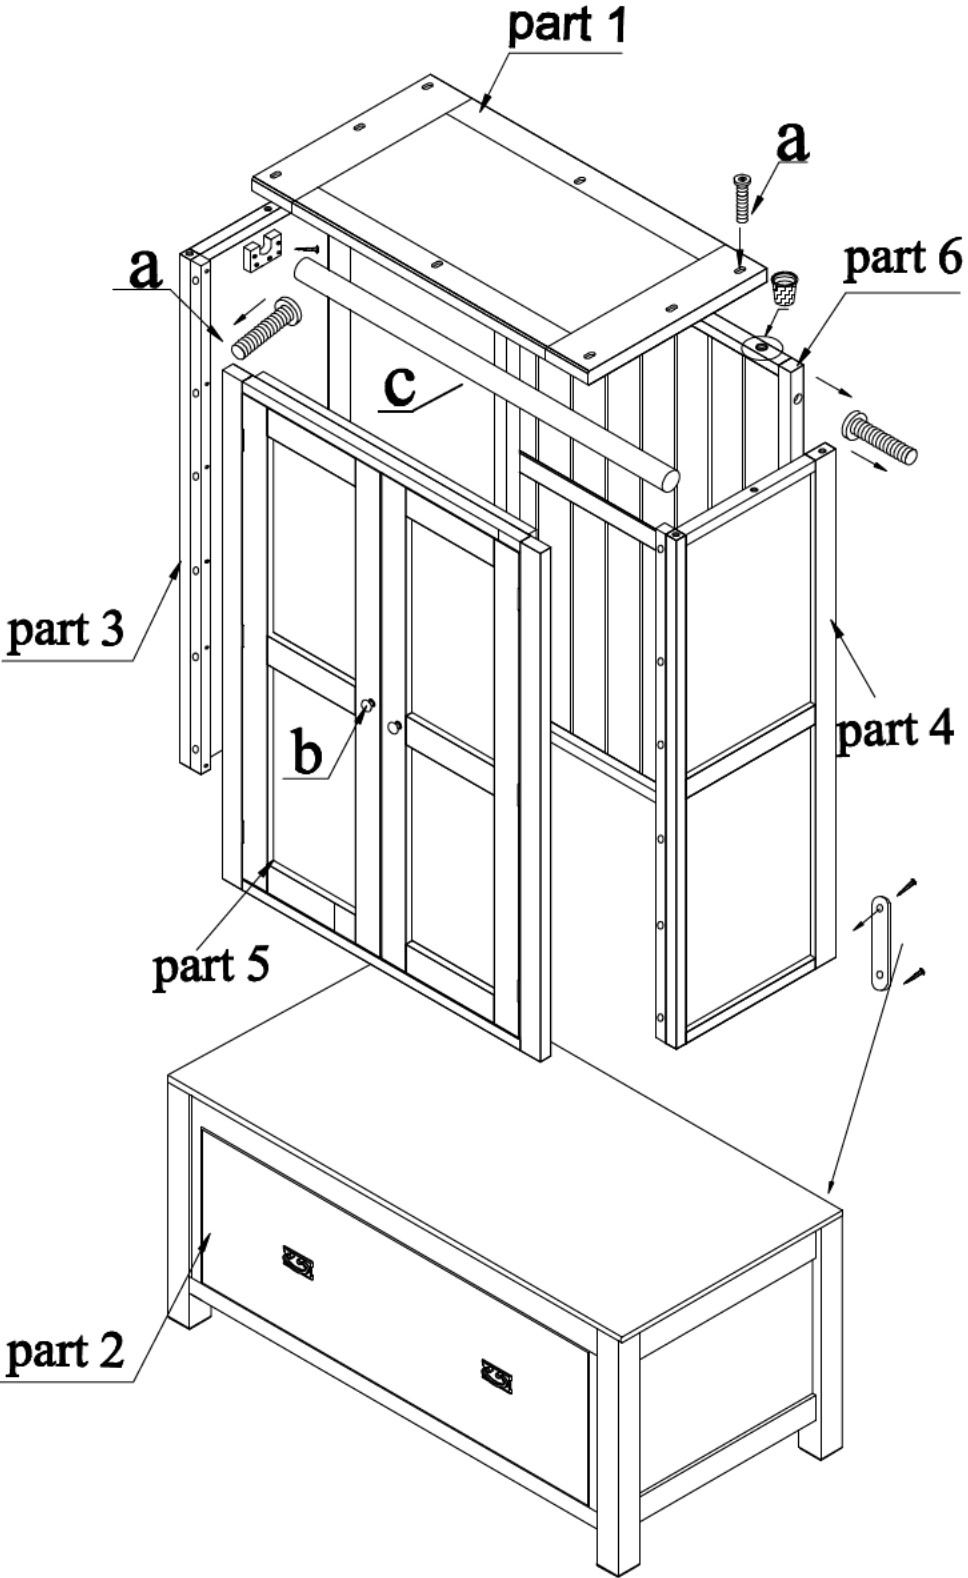

# 1 DRAWER WARDROBE

## FITTINGS

Hexa Bolt	Handle	Hanging Rail	Hexa Wrench
			
M6×35	a×32	e×1	f×1