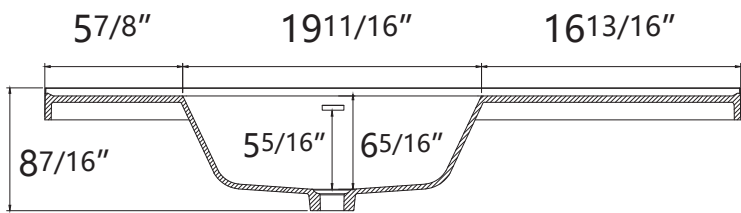

DIMENSION DETAILS

BATHROOM VANITY

PRODUCT
INSTRUCTION
VIDEO

PRODUCT SIZE: 42"

Top View

VANITY SIZE

Front View

Side View