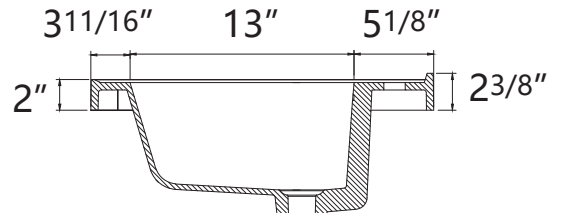

DIMENSION DETAILS

BATHROOM VANITY

PRODUCT
INSTRUCTION
VIDEO

PRODUCT SIZE: 42"

Top View

VANITY SIZE

Front View

Side View