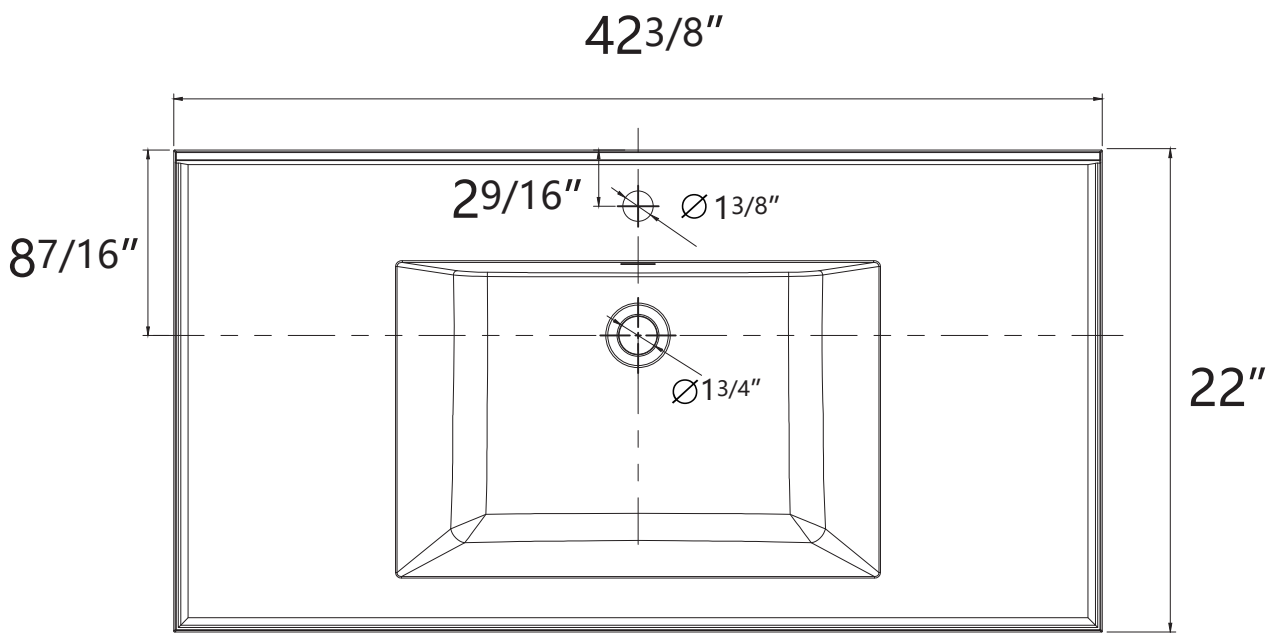

DIMENSION DETAILS

BATHROOM VANITY

PRODUCT
INSTRUCTION
VIDEO

PRODUCT SIZE: 42"

Top View

VANITY SIZE

Front View

Side View