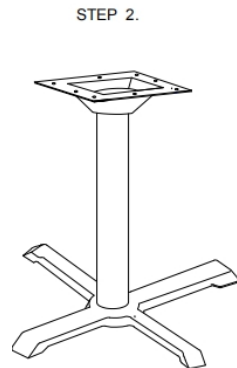

Thank you for your purchase!

**Restaurant Table X-Base, T-base or
Round-base with 3" Diameter or 4"Diameter
Table Height or Bar height Column**

ASSEMBLY INSTRUCTIONS

Before You Begin:

Please identify all component parts and hardware pieces required before you begin. Carefully remove all of the components from the packaging and set aside for assembly. Assemble on a soft surface to prevent scratching during assembly.

PARTS

OR

OR

STEP 1

Note: "X" shape and round bases should be centered in the middle of the underside of the table top while the two T-bases should be attached on the left and right undersides of the table top.