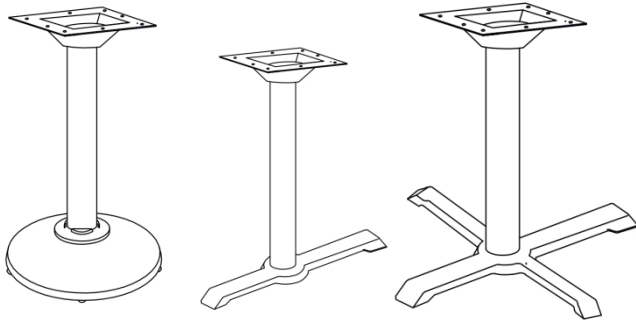

Thank you for your purchase!

**Restaurant Table X-Base, T-base or
Round-base with 3" Diameter or 4"Diameter
Table Height or Bar height Column**

ASSEMBLY INSTRUCTIONS

Before You Begin:

Please identify all component parts and hardware pieces required before you begin. Carefully remove all of the components from the packaging and set aside for assembly. Assemble on a soft surface to prevent scratching during assembly.

PARTS

OR

OR

STEP 1

Note: "X" shape and round bases should be centered in the middle of the underside of the table top while the two T-bases should be attached on the left and right undersides of the table top.