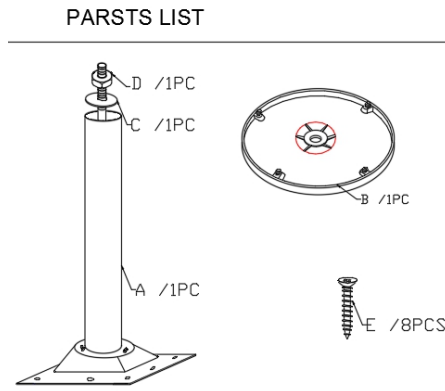

Online Assembly Instructions: <http://ftp.flashfurniture.com/AssemblyInstructions/XU-T0522-BAR-GG.pdf>

Customer Service email: CustomerExperience@belnick.com | Phone: 866-552-2810

XU-T0522-GG / XU-T0522-BAR-GG / XU-T2222-GG / XU-T2222-BAR-GG / XU-T3030-GG / XU-T3030-BAR-GG
XU-T3333-GG / XU-T3333-BAR-GG / XU-TR18-GG / XU-TR18-BAR-GG / XU-TR24-GG / XU-TR24-BAR-GG

PARTS

OR

OR

STEP 1

Note: "X" shape and round bases should be centered in the middle of the underside of the table top while the two T-bases should be attached on the left and right undersides of the table top.