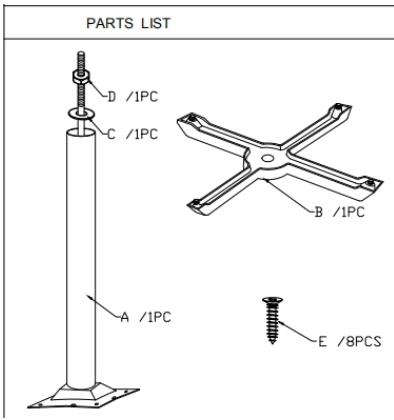

Thank you for your purchase!

**Restaurant Table X-Base, T-base or
Round-base with 3" Diameter or 4"Diameter
Table Height or Bar height Column**

ASSEMBLY INSTRUCTIONS

Before You Begin:

Please identify all component parts and hardware pieces required before you begin. Carefully remove all of the components from the packaging and set aside for assembly. Assemble on a soft surface to prevent scratching during assembly.

Warning:

CHOKING HAZARD - Small Parts. Adult Assembly Required.

DO NOT ALLOW CHILDREN TO CLIMB ON FURNITURE

Serious or fatal injuries can occur from furniture tipping over. You must install Tipping Restraint Hardware (where included) to help prevent the unit from tipping and causing accidental injury, instability, death or damage. The tipping restraint is intended only as a safety measure, it is not a substitute for proper adult supervision.

PARTS

OR

OR

STEP 1

Note: "X" shape and round bases should be centered in the middle of the underside of the table top while the two T-bases should be attached on the left and right undersides of the table top.