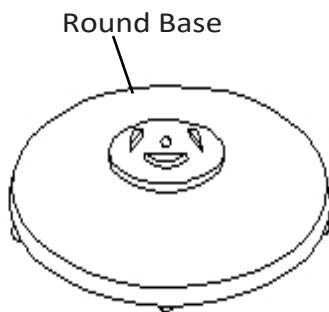

Thank you for your purchase!

**Restaurant Table X-Base, T-base or
Round-base with 3" Diameter or 4"Diameter
Table Height or Bar height Column**

ASSEMBLY INSTRUCTIONS

Before You Begin:

Please identify all component parts and hardware pieces required before you begin. Carefully remove all of the components from the packaging and set aside for assembly. Assemble on a soft surface to prevent scratching during assembly.

PARTS

OR

OR

STEP 1

Note: "X" shape and round bases should be centered in the middle of the underside of the table top while the two T-bases should be attached on the left and right undersides of the table top.