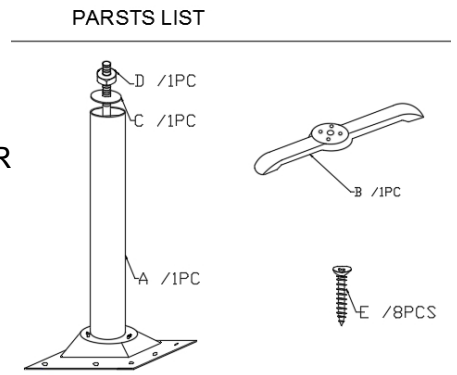

Online Assembly Instructions: <http://ftp.flashfurniture.com/AssemblyInstructions/XU-T0522-BAR-GG.pdf>

Customer Service email: CustomerExperience@belnick.com | Phone: 866-552-2810

XU-T0522-GG / XU-T0522-BAR-GG / XU-T2222-GG / XU-T2222-BAR-GG / XU-T3030-GG / XU-T3030-BAR-GG
XU-T3333-GG / XU-T3333-BAR-GG / XU-TR18-GG / XU-TR18-BAR-GG / XU-TR24-GG / XU-TR24-BAR-GG

PARTS

OR

OR

STEP 1

Note: "X" shape and round bases should be centered in the middle of the underside of the table top while the two T-bases should be attached on the left and right undersides of the table top.