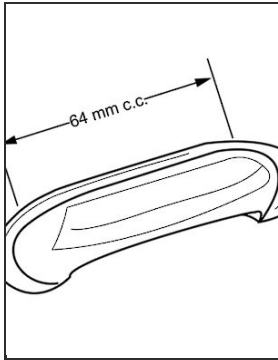

RELATED DOCUMENTS