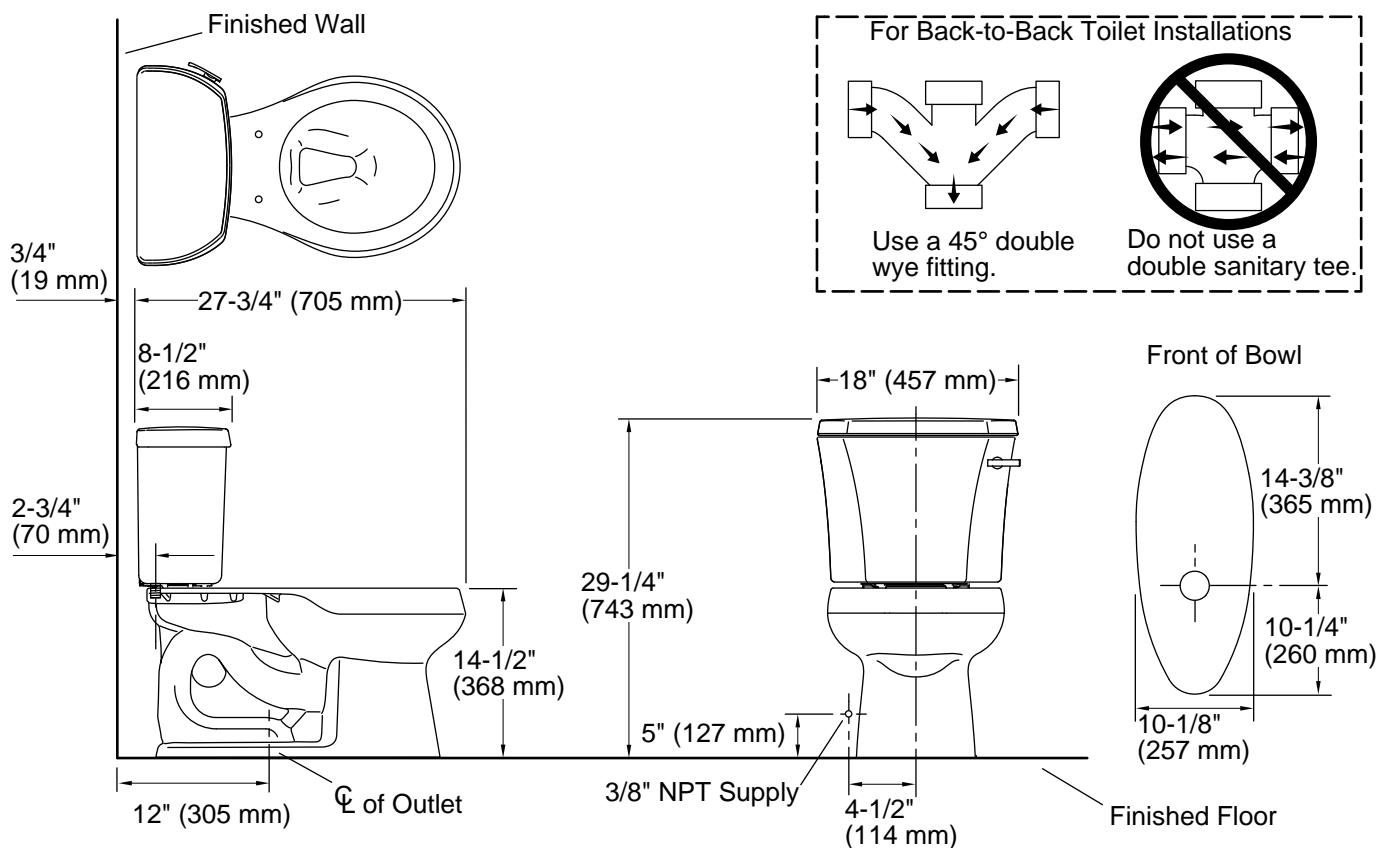

KOHLER®

Wellworth®

Two-piece round-front toilet, 1.28 gpf
K-3997-RZ

Features

- Two-piece design
- Round-front bowl offers an ideal solution for smaller bathrooms and powder rooms
- Right-hand Polished Chrome trip lever
- Insuliner® tank liner minimizes condensation on the tank
- Tank cover locks included
- Combination consists of the K-4467-RZ tank and the K-4197 bowl
- Coordinates with other products in the Wellworth collection
- KOHLER's canister flush valve harnesses the natural force of gravity and optimizes flushing performance
- Eligible for consumer rebates in some municipalities
- 1.28 gpf (4.8 lpf)
- 2-1/8" (54 mm) fully glazed trapway
- Class Five® canister optimizes the flow out of the tank, harnessing gravity and the natural powerful reducing cascade of water to increase the power and effectiveness of the flush

Installation

- Standard 12" (305 mm) rough-in
- Three-bolt quick-connect installation
- Seat and supply line sold separately

Recommended Products/Accessories

K-5420 Low-Profile Bolt Caps
K-9379 Trip Lever
1023457 Wax Ring/Hardware Kit
1265114 Connector Hose
K-23726 Drain treatment
K-4639-RL Cachet® ReadyLatch® Quiet-Close™ round-front toilet seat

THE BOLD LOOK
OF **KOHLER®**

Technical Information

All product dimensions are nominal.

Toilet type:	Floor-mount
Waste Outlet:	Floor
Bowl shape:	Round-front
Flush type:	Class Five
Trap passageway:	2-1/8" (54 mm)
Water surface size:	10-1/2" x 7-3/4" (267 mm x 197 mm)
Rim to water surface:	5-1/4" (133 mm)
Rough-in:	12" (305 mm)
Seat-mounting holes:	5-1/2" (140 mm)

Notes

Install this product according to the installation instructions.

For back-to-back toilet installations: Use only a 45° double wye fitting.