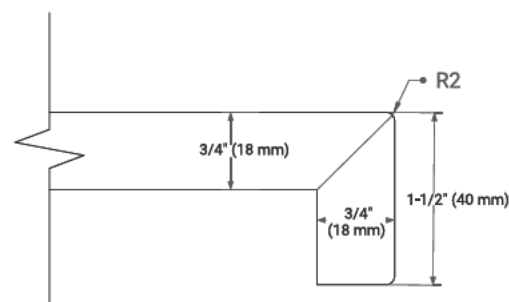

EDGE SIDE VIEW