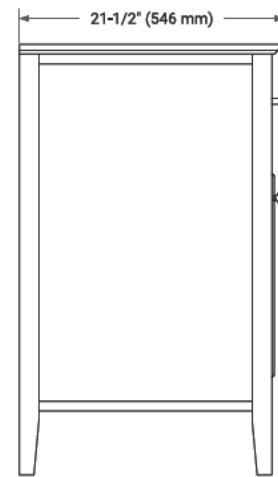

## BASE CABINET DIMENSIONS

42" W x 21.5" D x 33.5" H

## AVAILABLE COLORS

White    Grey

FRONT VIEW

SIDE VIEW

PLAN VIEW

## OVERALL DIMENSIONS

42.25" W x 22" D x 1.5" H