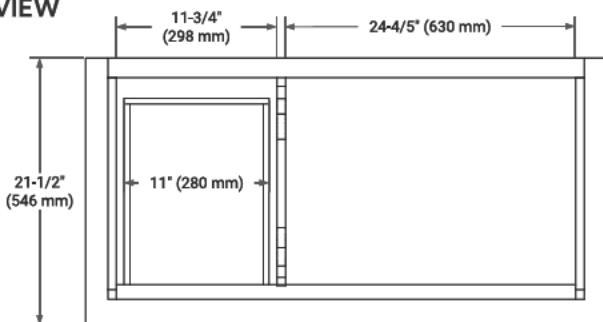

42" RIGHT OFFSET CABINET

BASE CABINET DIMENSIONS

42" W x 21.5" D x 33.5" H

FEATURES

- Solid wood frame & plywood panels
- Dovetail drawers and joints
- Soft closing doors & drawers

HARDWARE FINISHES

Brushed Nickel   Satin Brass   Matte Black   Polished Chrome

AVAILABLE COLORS

White   Grey

PLAN VIEW