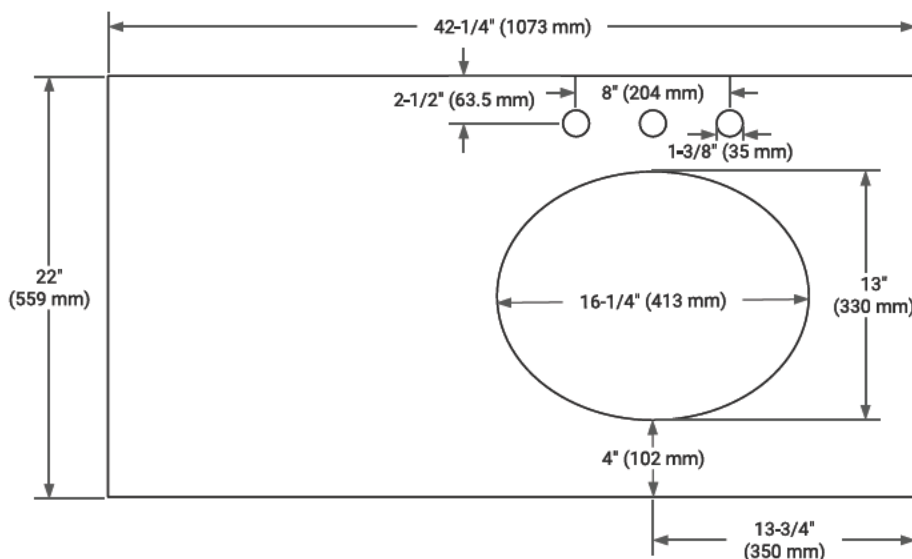

42" RIGHT OVAL SINK COUNTERTOP WITH 1.5 IN. THICKNESS

OVERALL DIMENSIONS

42.25" W x 22" D x 1.5" H

COUNTERTOP OPTIONS

FEATURES

- Solid countertop with mitered edges & seams
- Undermount white oval sink
- Pre-drilled for 8" widespread faucet

INCLUDED

- Countertop
- Matching Backsplash
- Oval Sink

COUNTERTOP PLAN VIEW