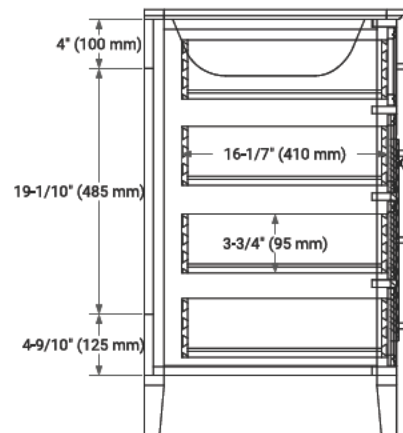

42" RIGHT OFFSET CABINET

BASE CABINET DIMENSIONS

42" W x 21.5" D x 33.5" H

FEATURES

- Solid wood frame & plywood panels
- Dovetail drawers and joints
- Soft closing doors & drawers

HARDWARE FINISHES

Brushed Nickel   Satin Brass   Matte Black   Polished Chrome

AVAILABLE COLORS

White   Grey

PLAN VIEW