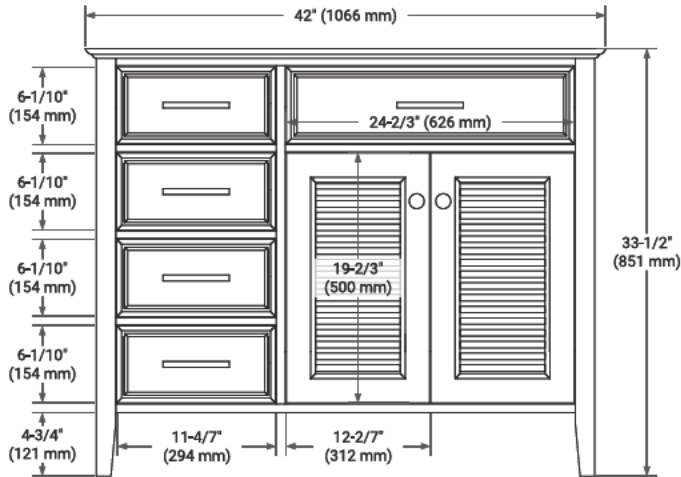

AVAILABLE COLORS

White   Grey

FRONT VIEW