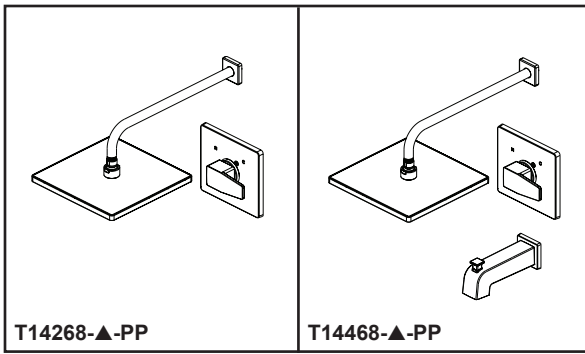

see what Delta can do™

TUB & SHOWER FAUCET TRIM

- Shower Only Trim (T14268-PP)
- Tub/Shower Trim (T14468-PP)

STANDARD SPECIFICATIONS

- Monitor® 14 Series pressure balanced single function bath mixing valve trim
- Showerhead with full body spray
- Maintains a balanced pressure of hot and cold water even when a valve is turned on or off elsewhere in the system
- For use with MultiChoice® Universal rough valve body
– NOT INCLUDED AND MUST BE ORDERED SEPARATELY (R10000 Series)
- Back-to-back installation capability
- Field adjustable means to limit handle rotation into hot water zone
- Temperature only controlled with handle
- All parts replaceable from the front of the valve
- Max. flow rate of spout 6.0 gpm @ 60 psi, 22.7 L/min @ 414 kPa with R10000-UNBX
- Max. flow rate of showerhead 1.75 gpm @ 80 psi, 6.6 L/min @ 552 kPa
- Universal adapter included allows for thread, sweat or slip-on installation of tub spout.