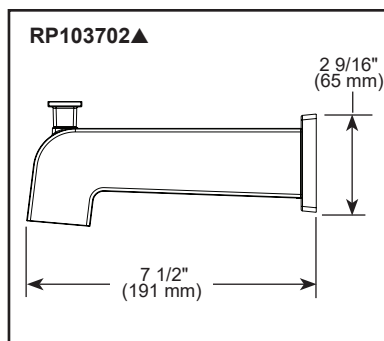

see what Delta can do™

TUB & SHOWER FAUCET TRIM

- Shower Only Trim (T14268-PP)
- Tub/Shower Trim (T14468-PP)

STANDARD SPECIFICATIONS

- Monitor® 14 Series pressure balanced single function bath mixing valve trim
- Showerhead with full body spray
- Maintains a balanced pressure of hot and cold water even when a valve is turned on or off elsewhere in the system
- For use with MultiChoice® Universal rough valve body
– NOT INCLUDED AND MUST BE ORDERED SEPARATELY (R10000 Series)
- Back-to-back installation capability
- Field adjustable means to limit handle rotation into hot water zone
- Temperature only controlled with handle
- All parts replaceable from the front of the valve
- Max. flow rate of spout 6.0 gpm @ 60 psi, 22.7 L/min @ 414 kPa with R10000-UNBX
- Max. flow rate of showerhead 1.75 gpm @ 80 psi, 6.6 L/min @ 552 kPa
- Universal adapter included allows for thread, sweat or slip-on installation of tub spout.