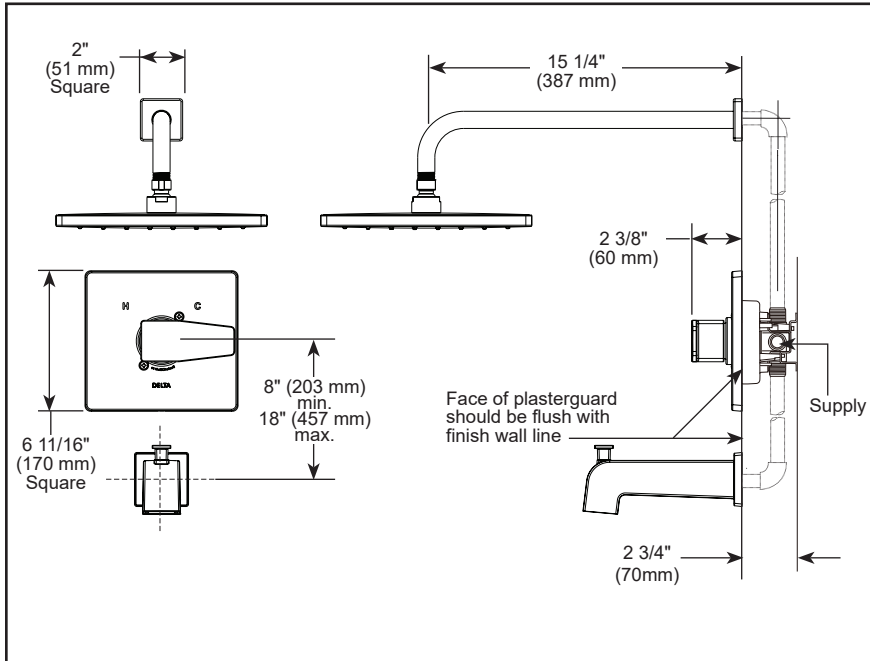

see what Delta can do™

TUB & SHOWER FAUCET TRIM

- Shower Only Trim (T14268-PP)
- Tub/Shower Trim (T14468-PP)

STANDARD SPECIFICATIONS

- Monitor® 14 Series pressure balanced single function bath mixing valve trim
- Showerhead with full body spray
- Maintains a balanced pressure of hot and cold water even when a valve is turned on or off elsewhere in the system
- For use with MultiChoice® Universal rough valve body
– NOT INCLUDED AND MUST BE ORDERED SEPARATELY (R10000 Series)
- Back-to-back installation capability
- Field adjustable means to limit handle rotation into hot water zone
- Temperature only controlled with handle
- All parts replaceable from the front of the valve
- Max. flow rate of spout 6.0 gpm @ 60 psi, 22.7 L/min @ 414 kPa with R10000-UNBX
- Max. flow rate of showerhead 1.75 gpm @ 80 psi, 6.6 L/min @ 552 kPa
- Universal adapter included allows for thread, sweat or slip-on installation of tub spout.