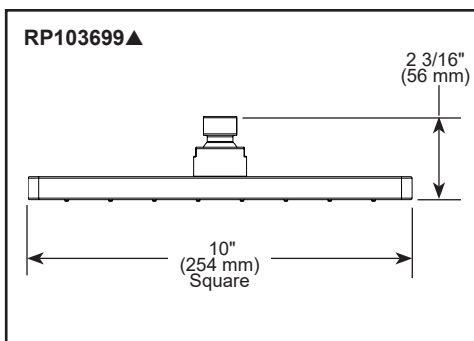

see what Delta can do™

TUB & SHOWER FAUCET TRIM

- Shower Only Trim (T14268-PP)
- Tub/Shower Trim (T14468-PP)

STANDARD SPECIFICATIONS

- Monitor® 14 Series pressure balanced single function bath mixing valve trim
- Showerhead with full body spray
- Maintains a balanced pressure of hot and cold water even when a valve is turned on or off elsewhere in the system
- For use with MultiChoice® Universal rough valve body
– NOT INCLUDED AND MUST BE ORDERED SEPARATELY (R10000 Series)
- Back-to-back installation capability
- Field adjustable means to limit handle rotation into hot water zone
- Temperature only controlled with handle
- All parts replaceable from the front of the valve
- Max. flow rate of spout 6.0 gpm @ 60 psi, 22.7 L/min @ 414 kPa with R10000-UNBX
- Max. flow rate of showerhead 1.75 gpm @ 80 psi, 6.6 L/min @ 552 kPa
- Universal adapter included allows for thread, sweat or slip-on installation of tub spout.