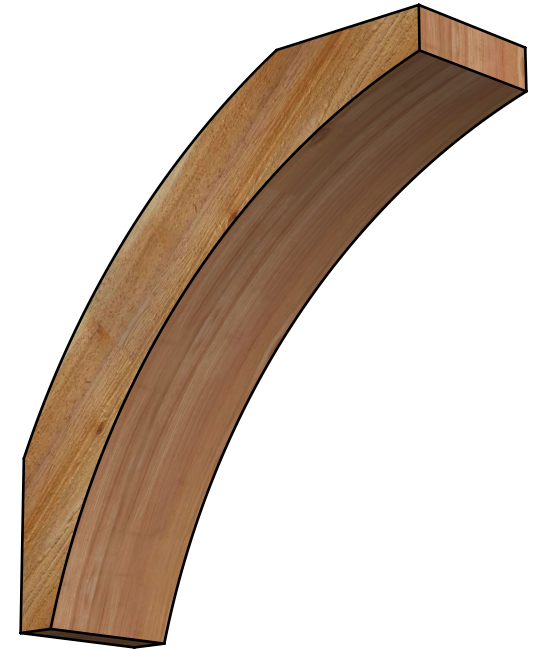

BRC06X20X20THR00RWR

6"W X 20"D X 20"H THORTON ROUGH SAWN BRACE, WESTERN RED CEDAR

SIDE

FRONT

EKENA MILLWORK
 2300 WEST MAIN ST.
 CLARKSVILLE, TX 75426
 TOLL FREE: 866-607-0453
 WWW.EKENAMILLWORK.COM

NOTES

1. INSTALLATION TO BE COMPLETED IN ACCORDANCE WITH MANUFACTURER'S SPECIFICATIONS.
2. DRAWING MAY NOT BE TO SCALE
3. THIS DRAWING IS INTENDED FOR DESIGN AND PLANNING PURPOSES ONLY.
4. ALL INFORMATION CONTAINED HEREIN WAS CURRENT AT THE TIME OF DEVELOPMENT BUT MUST BE REVIEWED AND APPROVED BY THE PRODUCT MANUFACTURER TO BE CONSIDERED ACCURATE.
5. PRODUCTS ARE NOT KILN DRIED. THIS ITEM IS UNIQUE AND WILL CONTAIN THE NATURAL VARIATIONS THAT THE WOOD SPECIES OFFERS. THIS MAY RESULT IN VARIATIONS UP TO 1/4"