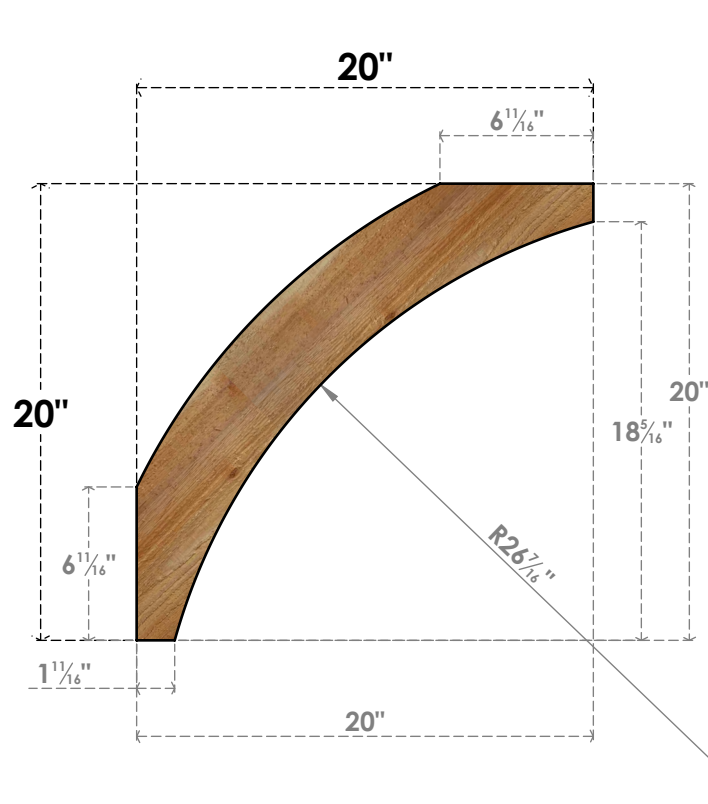

BRC06X20X20THR00RWR

6"W X 20"D X 20"H THORTON ROUGH SAWN BRACE, WESTERN RED CEDAR

SIDE

FRONT

EKENA MILLWORK
 2300 WEST MAIN ST.
 CLARKSVILLE, TX 75426
 TOLL FREE: 866-607-0453
 WWW.EKENAMILLWORK.COM

NOTES

1. INSTALLATION TO BE COMPLETED IN ACCORDANCE WITH MANUFACTURER'S SPECIFICATIONS.
2. DRAWING MAY NOT BE TO SCALE
3. THIS DRAWING IS INTENDED FOR DESIGN AND PLANNING PURPOSES ONLY.
4. ALL INFORMATION CONTAINED HEREIN WAS CURRENT AT THE TIME OF DEVELOPMENT BUT MUST BE REVIEWED AND APPROVED BY THE PRODUCT MANUFACTURER TO BE CONSIDERED ACCURATE.
5. PRODUCTS ARE NOT KILN DRIED. THIS ITEM IS UNIQUE AND WILL CONTAIN THE NATURAL VARIATIONS THAT THE WOOD SPECIES OFFERS. THIS MAY RESULT IN VARIATIONS UP TO 1/4"