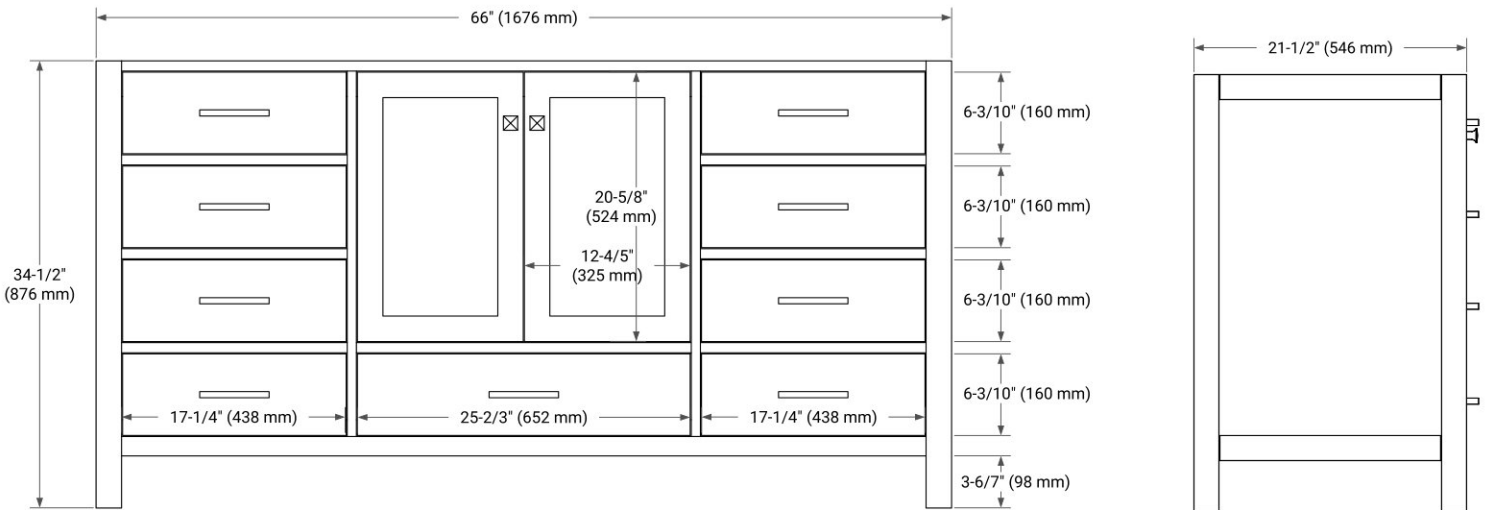

AVAILABLE COLORS

White   Grey   Midnight Blue   Espresso

FRONT VIEW

SIDE VIEW

PLAN VIEW