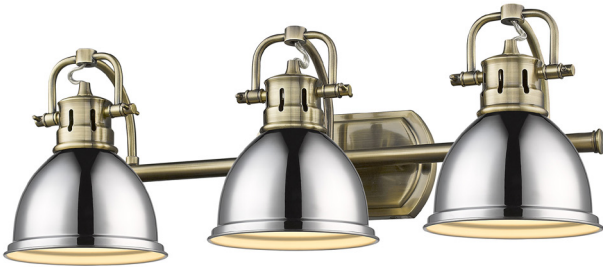

3-Light Bath Vanity

3-light Vanity combines farmhouse charm with a luxurious aged brass finish and a metal shade, creating a warm glow that elevates bathrooms.

Fixture Finish:	Aged Brass	
Glass/Shade Finish:	Chrome	
Materials:	Steel	Steel
Fixture Width:	24.5"	62.23cm
Fixture Height:	8.5"	21.59cm
Fixture Depth:	8.25"	20.96cm
Glass/Shade Diameter:	6.5"	16.51cm
Glass/Shade Height:	4.5"	11.43cm
Canopy/Backplate:	8.13"W x 4.38"H x 0.75"D	20.65cm W x 11.13cm H x 1.91cm D
Chain:	NA	NA
Rod:	NA	NA
Wire:	8"	20.32cm
Bulb Type:	Incandescent, Type A	
Wattage:	3 x 100W(M)	
Voltage:	120	
Install Position:	Not Reversible - Down Only	
Approved Location:	Damp Location	

Sloped Ceiling:	No
ADA:	No
Close-to-ceiling:	No
Bulbs Included:	No
Dimmable:	Yes

- The iconic "barn light" silhouette is a vintage-inspired staple of rustic and country Farmhouse design.
- Brighten up bathrooms with dedicated lighting that flatters while providing practical task illumination.
- Adjustable Directional Heads: Customize the lighting to highlight specific areas or objects by pivoting the individual heads.