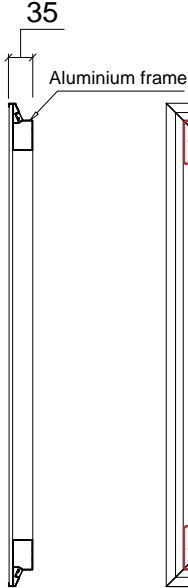

Model:EDM0057-48

Size:1180*750*35MM

Front View

Side View

Back View