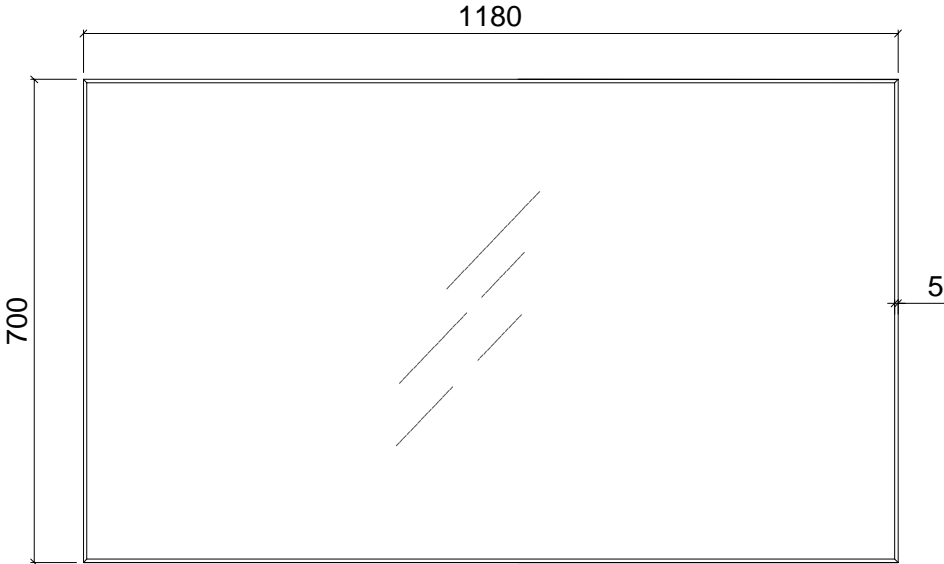

Model:EDM0057-48

Size:1180*750*35MM

Front View

Side View

Back View