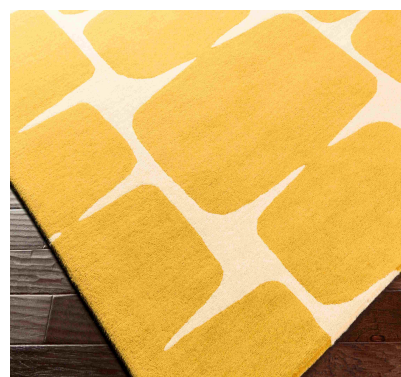

## Scion SCI-36

**CORNER DETAIL**

### DETAILS

100% Wool  
Hand Tufted  
Medium Pile  
Thickness: 0.47"  
Made in India

### SIZES AVAILABLE

2' x 3'  
3'3" x 5'3"  
5' x 8'  
8' x 11'  
18" Sample  
Custom Sizes Available