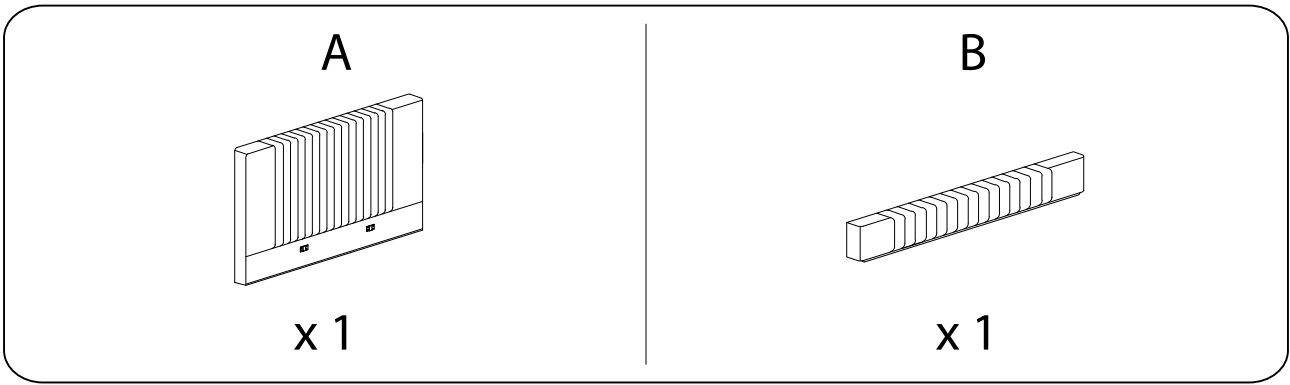

Assembly instructions for the bed, including tool requirements, estimated time, and person count.

Tools: A circle containing a screwdriver and an Allen key. A power drill is shown with a diagonal line through it, indicating it is not required.

Time: A clock icon with the text "40'" below it, indicating an estimated assembly time of 40 minutes.

Personnel: A stick figure icon with the number "2" below it, indicating that two people are required for assembly.

Warnings: Two warning triangles (exclamation marks) are present. The first is connected to the tool icons, and the second is connected to the person count icon.

<p style="text-align: center;">F</p>  <p style="text-align: center;">x 13</p>	<p style="text-align: center;">G</p>  <p style="text-align: center;">x 4</p>	<p style="text-align: center;">H</p>  <p style="text-align: center;">x 2</p>	<p style="text-align: center;">I</p>  <p style="text-align: center;">M8 x 40</p> <p style="text-align: center;">x 8</p>
<p style="text-align: center;">J</p>  <p style="text-align: center;">M8 x 50</p> <p style="text-align: center;">x 8</p>	<p style="text-align: center;">K</p>  <p style="text-align: center;">M6 x 50</p> <p style="text-align: center;">x 6</p>	<p style="text-align: center;">L</p>  <p style="text-align: center;">x 22</p>	<p style="text-align: center;">M</p>  <p style="text-align: center;">x 16</p>
<p style="text-align: center;">N</p>  <p style="text-align: center;">x 6</p>	<p style="text-align: center;">O</p>  <p style="text-align: center;">M4 x 30</p> <p style="text-align: center;">x 46</p>	<p style="text-align: center;">P</p>  <p style="text-align: center;">x 1</p>	<p style="text-align: center;">Q</p>  <p style="text-align: center;">x 1</p>