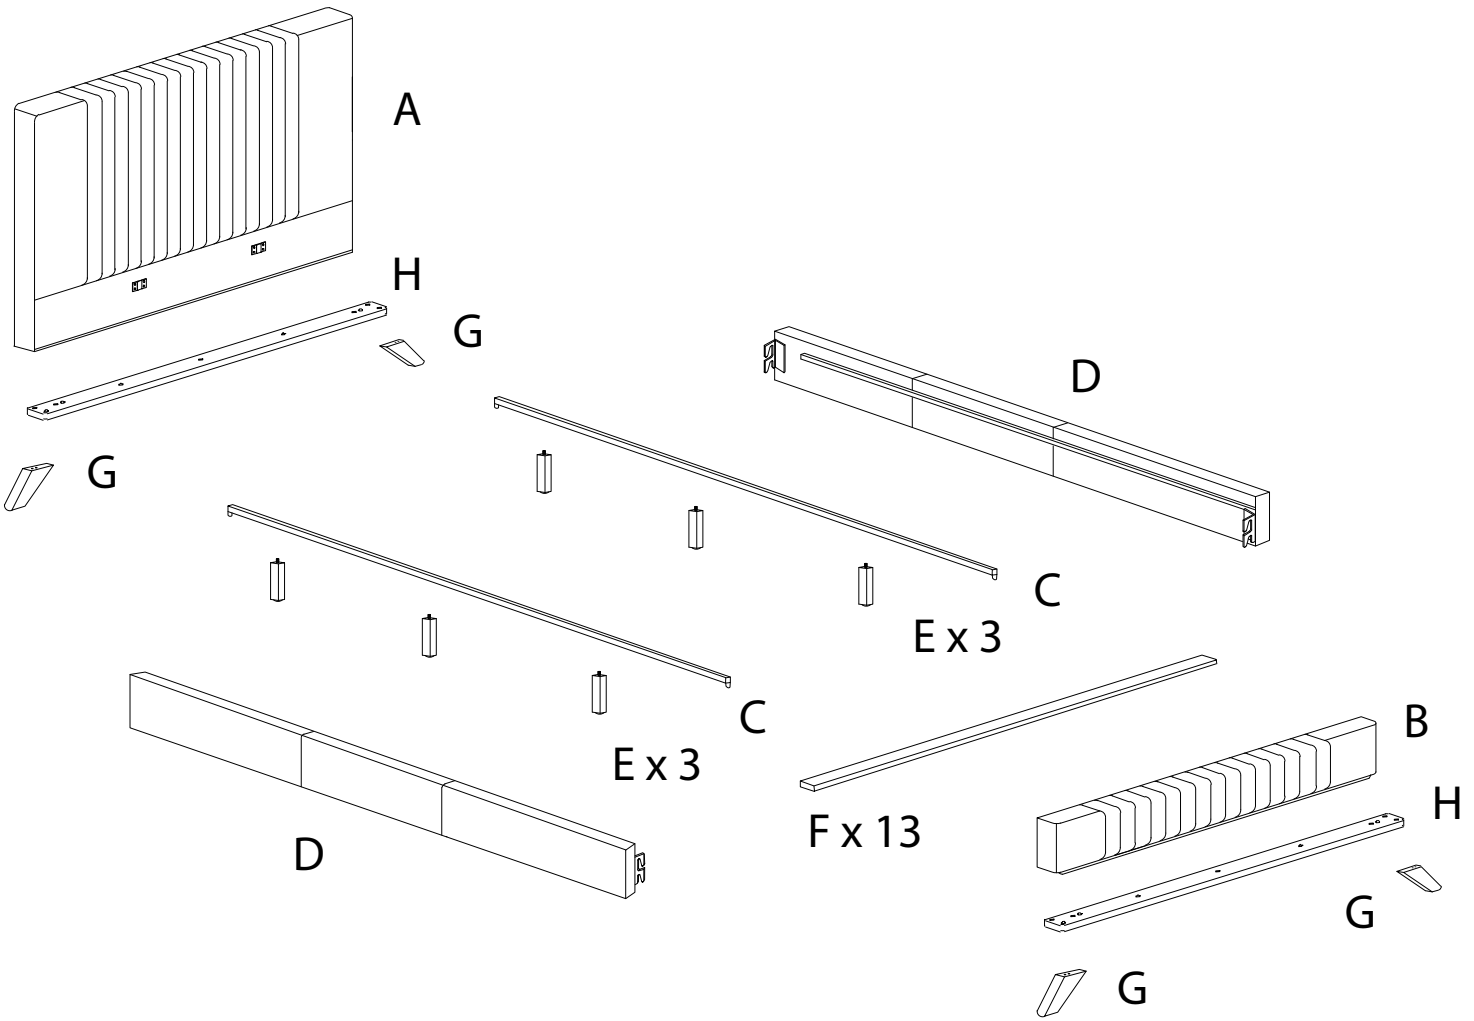

Assembly instructions for the bed, including tool requirements, estimated time, and person count.

Tools: A circle containing a screwdriver and an Allen key. A power drill is shown with a diagonal line through it, indicating it is not required.

Time: A clock icon with the text "40'" below it, indicating an estimated assembly time of 40 minutes.

Personnel: A stick figure icon with the number "2" below it, indicating that two people are required for assembly.

Warnings: Two warning triangles (exclamation marks) are present. The first is connected to the tool icons, and the second is connected to the person count icon.

<p style="text-align: center;">F</p>  <p style="text-align: center;">x 13</p>	<p style="text-align: center;">G</p>  <p style="text-align: center;">x 4</p>	<p style="text-align: center;">H</p>  <p style="text-align: center;">x 2</p>	<p style="text-align: center;">I</p>  <p style="text-align: center;">M8 x 40</p> <p style="text-align: center;">x 8</p>
<p style="text-align: center;">J</p>  <p style="text-align: center;">M8 x 50</p> <p style="text-align: center;">x 8</p>	<p style="text-align: center;">K</p>  <p style="text-align: center;">M6 x 50</p> <p style="text-align: center;">x 6</p>	<p style="text-align: center;">L</p>  <p style="text-align: center;">x 22</p>	<p style="text-align: center;">M</p>  <p style="text-align: center;">x 16</p>
<p style="text-align: center;">N</p>  <p style="text-align: center;">x 6</p>	<p style="text-align: center;">O</p>  <p style="text-align: center;">M4 x 30</p> <p style="text-align: center;">x 46</p>	<p style="text-align: center;">P</p>  <p style="text-align: center;">x 1</p>	<p style="text-align: center;">Q</p>  <p style="text-align: center;">x 1</p>