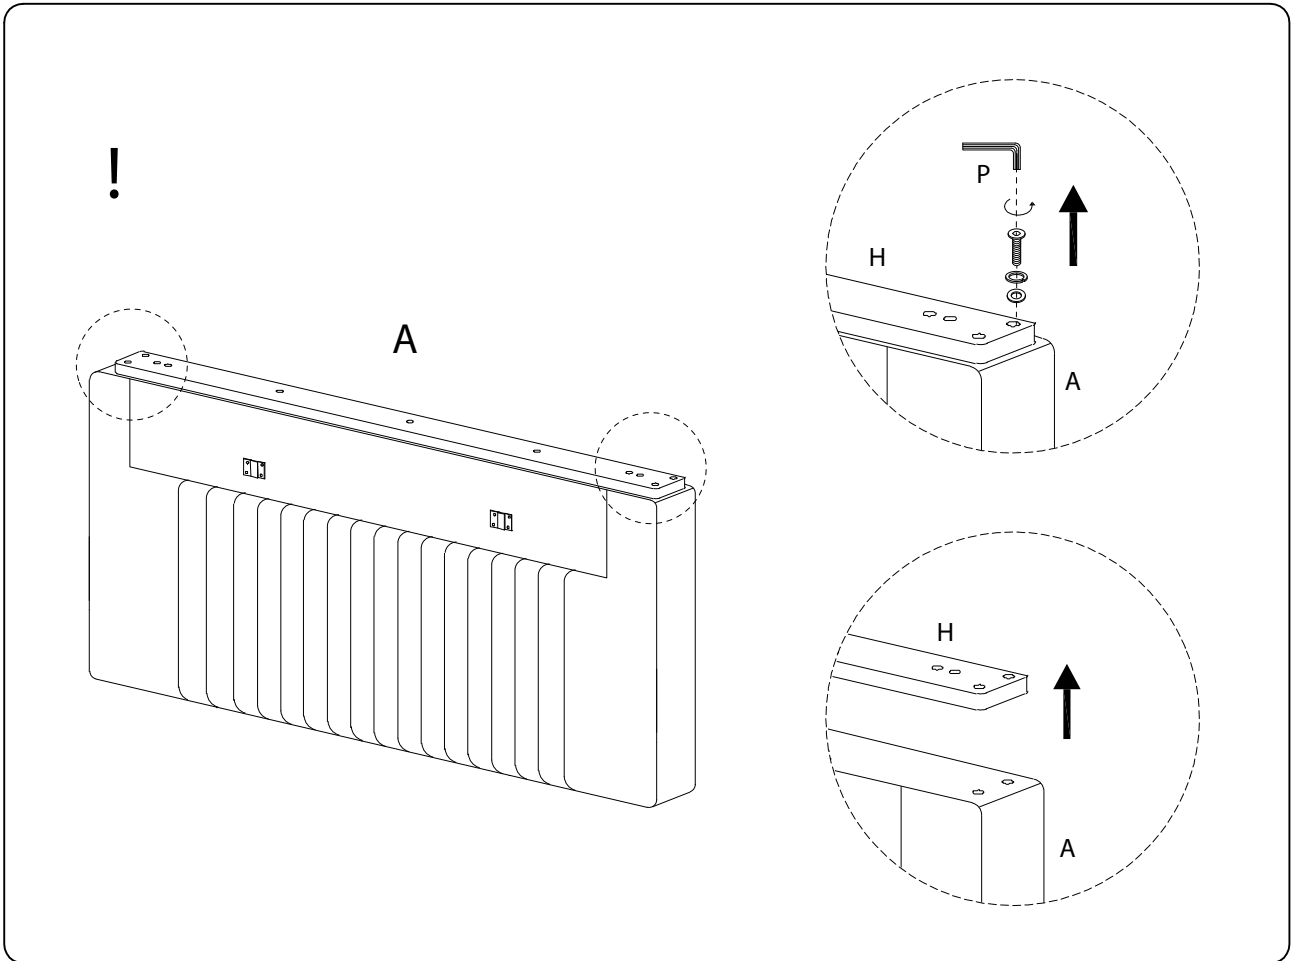

Assembly instructions for the bed, including tool requirements, estimated time, and person count.

Tools: A circle containing a screwdriver and an Allen key. A power drill is shown with a diagonal line through it, indicating it is not required.

Time: A clock icon with the text "40'" below it, indicating an estimated assembly time of 40 minutes.

Personnel: A stick figure icon with the number "2" below it, indicating that two people are required for assembly.

Warnings: Two warning triangles (exclamation marks) are present. The first is connected to the tool icons, and the second is connected to the person count icon.

<p style="text-align: center;">F</p>  <p style="text-align: center;">x 13</p>	<p style="text-align: center;">G</p>  <p style="text-align: center;">x 4</p>	<p style="text-align: center;">H</p>  <p style="text-align: center;">x 2</p>	<p style="text-align: center;">I</p>  <p style="text-align: center;">M8 x 40</p> <p style="text-align: center;">x 8</p>
<p style="text-align: center;">J</p>  <p style="text-align: center;">M8 x 50</p> <p style="text-align: center;">x 8</p>	<p style="text-align: center;">K</p>  <p style="text-align: center;">M6 x 50</p> <p style="text-align: center;">x 6</p>	<p style="text-align: center;">L</p>  <p style="text-align: center;">x 22</p>	<p style="text-align: center;">M</p>  <p style="text-align: center;">x 16</p>
<p style="text-align: center;">N</p>  <p style="text-align: center;">x 6</p>	<p style="text-align: center;">O</p>  <p style="text-align: center;">M4 x 30</p> <p style="text-align: center;">x 46</p>	<p style="text-align: center;">P</p>  <p style="text-align: center;">x 1</p>	<p style="text-align: center;">Q</p>  <p style="text-align: center;">x 1</p>