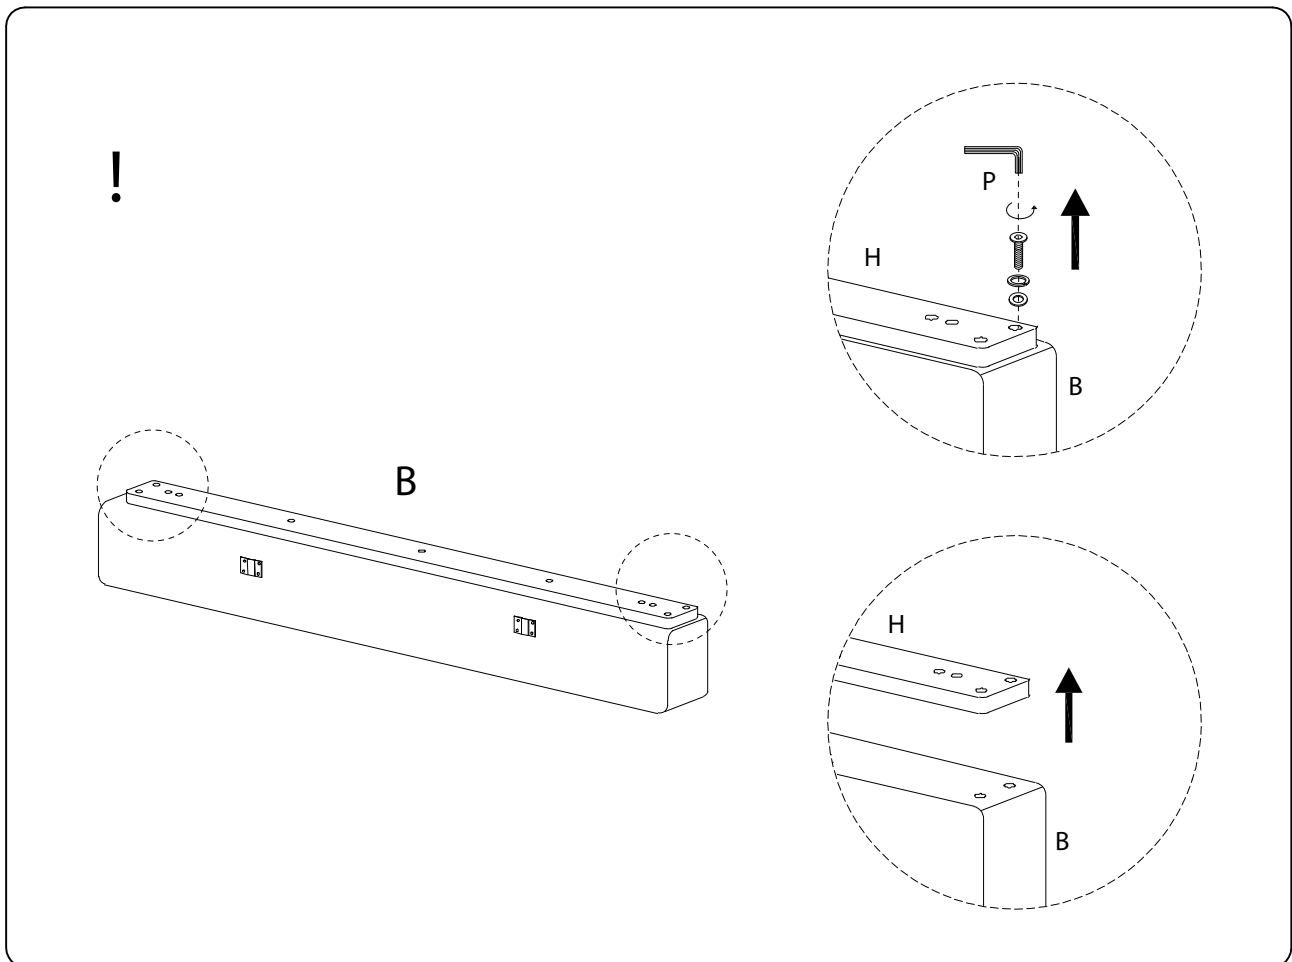

Assembly instructions for the bed, including tool requirements, estimated time, and person count.

Tools: A circle containing a screwdriver and an Allen key. A power drill is shown with a diagonal line through it, indicating it is not required.

Time: A clock icon with the text "40'" below it, indicating an estimated assembly time of 40 minutes.

Personnel: A stick figure icon with the number "2" below it, indicating that two people are required for assembly.

Warnings: Two warning triangles (exclamation marks) are present. The first is connected to the tool icons, and the second is connected to the person count icon.

<p style="text-align: center;">F</p>  <p style="text-align: center;">x 13</p>	<p style="text-align: center;">G</p>  <p style="text-align: center;">x 4</p>	<p style="text-align: center;">H</p>  <p style="text-align: center;">x 2</p>	<p style="text-align: center;">I</p>  <p style="text-align: center;">M8 x 40</p> <p style="text-align: center;">x 8</p>
<p style="text-align: center;">J</p>  <p style="text-align: center;">M8 x 50</p> <p style="text-align: center;">x 8</p>	<p style="text-align: center;">K</p>  <p style="text-align: center;">M6 x 50</p> <p style="text-align: center;">x 6</p>	<p style="text-align: center;">L</p>  <p style="text-align: center;">x 22</p>	<p style="text-align: center;">M</p>  <p style="text-align: center;">x 16</p>
<p style="text-align: center;">N</p>  <p style="text-align: center;">x 6</p>	<p style="text-align: center;">O</p>  <p style="text-align: center;">M4 x 30</p> <p style="text-align: center;">x 46</p>	<p style="text-align: center;">P</p>  <p style="text-align: center;">x 1</p>	<p style="text-align: center;">Q</p>  <p style="text-align: center;">x 1</p>