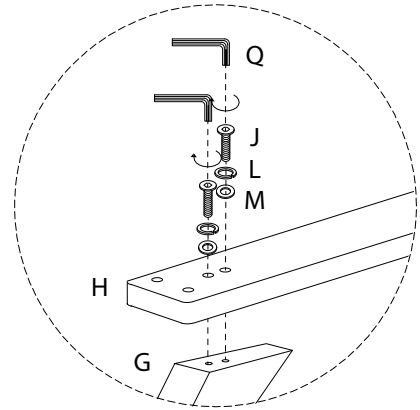

Assembly instructions for the bed, including tool requirements, estimated time, and person count.

Tools: A circle containing a screwdriver and an Allen key. A power drill is shown with a diagonal line through it, indicating it is not required.

Time: A clock icon with the text "40'" below it, indicating an estimated assembly time of 40 minutes.

Personnel: A stick figure icon with the number "2" below it, indicating that two people are required for assembly.

Warnings: Two warning triangles (exclamation marks) are present. The first is connected to the tool icons, and the second is connected to the person count icon.

<p style="text-align: center;">F</p>  <p style="text-align: center;">x 13</p>	<p style="text-align: center;">G</p>  <p style="text-align: center;">x 4</p>	<p style="text-align: center;">H</p>  <p style="text-align: center;">x 2</p>	<p style="text-align: center;">I</p>  <p style="text-align: center;">M8 x 40</p> <p style="text-align: center;">x 8</p>
<p style="text-align: center;">J</p>  <p style="text-align: center;">M8 x 50</p> <p style="text-align: center;">x 8</p>	<p style="text-align: center;">K</p>  <p style="text-align: center;">M6 x 50</p> <p style="text-align: center;">x 6</p>	<p style="text-align: center;">L</p>  <p style="text-align: center;">x 22</p>	<p style="text-align: center;">M</p>  <p style="text-align: center;">x 16</p>
<p style="text-align: center;">N</p>  <p style="text-align: center;">x 6</p>	<p style="text-align: center;">O</p>  <p style="text-align: center;">M4 x 30</p> <p style="text-align: center;">x 46</p>	<p style="text-align: center;">P</p>  <p style="text-align: center;">x 1</p>	<p style="text-align: center;">Q</p>  <p style="text-align: center;">x 1</p>

1 x 2

H  x 1	G  x 2	L  x 4	M  x 4	Q  x 1	J M8 x 50  x 4
--	--	--	---	--	--

2

A  x 1	B  x 1	P  x 1
--	---	--

3

D  x 2	L  x 8	M  x 8	I  x 8	Q  x 1
--	--	--	--	--

4 x 2

C  x 1	E  x 3
--	--